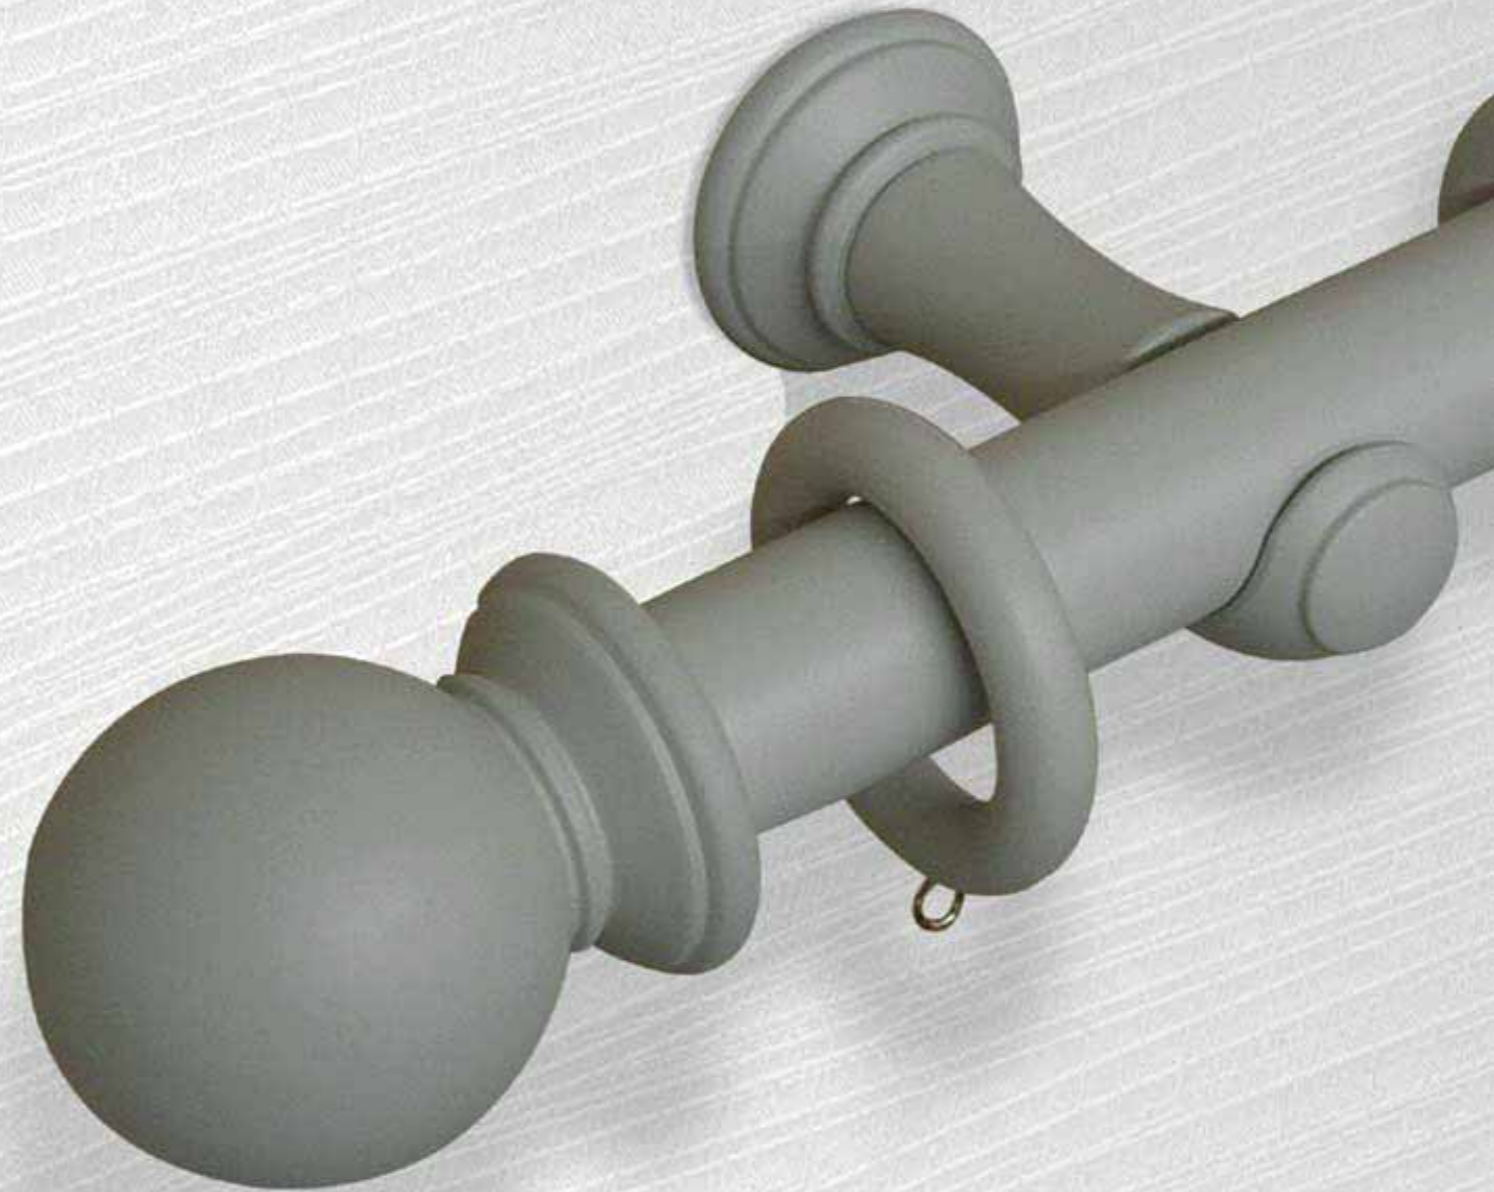

Romantica

PRODUCT DETAIL

POLE KIT

Available in 28mm and 35mm width diameters, the Romantica range consists of six finishes in standard lengths from 150cm to 360cm. Every pole kit consists of rings, brackets, poles and a joiner where required. Each curtain pole kit over 180cm is comprised of two poles with a joining piece and a centre bracket. Choose between the classic ball or a traditional urn finial to enhance your interior style.

BRACKET

Each wooden bracket is made of two parts, they are assembled quickly and easily onto the central screw extending from the back plate. The bracket has been designed to protect your wall from marks to create a secure fit so you can be confident that your pole is held safely in place. The back plate has

slots rather than holes which provide room for adjustment assuring ease of installation and there is a cushioned pad inside the bracket ensuring you always achieve a tight fit.

RINGS

Beautifully curved rings accentuate the elegance of these curtain poles. One ring per 10cm of pole is the optimum number whatever your choice of curtain header style and will glide easily across your pole with minimal effort.

ACCESSORIES

A recess bracket is available in all six finishes across both diameter sizes to fit into the tightest of spaces and to complete the look, a traditional holdback for that extra touch of country styling.

Swish®