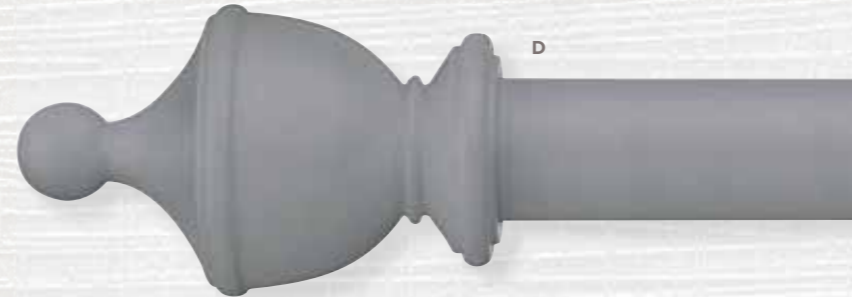

Romantica

THE COLLECTION

There are many diverse ways to create a relaxing, warm and elegant living space. Achieving a calming retreat at home is effortless with the gentle painted wood poles in softly toned neutral colours. This beautifully styled palette radiates romanticism with hints of modernity, perfect for today's softer, calmer and more relaxed interior design styles.

The soft tactility of wood emphasises the restful tones from quiet Cobblestone to delicate Paper White. These unspoiled shades and their undeniable timeless appeal are equally comfortable in homes both old and new. The subtle colour undertones moving flawlessly through the neutral shades of grey are the perfect partner to your home wallcovering and fabric decor choices.

Wherever this style is used, Romantica enhances refinement and captivates with its confident charm.

Swish®