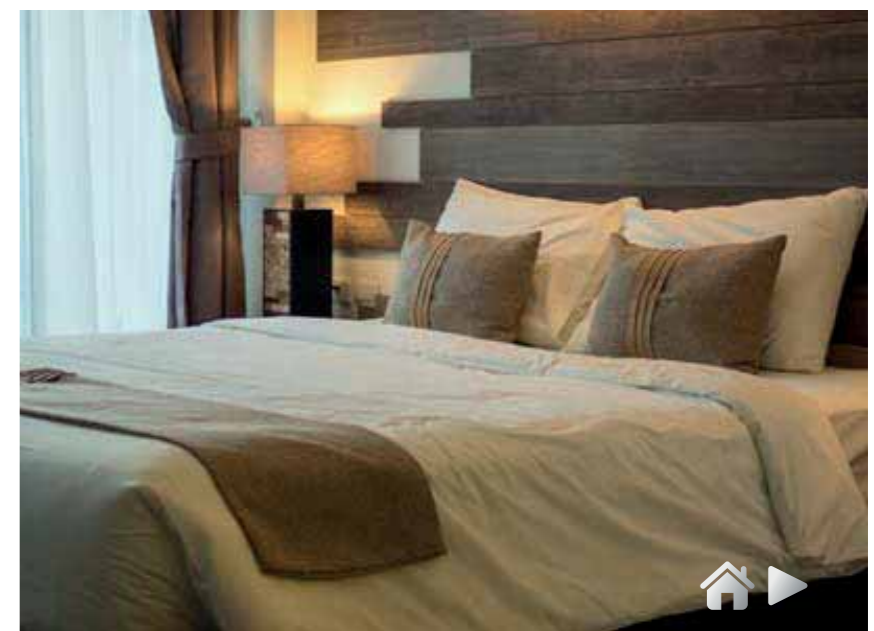

FOREVER Autumn

THE COLLECTION

There's no escaping the warmth and organic rawness of this style for cosy homes with a country twist. Grained wood furniture showcases the natural beauty of the carefully crafted materials and when teamed with homely accessories like plush woven throws paired with tonal textured fabrics, the tactile warmth of this style is enhanced. Natural materials and hand crafted details add a personal touch to this design, combine with matt painted walls and the look is brought to life.

Rustic yet refined is key to achieving this look. Swish's Forever Autumn wood range has been specifically designed with this in mind, offering you the finest wood grained poles across six colourways to complement your furniture and flooring for a seamless look in the kitchen, lounge or bedroom.

Swish