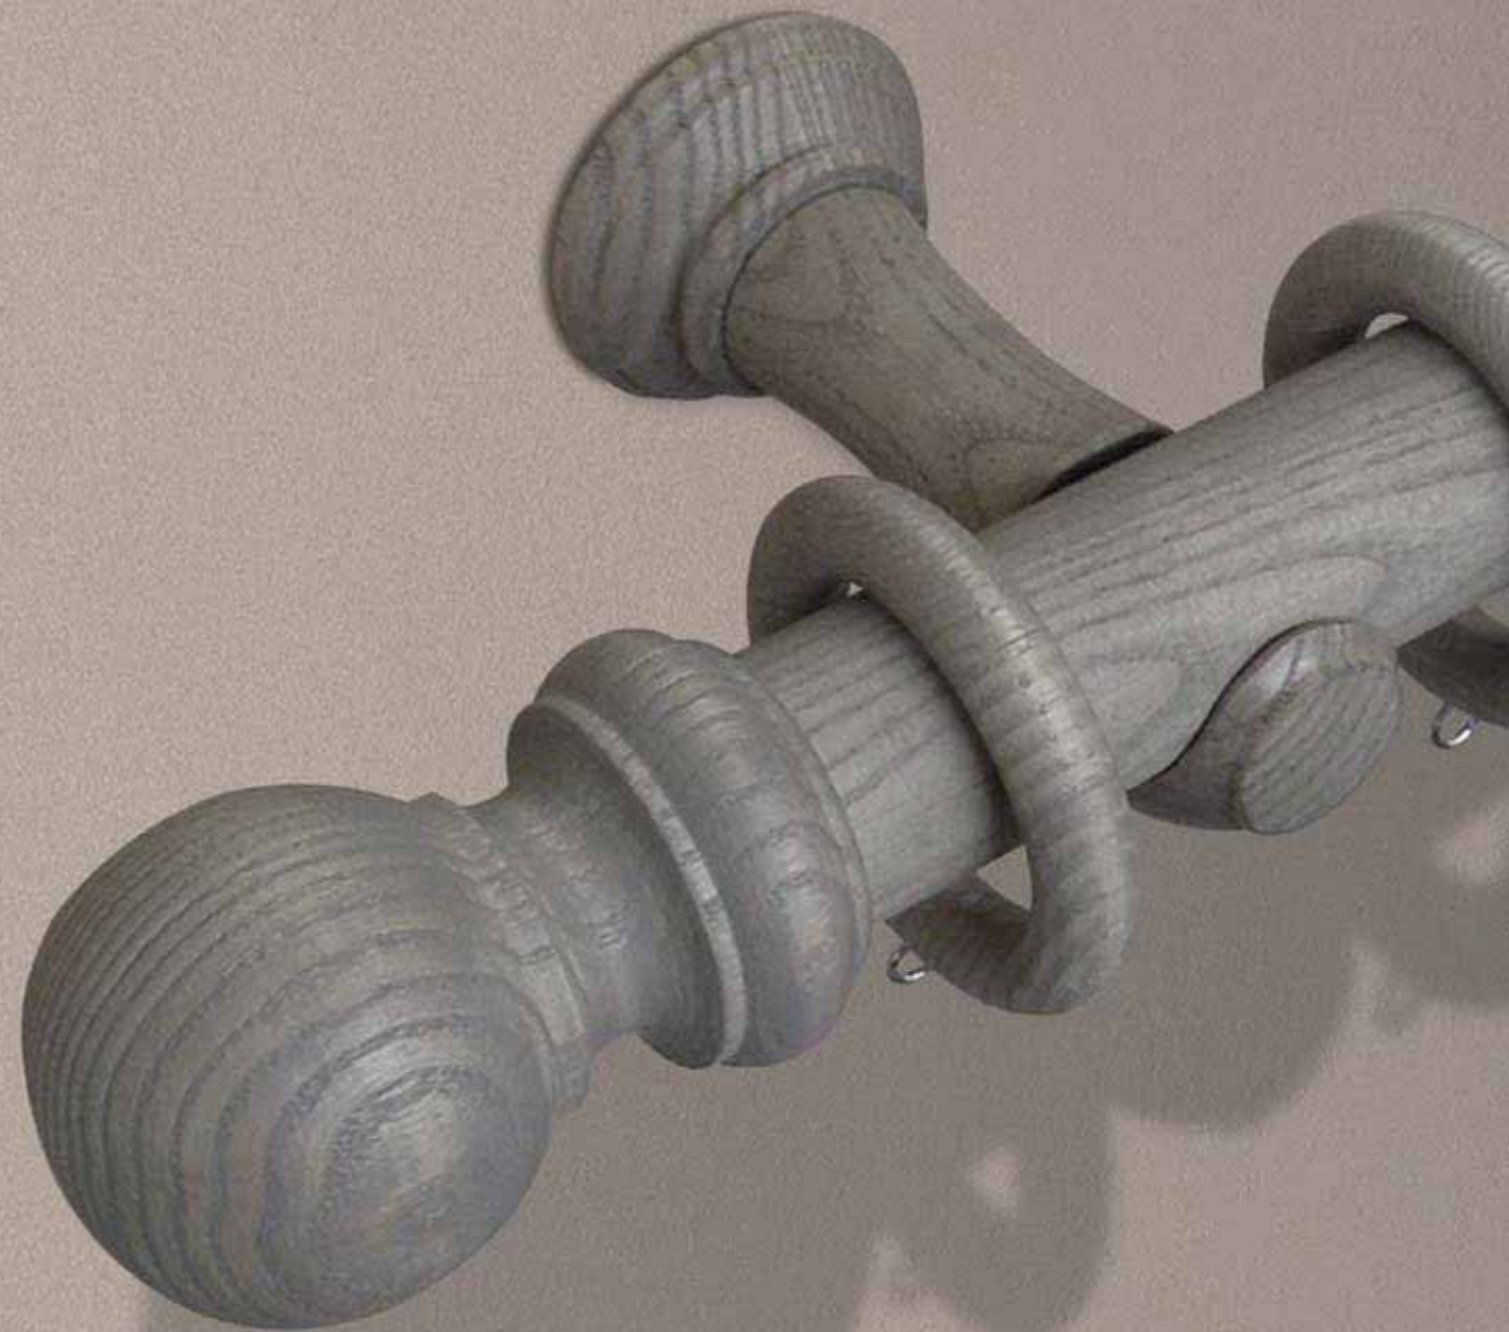

FOREVER *Autumn*

PRODUCT DETAIL

POLE KIT

Solid ash is the essence of this range, the stunning finishes showcase the wood's natural beauty highlighting the intense colour hues. Each pole and every element of it is a unique and individual piece of crafted wood. The 35mm diameter pole and finial are the perfect platform to demonstrate the effortless quality of ash and its characteristically hypnotic woodgrain charm. Available in standard lengths from 150cm to 360cm, every pole kit consists of rings, brackets, poles and a joiner where required. Each curtain pole kit over 180cm is comprised of two poles with a joining piece and a centre bracket.

BRACKET

This range is as functional as it is beautiful, each solid ash bracket is made of two parts, they are assembled

quickly and easily onto the central screw extending from the back plate. The bracket has been designed to protect your wall from marks to create a secure fit so you can be confident that your pole is held safely in place. The back plate has slots rather than holes which provide room for adjustment assuring ease of installation and there is a cushioned pad inside the bracket to ensure you always achieve a tight fit.

RINGS

The beautifully curved solid ash rings accentuate the woodgrain to stunning effect. One ring per 10cm of pole is the optimum number whatever your choice of curtain header style and will glide easily across your pole with minimal effort.

Swish