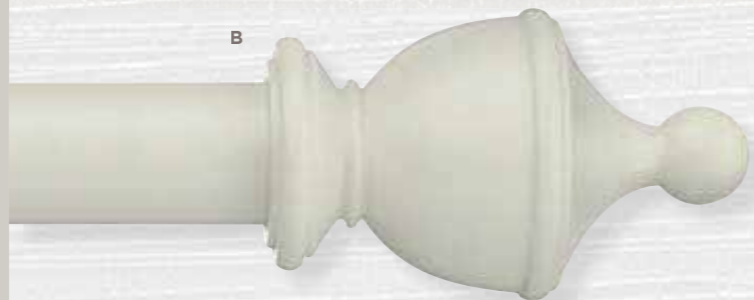

Wherever this style is used, Romantica enhances refinement and captivates with its confident charm.

Swish®

28mm pole kits, available in 150cm, 180cm, 240cm, 300cm, 360cm

35mm pole kits, available in 150cm, 180cm, 240cm, 300cm, 360cm