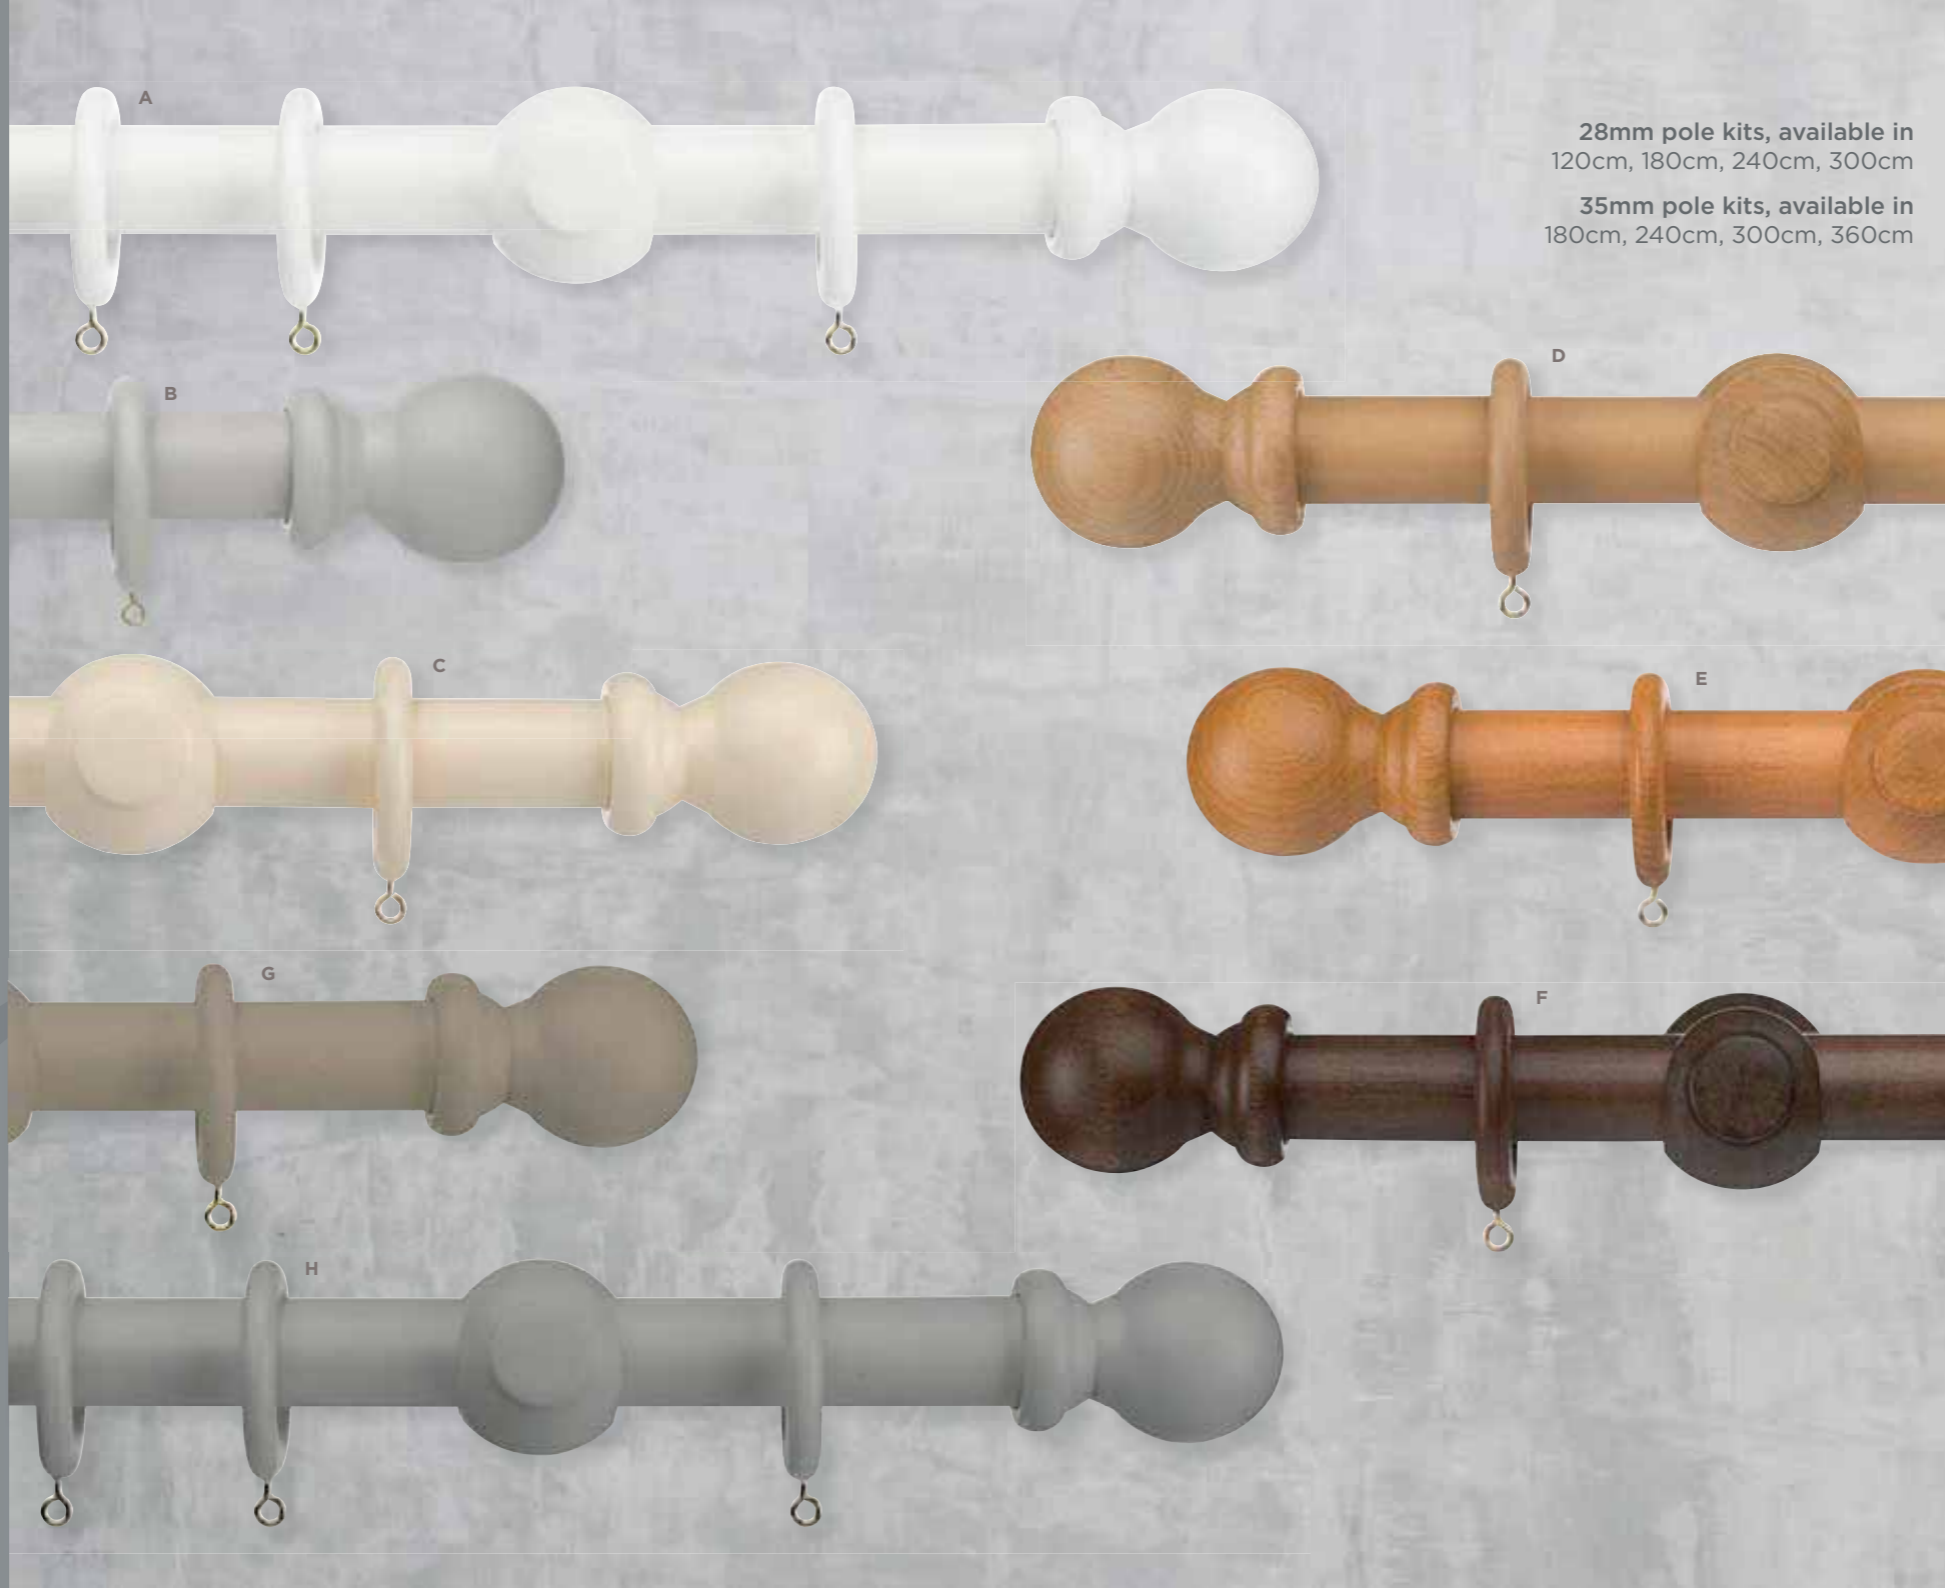

Universal's range of wood poles echo the ideology of the Scandi style with simplicity and functionalism at its heart offering a selection of painted neutral colours and wood grain effects to compliment this laid-back style.

universal

universal wood poles

THE COLLECTION

Keep it simple with the Universal re-envisioned Scandi styling of wooden pole kits complete with ball finials, brackets and rings. Currently available in six finishes, three wood grain stains and three gentle paint colours have been developed specifically to work seamlessly whatever your home décor. From white, cream and grey through to subtle grains of antique pine, natural and walnut, there is something for everyone, an understated choice for everyday living.

Whatever these poles are paired with, flamboyant curtains, funky wallpaper or a soft, calming, neutral palette, the cool styling of Universal will always deliver an attractive end result.

28mm pole kits, available in
120cm, 180cm, 240cm, 300cm

universal

universal wood poles

PRODUCT DETAIL

POLE KIT

Available in two diameters, 28mm for an understated air or 35mm for a bolder style, the Universal pole kit comes complete with all the brackets and rings you will need for your chosen length. Starting at 120cm and up to 300cm for 28mm or 360cm for the 35mm curtain pole, there's a Universal solution.