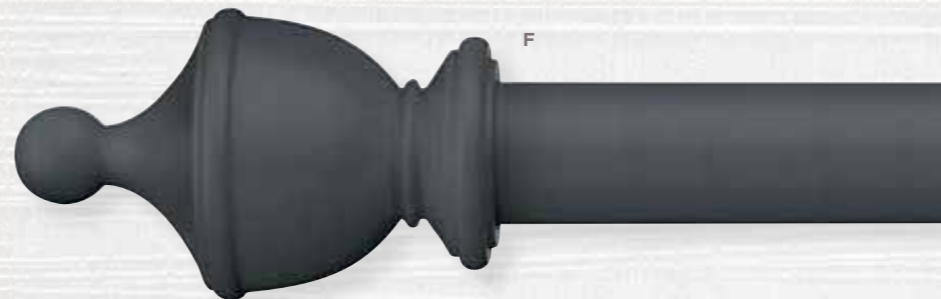

Romantica

THE COLLECTION

There are many diverse ways to create a relaxing, warm and elegant living space. Achieving a calming retreat at home is effortless with the gentle painted wood poles in softly toned neutral colours. This beautifully styled palette radiates romanticism with hints of modernity, perfect for today's softer, calmer and more relaxed interior design styles.

The soft tactility of wood emphasises the restful tones from quiet Cobblestone to delicate Paper White. These unspoiled shades and their undeniable timeless appeal are equally comfortable in homes both old and new. The subtle colour undertones moving flawlessly through the neutral shades of grey are the perfect partner to your home wallcovering and fabric decor choices.

Wherever this style is used, Romantica enhances refinement and captivates with its confident charm.

Swish®