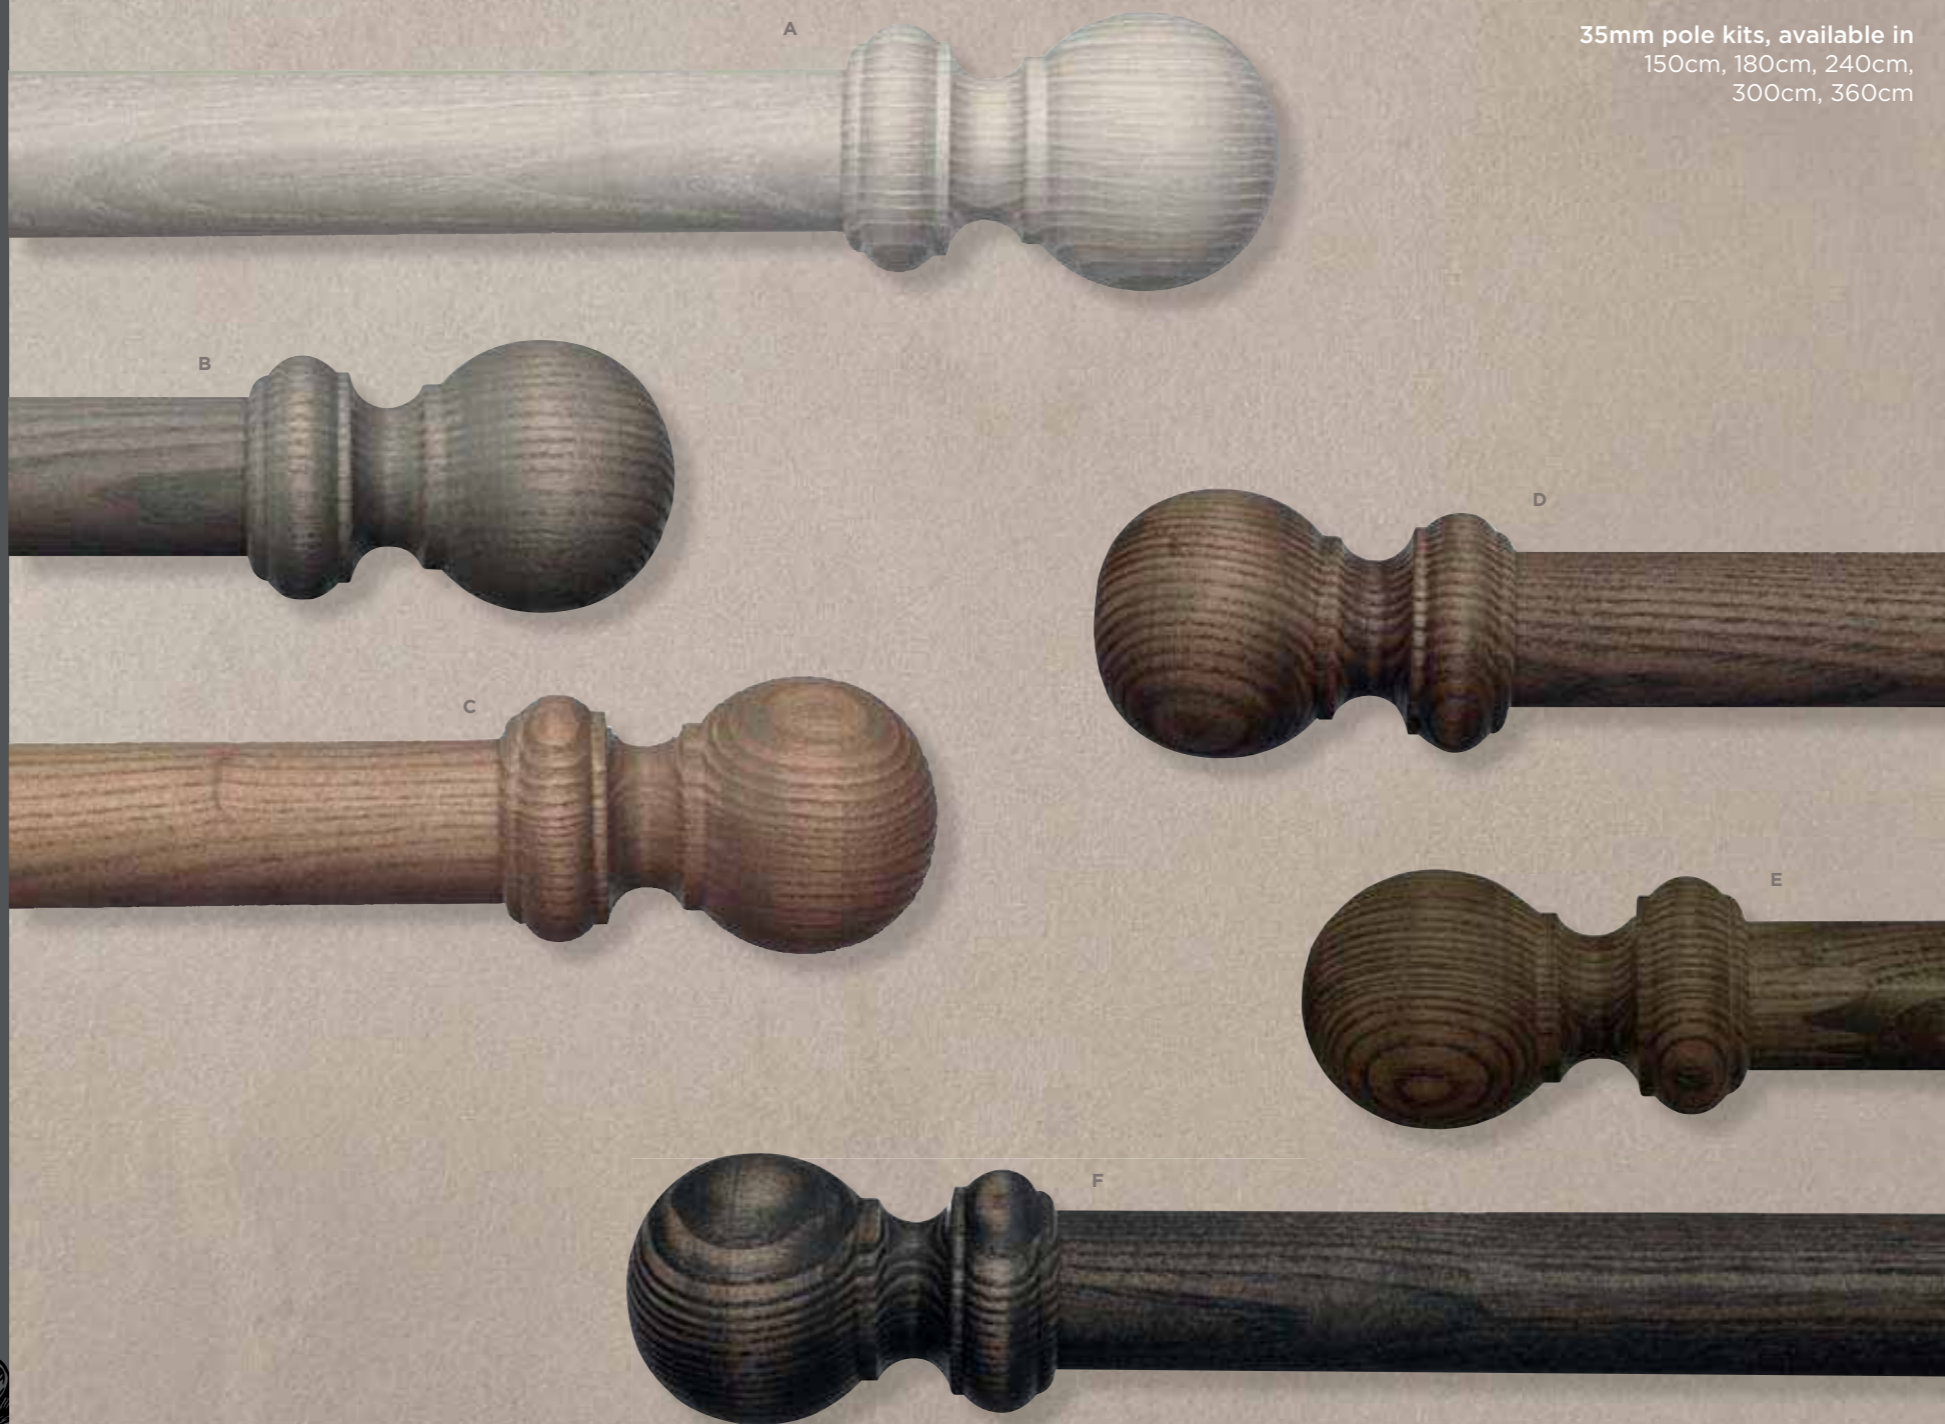

35mm pole kits, available in 150cm, 180cm, 240cm, 300cm, 360cm

THE COLLECTION

- **A** Forever Autumn pole in Apple Crumble (APC) with Ball finial
- **B** Forever Autumn pole in Brandy Snap (BSN) with Ball finial
- **C** Forever Autumn pole in Spiced Pumpkin (SPU) with Ball finial
- **D** Forever Autumn pole in Cinder Toffee (CTO) with Ball finial
- **E** Forever Autumn pole in Hot Cocoa (HCO) with Ball finial
- **F** Forever Autumn pole in Mulled Wine (MWI) with Ball finial