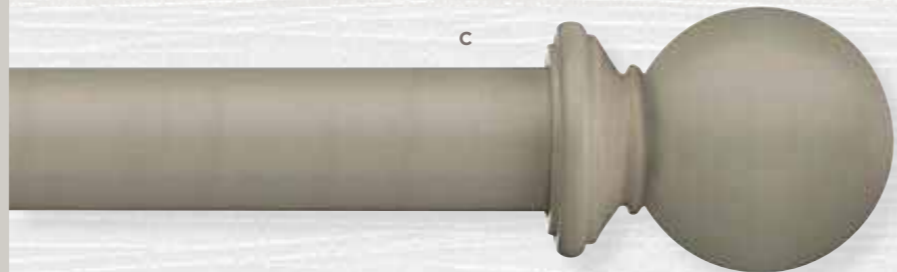

Romantica

THE COLLECTION

There are many diverse ways to create a relaxing, warm and elegant living space. Achieving a calming retreat at home is effortless with the gentle painted wood poles in softly toned neutral colours. This beautifully styled palette radiates romanticism with hints of modernity, perfect for today's softer, calmer and more relaxed interior design styles.

The soft tactility of wood emphasises the restful tones from quiet Cobblestone to delicate Paper White. These unspoiled shades and their undeniable timeless appeal are equally comfortable in homes both old and new. The subtle colour undertones moving flawlessly through the neutral shades of grey are the perfect partner to your home wallcovering and fabric decor choices.

Wherever this style is used, Romantica enhances refinement and captivates with its confident charm.

Swish®