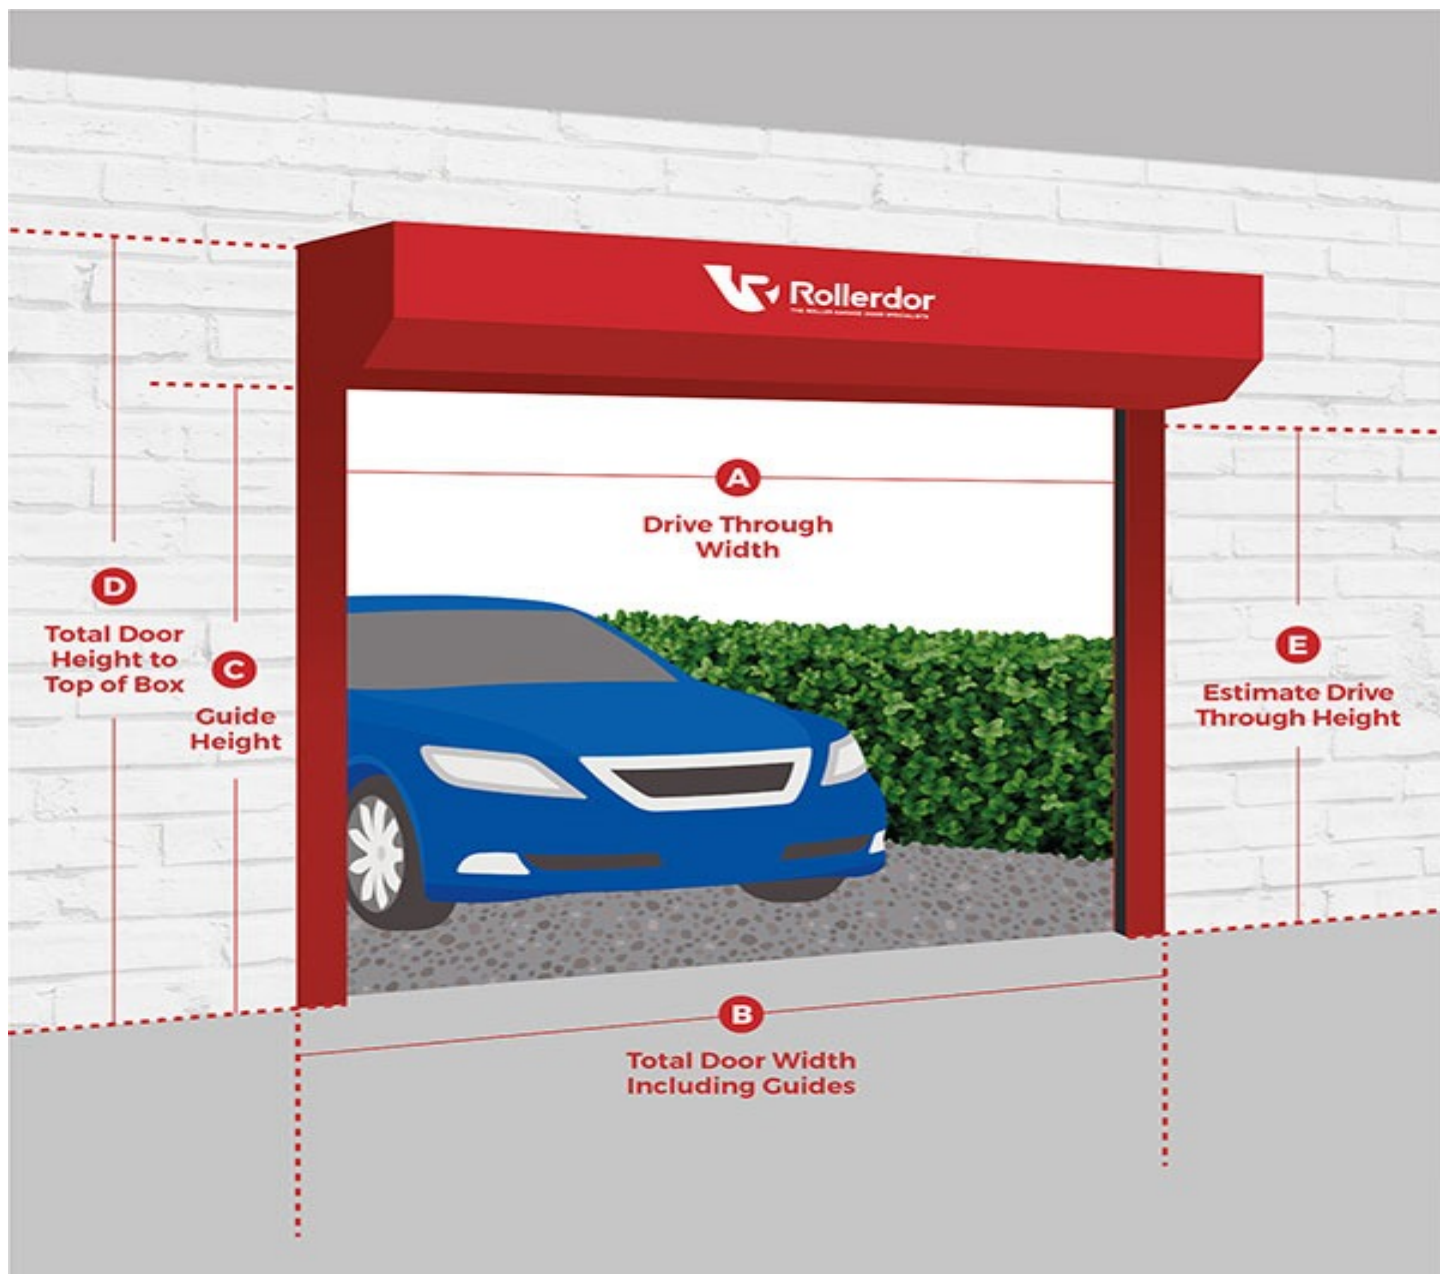

Details

Your Order REF:

Please be aware all finished door sizes work to a tolerance of up to +/- 6mm please take this into consideration when checking your dimensions