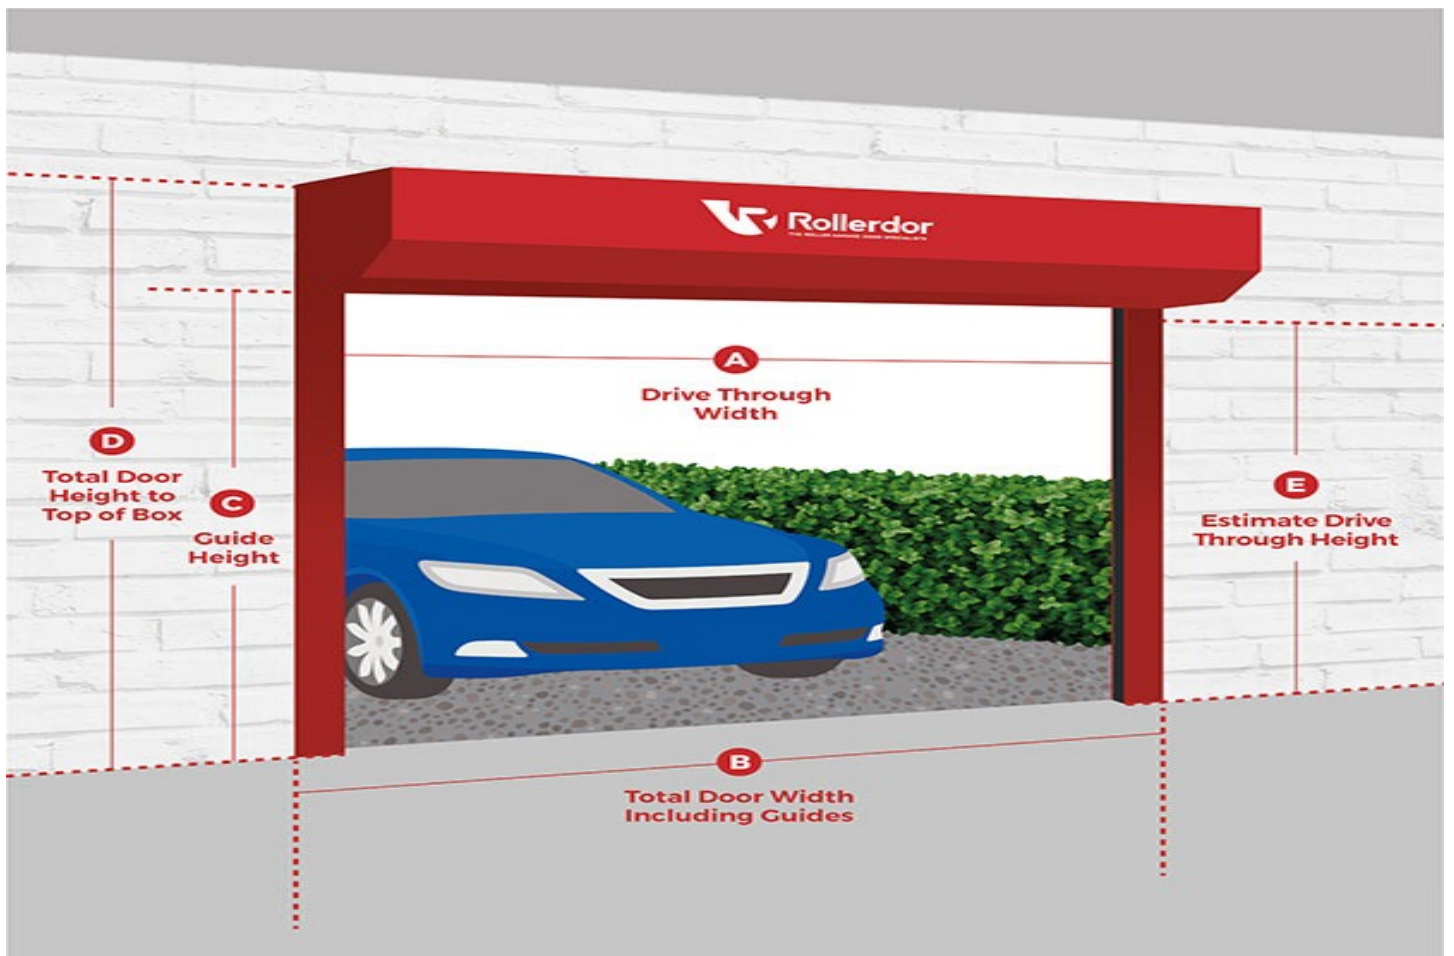

Please be aware all finished door sizes work to a tolerance of up to +/- 6mm please take this into consideration when checking your dimensions

Tradedor Components Specifications

Quantity: 1

Accessories: Safety Edge Receiver Box,Safety Edge Accessories