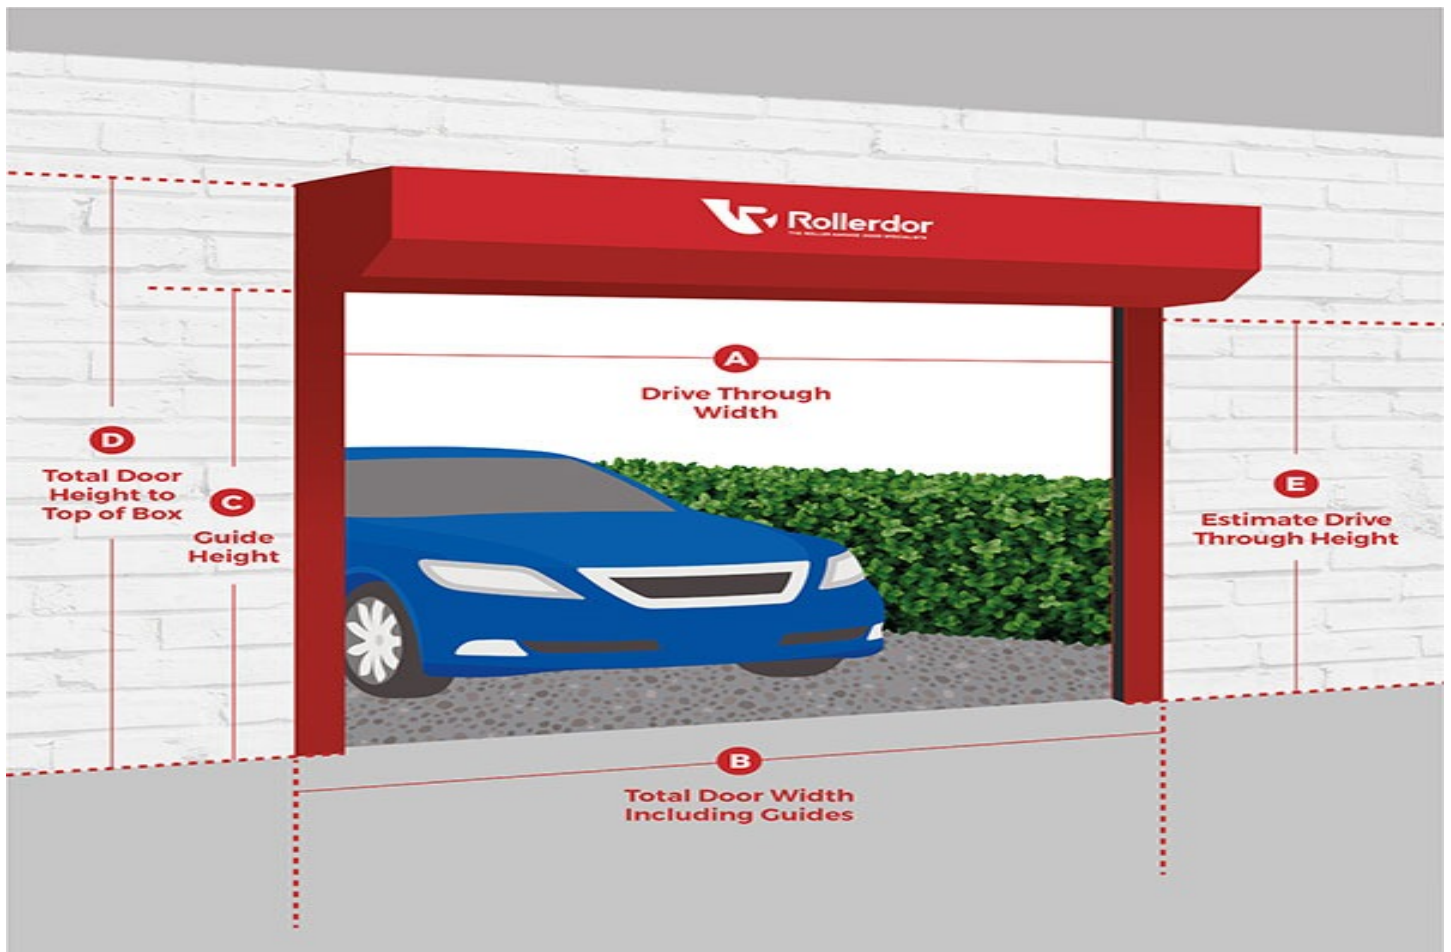

Hi Shane Sampson,

Customer Ref:DK11 1 of 3

Thanks for enquiring with Tradedor. We've created a quote for you, the reference number is 7753.

If you would like to continue or amend this quote please call us on 01603 743215 or reply back to this email, with all correspondence please remember to include the following reference number

Order details:

Name	Quantity	Price
Teckentrup Auto Trend Sectional Door	1	1,743.56
Teckentrup Auto Trend Sectional Door	1	1,743.56
Teckentrup Auto Trend Sectional Door	1	1,743.56
Other Supplier Components	1	346.50

Payment Terms: Payment before delivery

Subtotal	£ 5,577.18
VAT	£ 1,115.43
Total	£ 6,692.61

Please be aware all finished door sizes work to a tolerance of up to +/- 6mm please take this into consideration when checking your dimensions