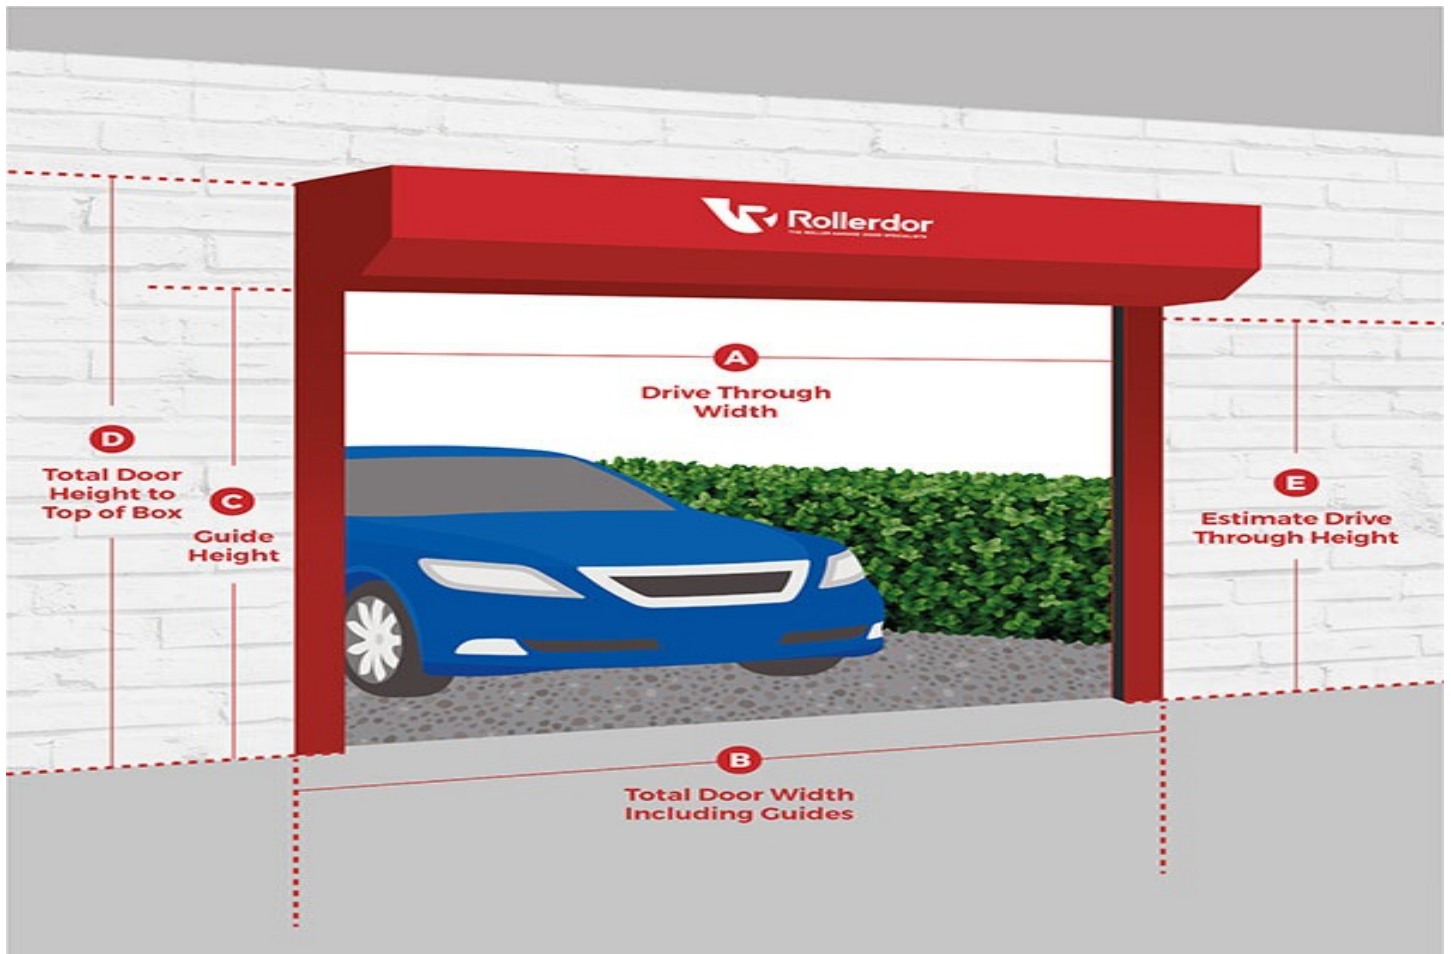

Hi Simon Jamieson,

Customer Ref: Drew Marshall

Thank you for purchasing your garage door from Tradedor, we've included the details of your order below.

If there is an issue with this order please call us on 01603 743215 or reply back to this email, with all correspondence please remember to include the following reference number 8034 and we will be happy to help.

Customer REF: Drew Marshall

Order details:

Name	Quantity	Price
Tradedor Components	1	144.95
1 X RD20X2ANSA_ST ANSA Single Door Full Kit Standard Height 1930mm plus Doors up to 3500mm wide		

Payment Terms: Payment 30 Days

Subtotal	£ 144.95
VAT	£ 28.99
Total	£ 173.94

Please be aware all finished door sizes work to a tolerance of up to +/- 6mm please take this into consideration when checking your dimensions