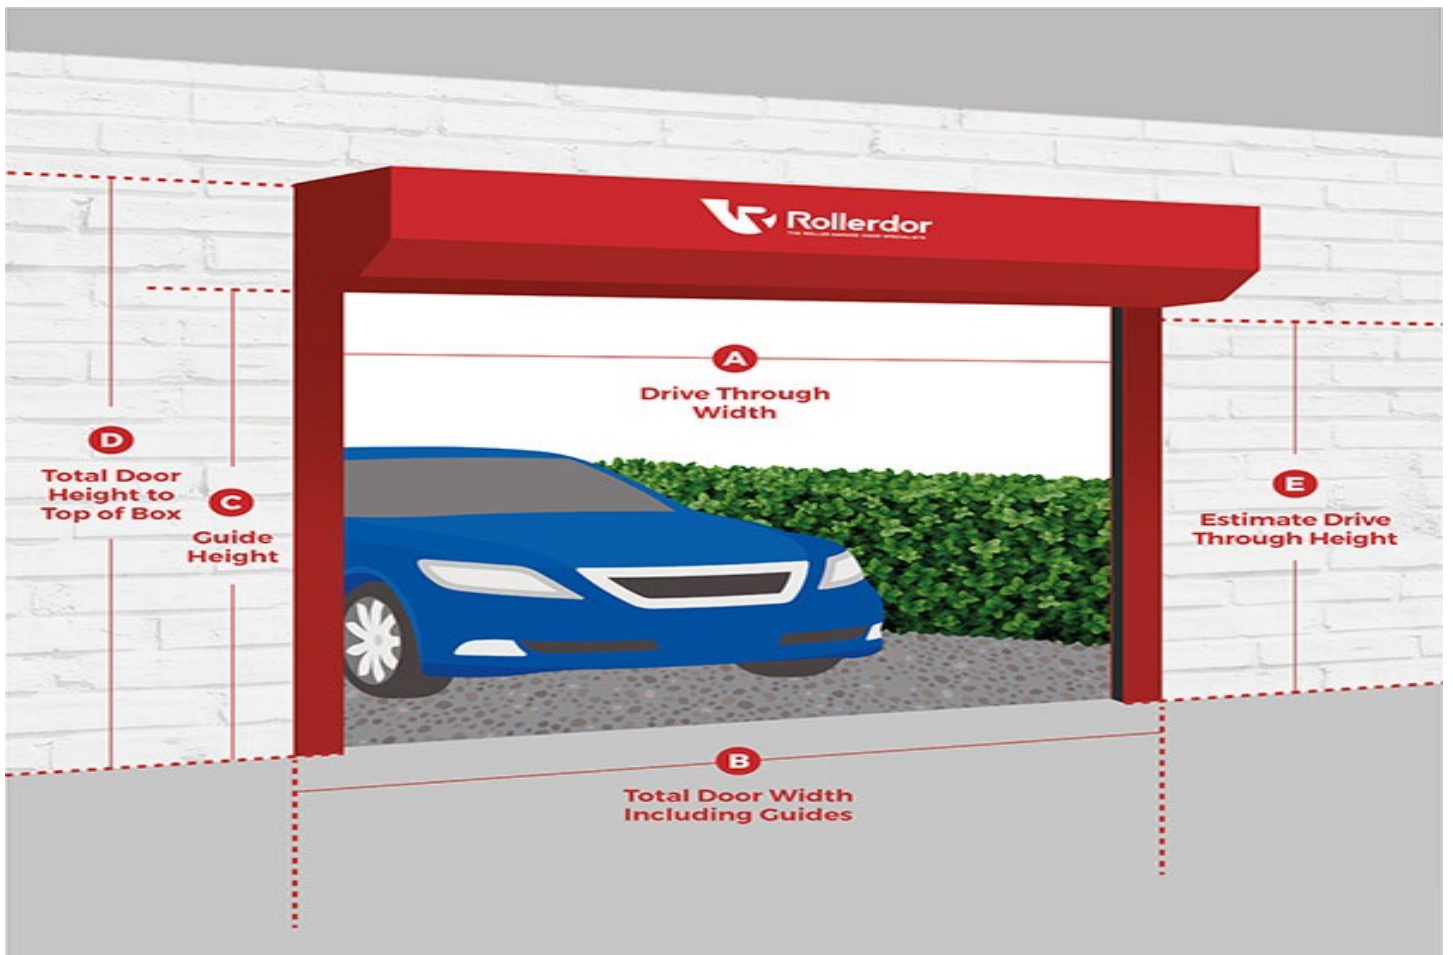

Hi Simon Jamieson,

Customer Ref:Michelle Little 2 (1 of 2)

Thanks for enquiring with Tradedor. We've created a quote for you, the reference number is 7978.

If you would like to continue or amend this quote please call us on 01603 743215 or reply back to this email, with all correspondence please remember to include the following reference number

Order details:

Name	Quantity	Price
Garador Up and Over Door	1	1,066.65
Garador Up and Over Door	1	1,066.65

Payment Terms: Payment 30 Days

Subtotal	£ 2,133.30
VAT	£ 426.66
Total	£ 2,559.96

Please be aware all finished door sizes work to a tolerance of up to +/- 6mm please take this into consideration when checking your dimensions