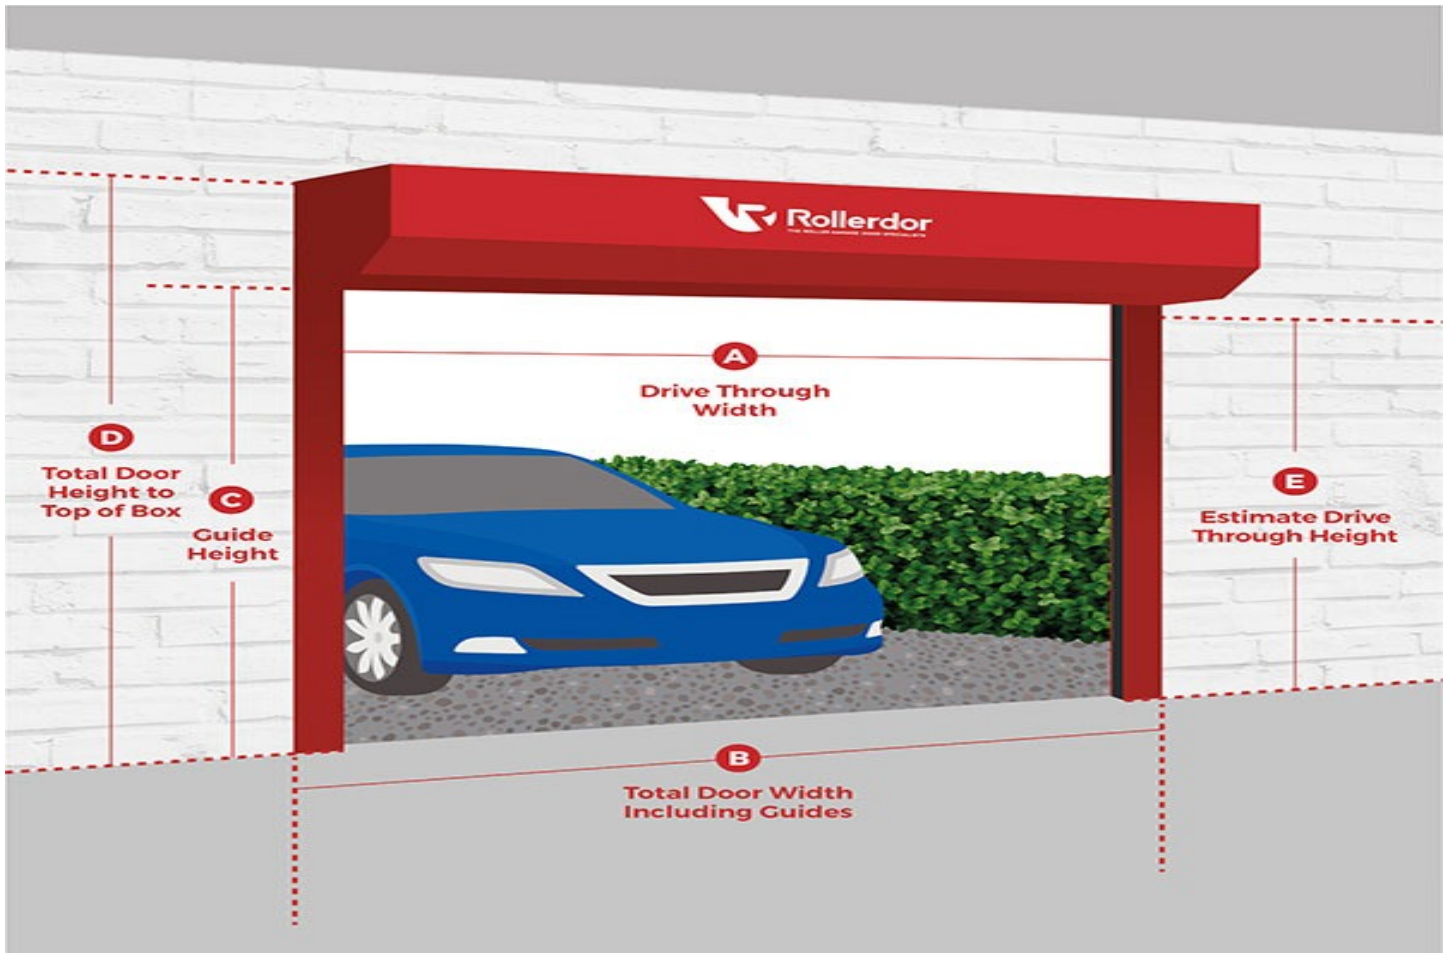

Hi Delroy Crane,

Customer Ref: Akeman Close

Thanks for enquiring with Tradedor. We've created a quote for you, the reference number is 7962.

If you would like to continue or amend this quote please call us on 01603 743215 or reply back to this email, with all correspondence please remember to include the following reference number

Order details:

Name	Quantity	Price
Novoferm Special Net Price up and overs	1	514.55
Payment Terms: Payment on order		
		Subtotal
		VAT
		Total

Subtotal	£ 514.55
VAT	£ 102.91
Total	£ 617.46

Please be aware all finished door sizes work to a tolerance of up to +/- 6mm please take this into consideration when checking your dimensions