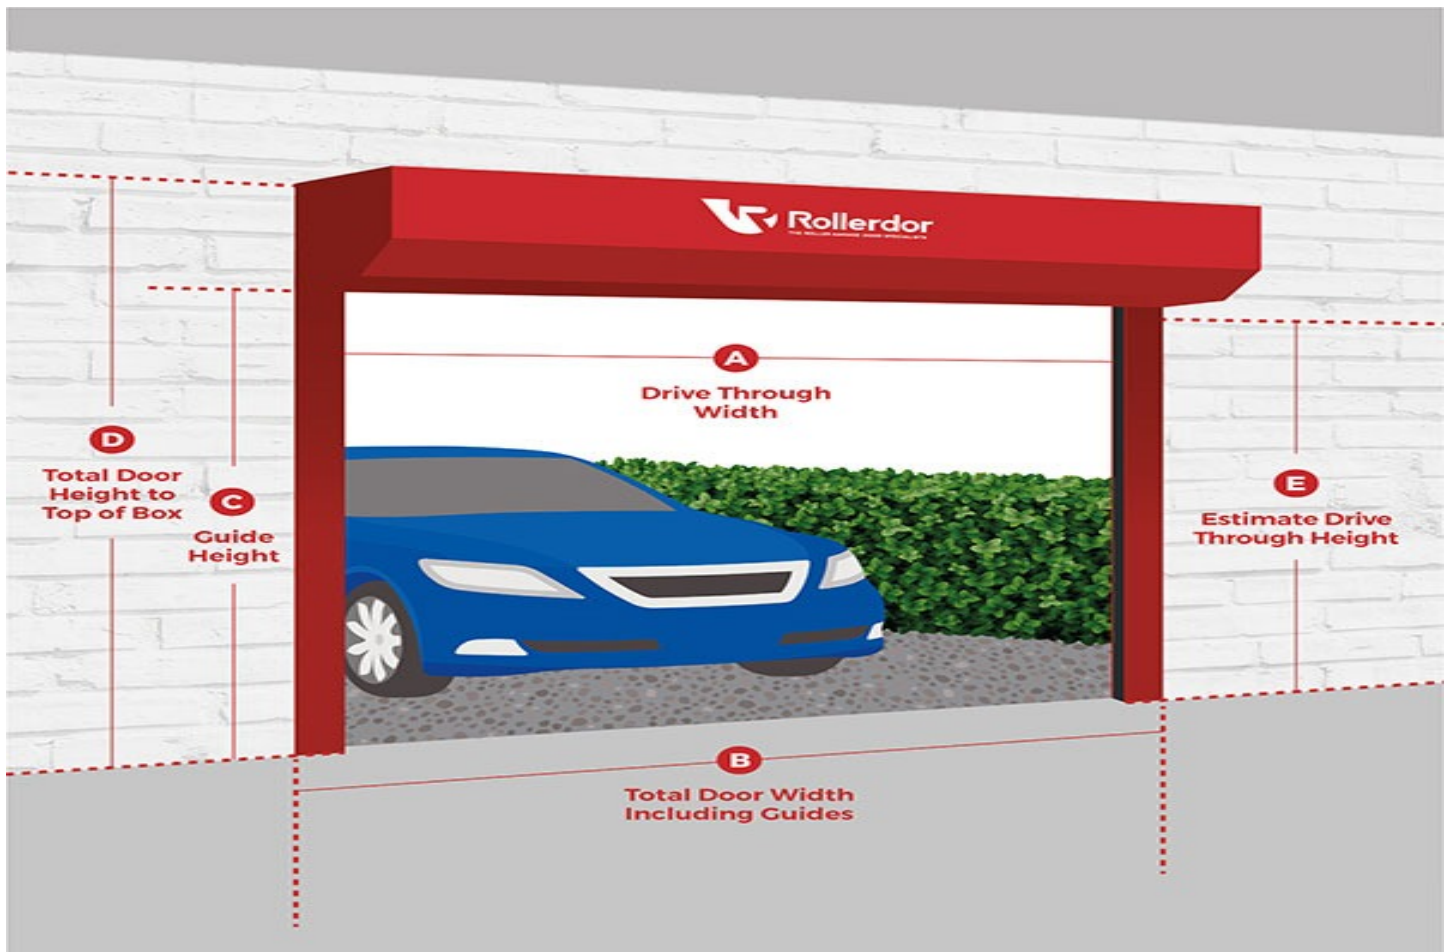

Order details:

Name	Quantity	Price
Teckentrup Auto Trend Sectional Door	1	1,765.52
Payment Terms: Payment 30 Days		
		Subtotal £ 1,765.52
		VAT £ 353.10
		Total £ 2,118.62

Please be aware all finished door sizes work to a tolerance of up to +/- 6mm please take this into consideration when checking your dimensions

Teckentrup Auto Trend Sectional Door Specifications

Customer Reference: Southend

Quantity: 1

Door Model: SD20 Centre Rib

Grain Choice: Woodgrain

Frame Colour: Colour Match Frame

Door Colour: 7016 Anthracite Grey

Opening Sizes Width: 4115

Opening Sizes Height: 1900

Installation Width Options: Behind

Installation Height Options: Behind

Holes in Guides and Top Box: Yes

Drive Through Width: 4115

Drive Through Height: 1900

Window Option: No windows

Window Style Option: NA

Window Glass Option: NA

Motor Option: L75 Motor with 2 Handsets

Motor Optional Extras: No Motor Optional Extras

Optional Extras: No Optional Extras

Job Type: Delivery Sectional