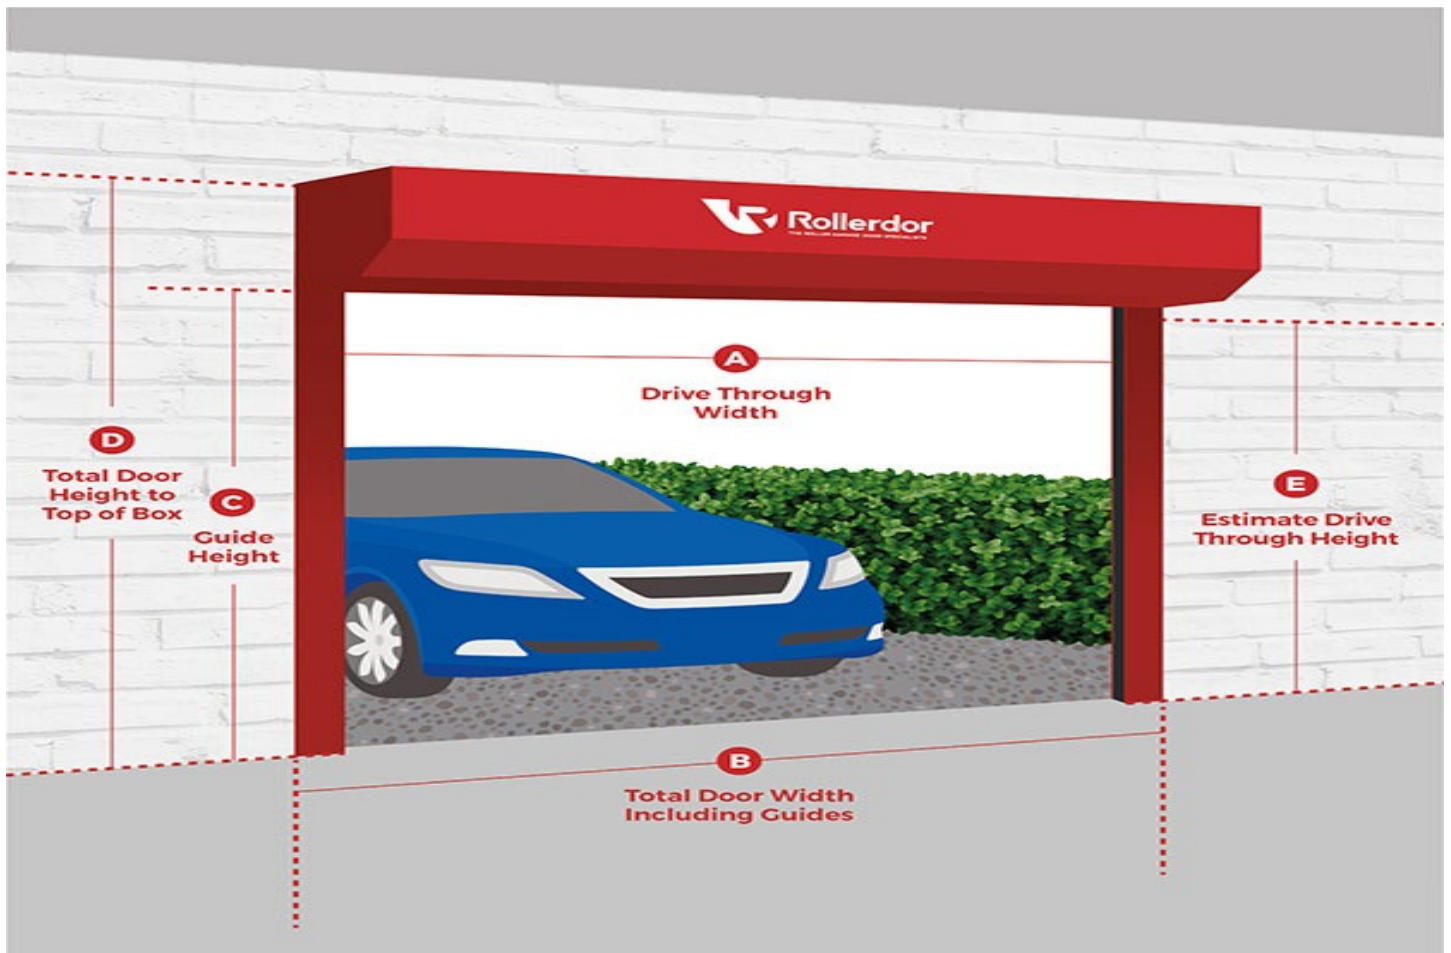

Hi Iain Hair,

Customer Ref:Stock

Thank you for purchasing your garage door from Tradedor, we've included the details of your order below.

If there is an issue with this order please call us on 01603 743215 or reply back to this email, with all correspondence please remember to include the following reference number 7594 and we will be happy to help.

Customer REF: Stock

Order details:

Name	Quantity	Price
Tradedor Components	1	290.45
1 X RD50NM Standard 50Nm Motor 1 X 60 Octagonal Adapters for RD50Nm Standard Motor 3 X RD200PT Optics for Safety Edge 1 X RD20X2ANSA_ST ANSA Single Door Full Kit Standard Height 1930mm plus Doors up to 3500mm wide		

Subtotal	£ 290.45
VAT	£ 58.09
Total	£ 348.54

Please be aware all finished door sizes work to a tolerance of up to +/- 6mm please take this into consideration when checking your dimensions