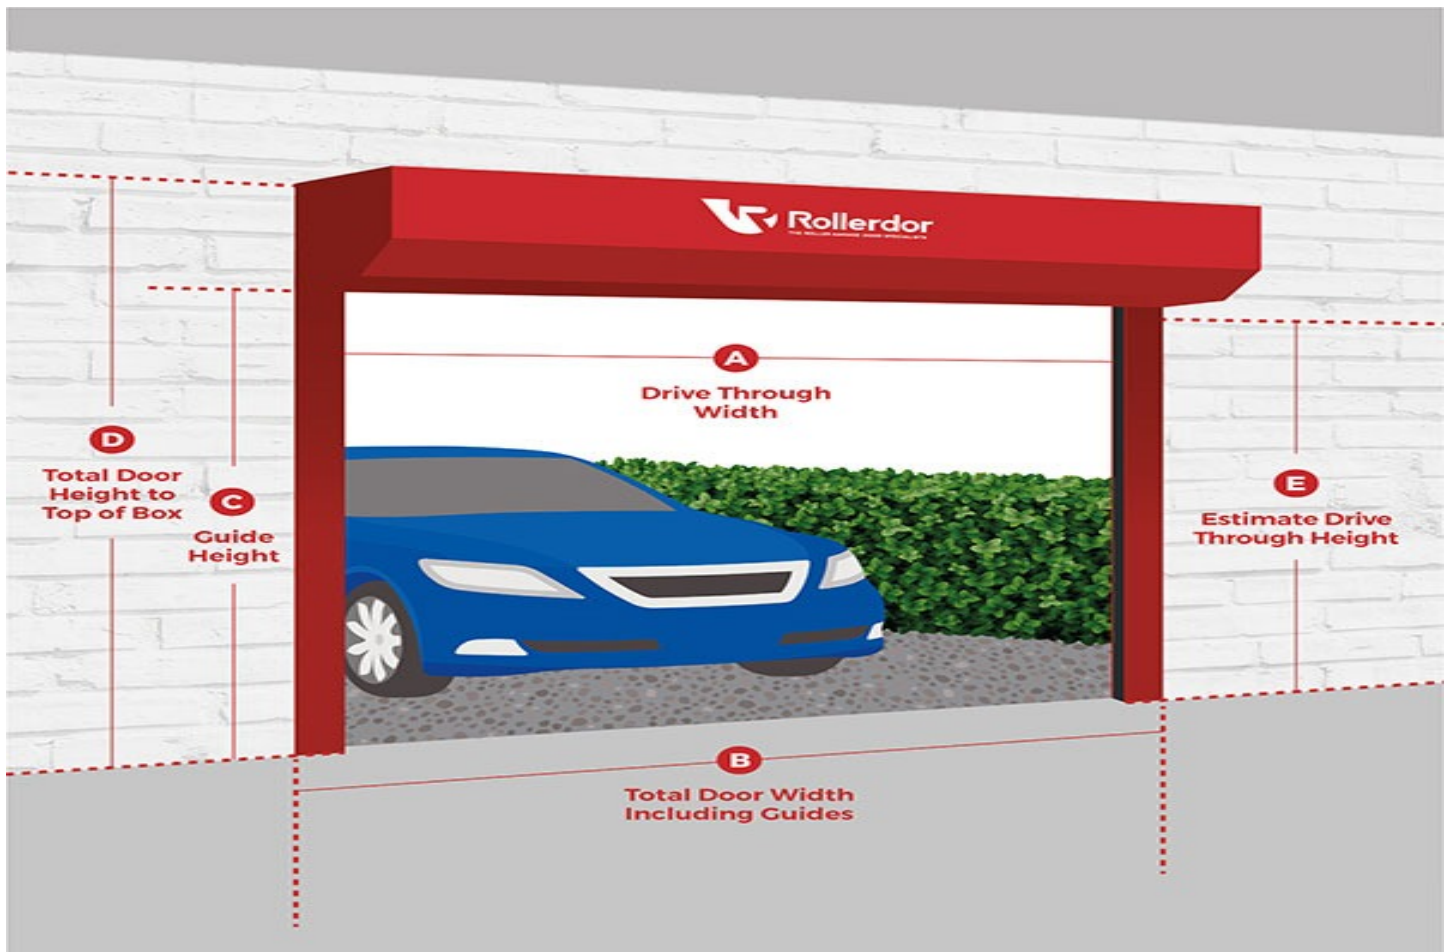

Order details:

Name	Quantity	Price
Teckentrup Auto Trend Sectional Door	1	1,178.61
Payment Terms: Payment before delivery		
		Subtotal
		VAT
		Total
		£ 1,178.61
		£ 235.72
		£ 1,414.33

Please be aware all finished door sizes work to a tolerance of up to +/- 6mm please take this into consideration when checking your dimensions

## Teckentrup Auto Trend Sectional Door Specifications

Customer Reference: Bryn

Quantity: 1

Door Model: SD10 Solid

Grain Choice: Woodgrain

Frame Colour: Colour Match Frame

Door Colour: 7035 Light Grey

Opening Sizes Width: 2580

Opening Sizes Height: 2200

Installation Width Options: Between

Installation Height Options: Below

Holes in Guides and Top Box: No

Drive Through Width: 2400

Drive Through Height: 2080

Window Option: No windows

Job Type: Delivery Sectional