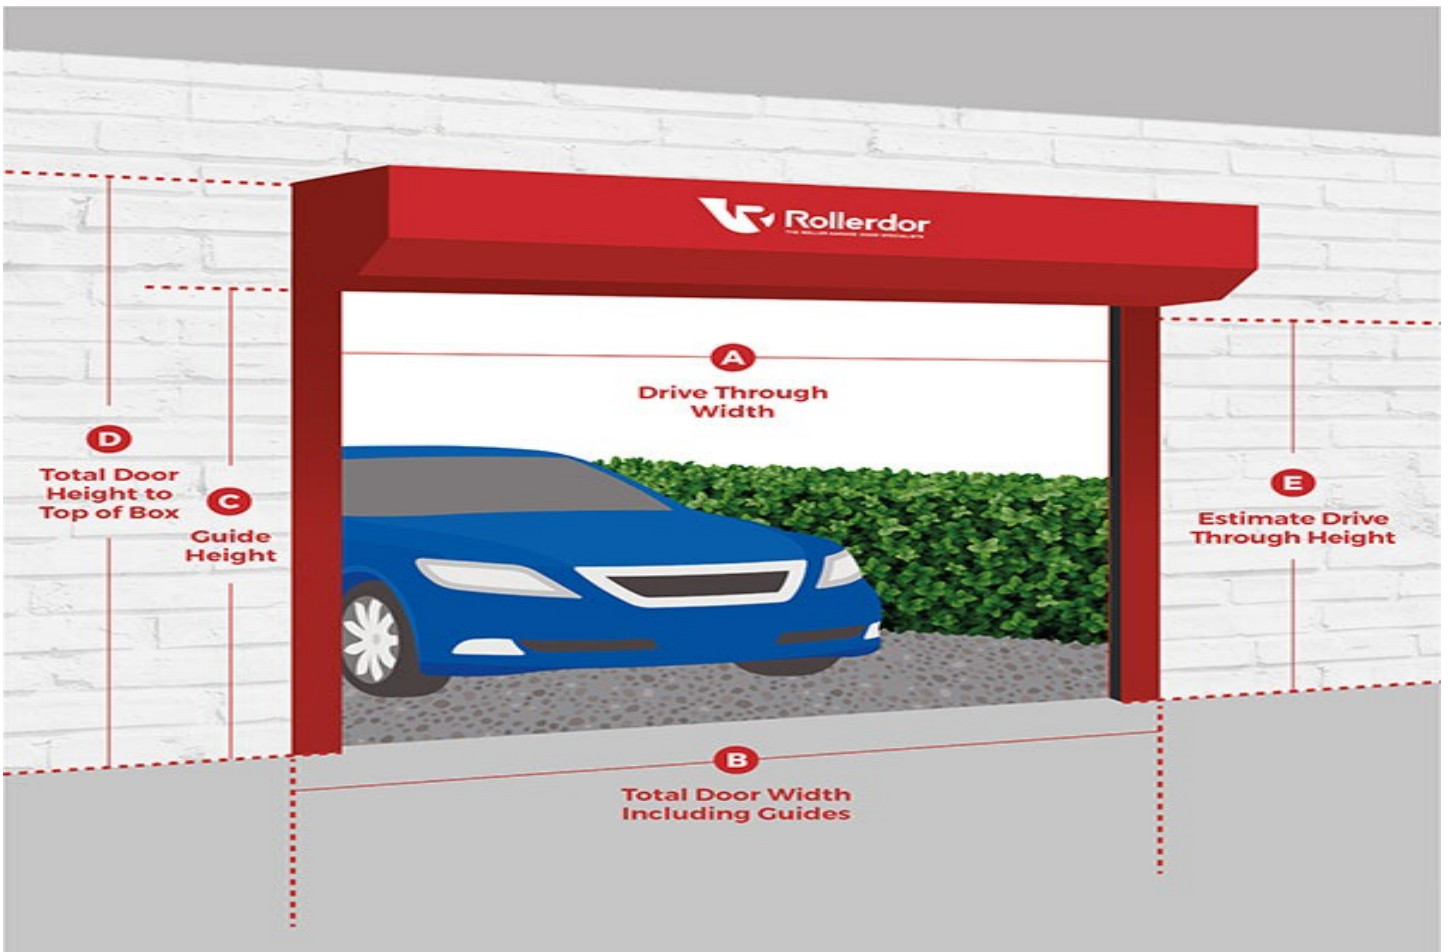

Hi Shane Sampson,

Customer Ref: Dan 03

Thank you for purchasing your garage door from Tradedor, we've included the details of your order below.

If there is an issue with this order please call us on 01603 743215 or reply back to this email, with all correspondence please remember to include the following reference number 5744 and we will be happy to help.

Customer REF: Dan 03

Order details:

Name	Quantity	Price
Novoferm Up and Over Door	1	1,251.45

Payment Terms: Payment before delivery

Subtotal	£ 1,251.45
VAT	£ 250.29
Total	£ 1,501.74

Please be aware all finished door sizes work to a tolerance of up to +/- 6mm please take this into consideration when checking your dimensions