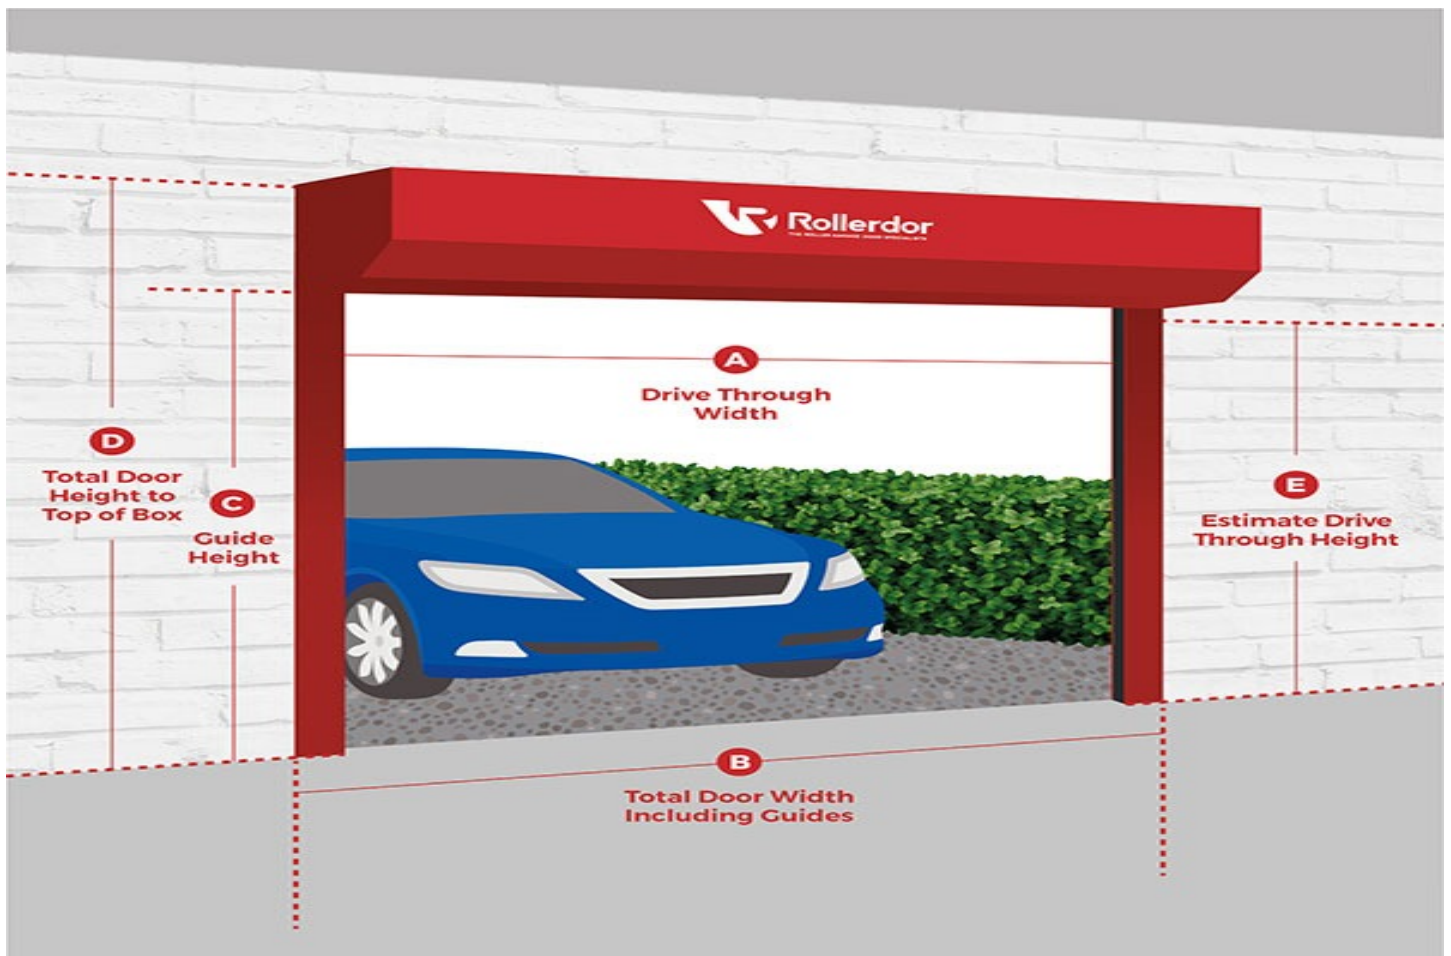

Customer REF: ORD20221207173928

Order details:

Name	Quantity	Price
Rollerdor Components	1	96.25
1 X RD20OPT Optics for Safety Edge		
1 X RUB77SEAP up to 5300mm Standard Rubber		

PAY NOW

Subtotal	£ 96.25
VAT	£ 19.25
Total	£ 115.50

Please be aware all finished door sizes work to a tolerance of up to +/- 6mm please take this into consideration when checking your dimensions

Rollerdor Components Specifications

Quantity: 1

Accessories: Safety Edge Accessories, RD77 General Accessories

Safety Edge Accessories Options: RD20OPT Optics for Safety Edge

Customer Reference: ORD20221207173928

RD77 General Accessories Options: RUB77SEAP up to 5300mm Standard Rubber

Postage Options: No

Terms & Conditions