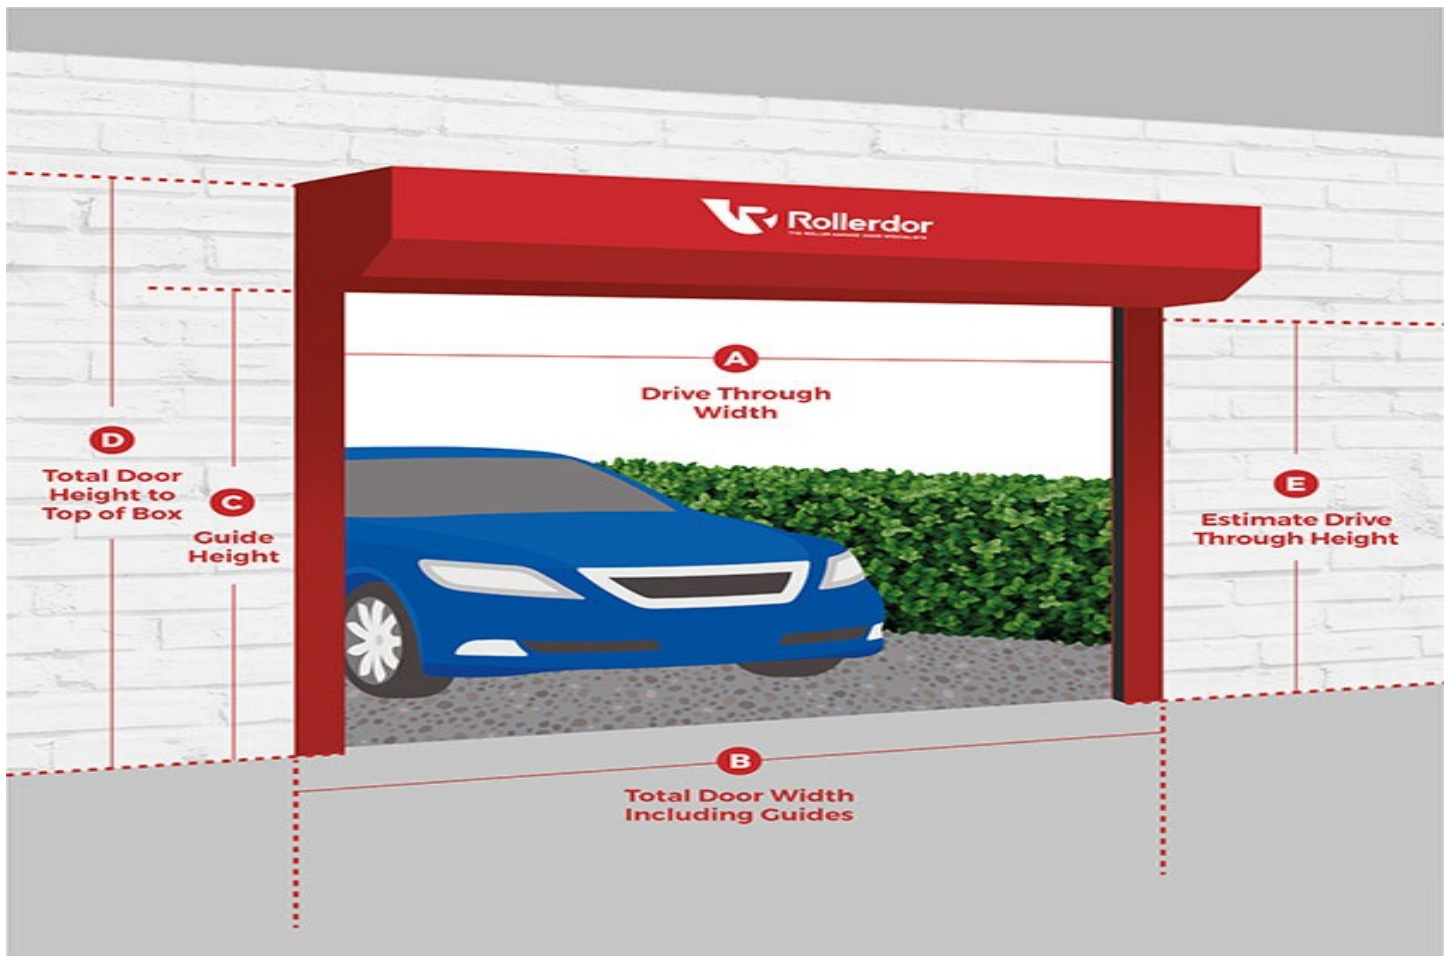

Customer REF: Rob - Replacement Track

Order details:

Name	Quantity	Price
Tradedor Components	1	75.00
1 X STDTRACKANSA_S Ansa Standard Track with Short Lead		

Payment Terms: Payment 30 Days

Subtotal	£ 75.00
VAT	£ 15.00
Total	£ 90.00

Please be aware all finished door sizes work to a tolerance of up to +/- 6mm please take this into consideration when checking your dimensions

Tradedor Components Specifications

Quantity: 1

Accessories: Safety Edge Accessories