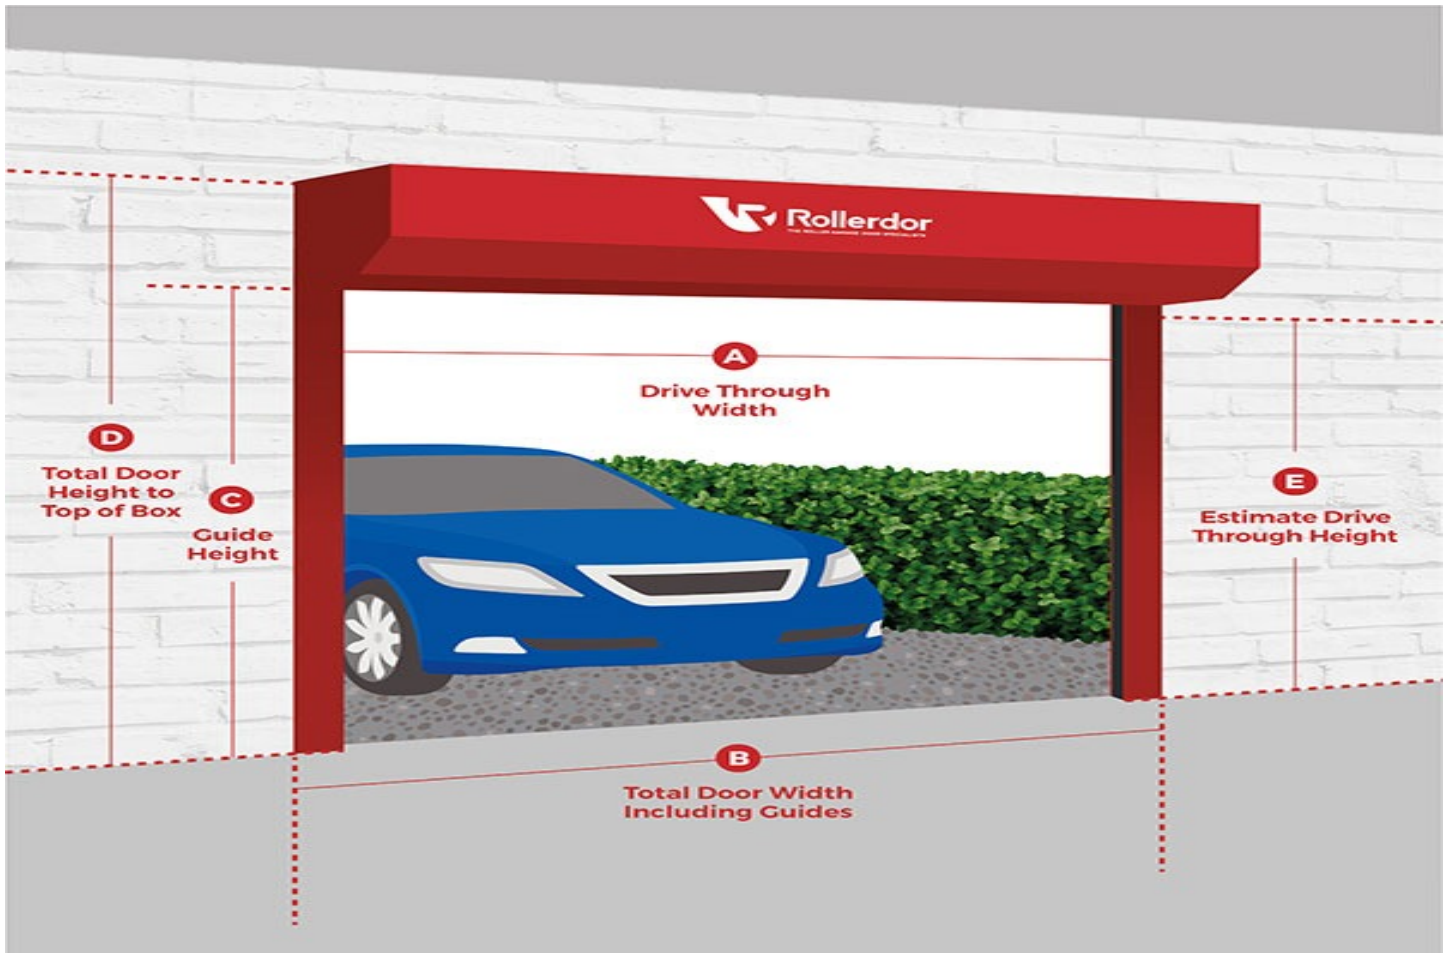

Hi Andy Seddon,

Customer Ref:MF2546A

Thanks for enquiring with Tradedor. We've created a quote for you, the reference number is 7039.

If you would like to continue or amend this quote please call us on 01603 743215 or reply back to this email, with all correspondence please remember to include the following reference number

Order details:

Name	Quantity	Price
Novoferm Up and Over Door	1	810.48
Payment Terms: Payment 30 Days		
PAY NOW		
	Subtotal	£ 810.48
	VAT	£ 162.10
	Total	£ 972.58

Please be aware all finished door sizes work to a tolerance of up to +/- 6mm please take this into consideration when checking your dimensions