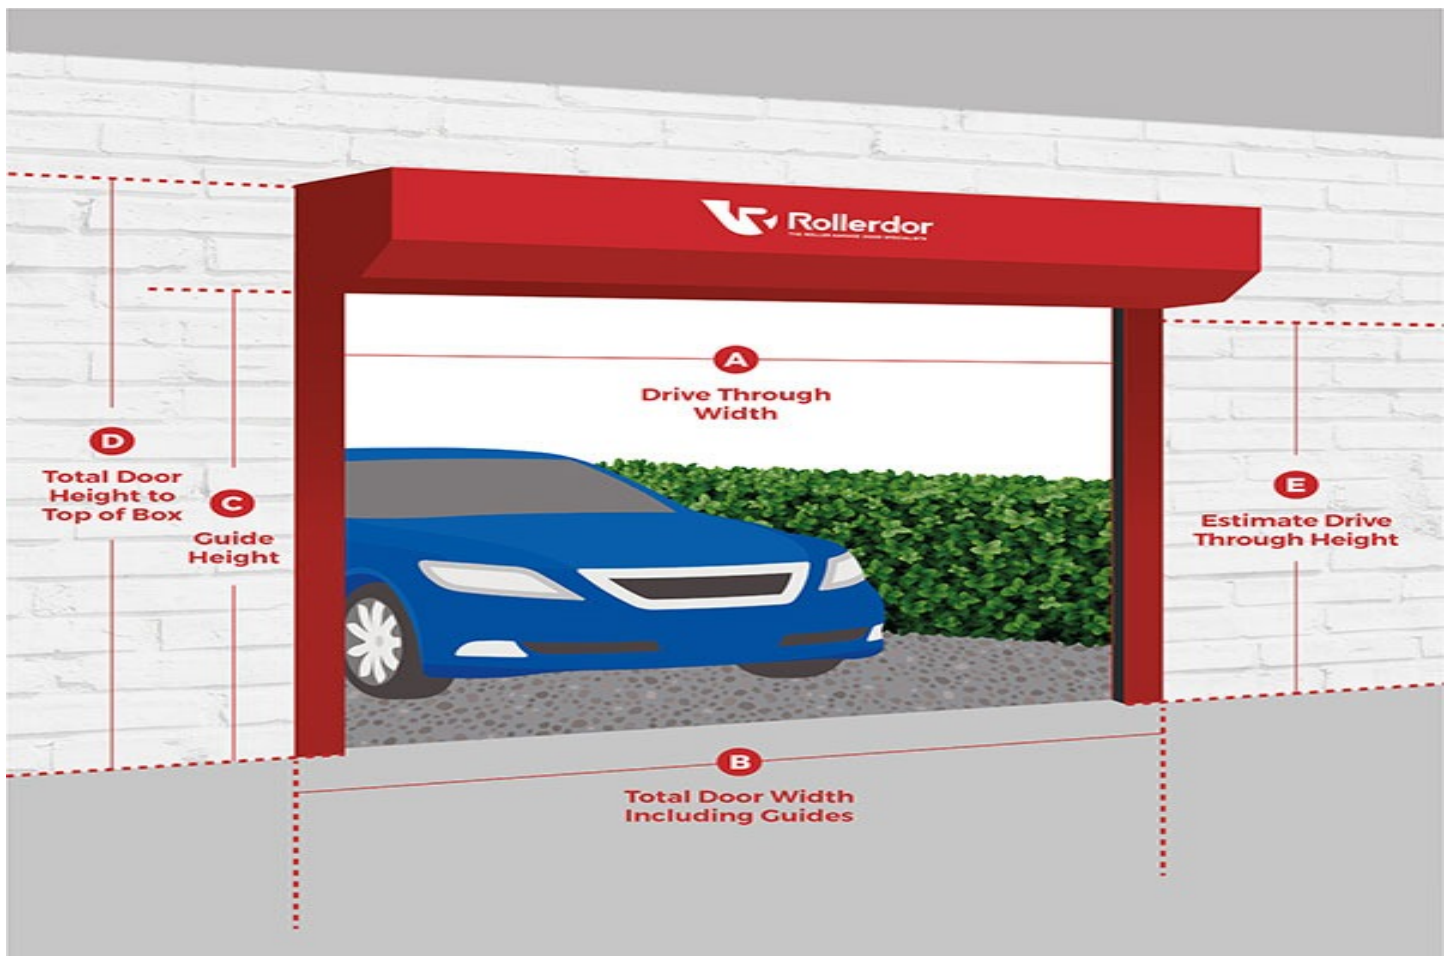

Hi Nathan Wade,

Customer Ref: Mr & Mrs Blake 1 of 3

Thanks for enquiring with Tradedor. We've created a quote for you, the reference number is 7077.

If you would like to continue or amend this quote please call us on 01603 743215 or reply back to this email, with all correspondence please remember to include the following reference number

Order details:

Name	Quantity	Price
Teckentrup Auto Trend Sectional Door	1	1,830.97
Teckentrup Auto Trend Sectional Door	1	1,830.97
Teckentrup Auto Trend Sectional Door	1	1,830.97

PAY NOW

Subtotal	£ 5,492.91
VAT	£ 1,098.57
Total	£ 6,591.48

Please be aware all finished door sizes work to a tolerance of up to +/- 6mm please take this into consideration when checking your dimensions