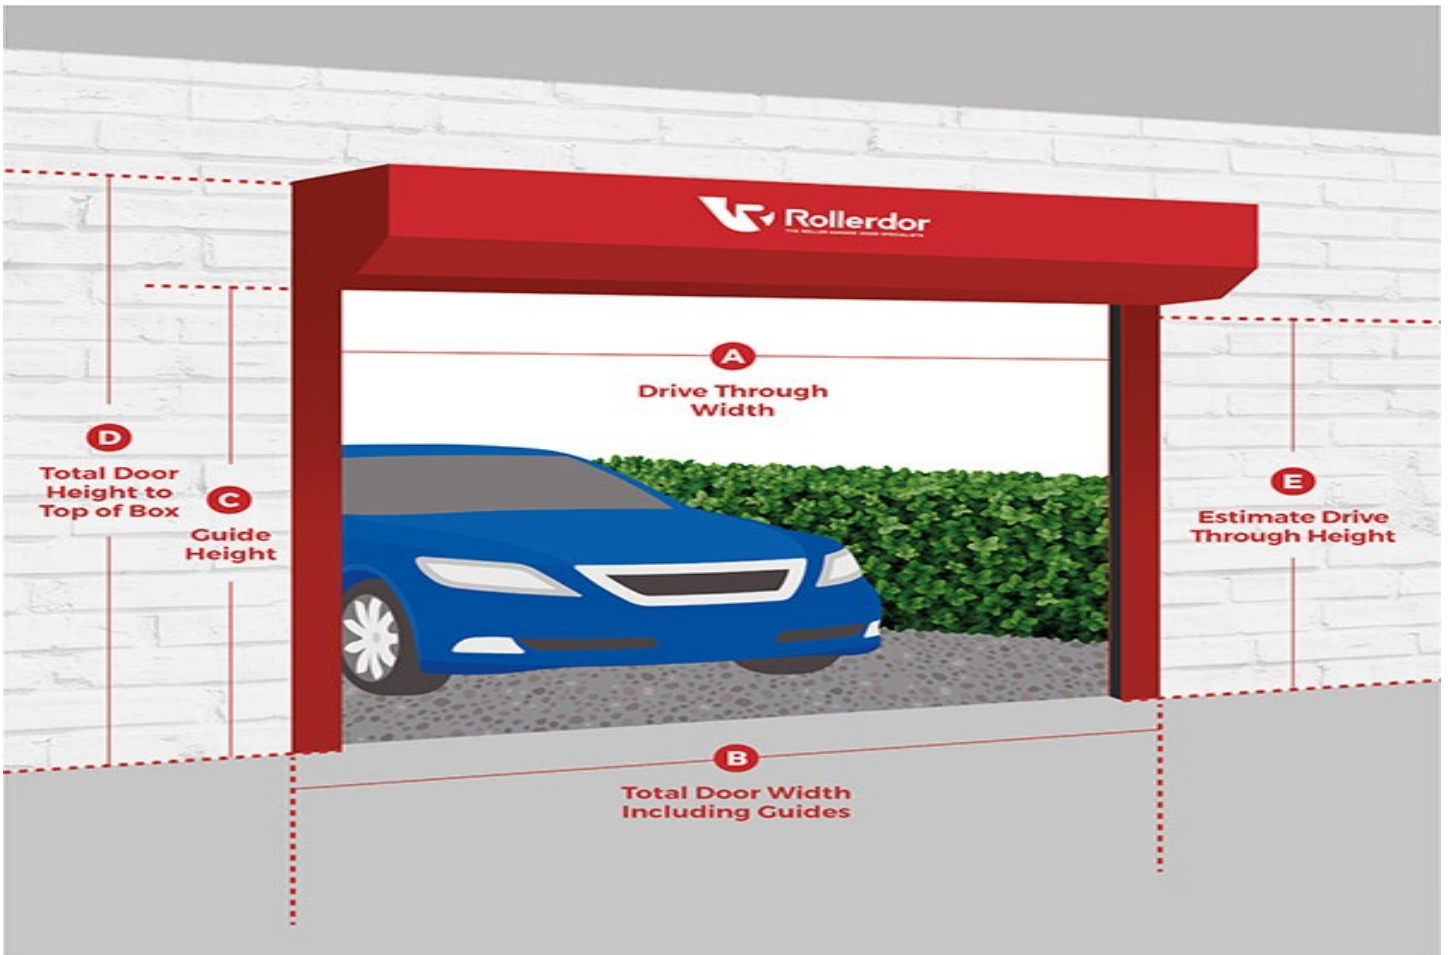

Hi Rob Smith,

Customer Ref:Bright

Thanks for enquiring with Tradedor. We've created a quote for you, the reference number is 7023.

If you would like to continue or amend this quote please call us on 01603 743215 or reply back to this email, with all correspondence please remember to include the following reference number

Order details:

Name	Quantity	Price
Teckentrup Insulated Side Hinge Door	1	1,901.15
		Subtotal £ 1,901.15
		VAT £ 380.23
		Total £ 2,281.38

Please be aware all finished door sizes work to a tolerance of up to +/- 6mm please take this into consideration when checking your dimensions