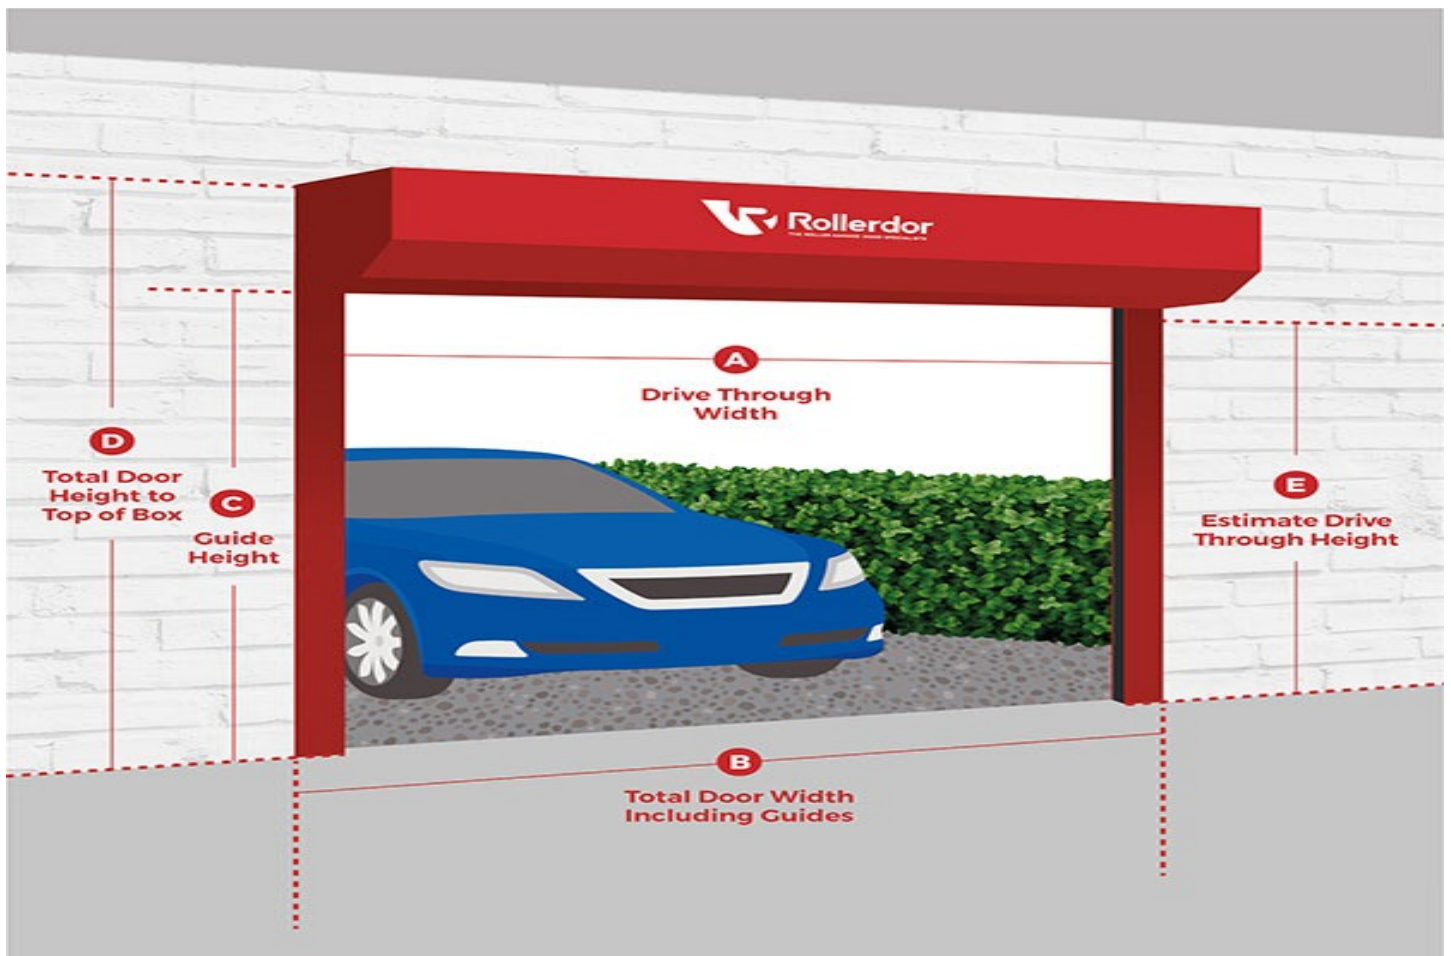

Hi Mark Yeomans,

Customer Ref:Warranty ANSA

Thank you for purchasing your garage door from Tradedor, we've included the details of your order below.

If there is an issue with this order please call us on 01603 743215 or reply back to this email, with all correspondence please remember to include the following reference number 7074 and we will be happy to help.

Customer REF: Warranty ANSA

Order details:

Name	Quantity	Price
Tradedor Components	1	0.00
1 X RD20X2ANSA_ST ANSA Single Door Full Kit Standard Height 1930mm plus Doors up to 3500mm wide		

Payment Terms: Payment 30 Days

Subtotal	£ 0.00
VAT	£ 0.00
Total	£ 0.00

Please be aware all finished door sizes work to a tolerance of up to +/- 6mm please take this into consideration when checking your dimensions