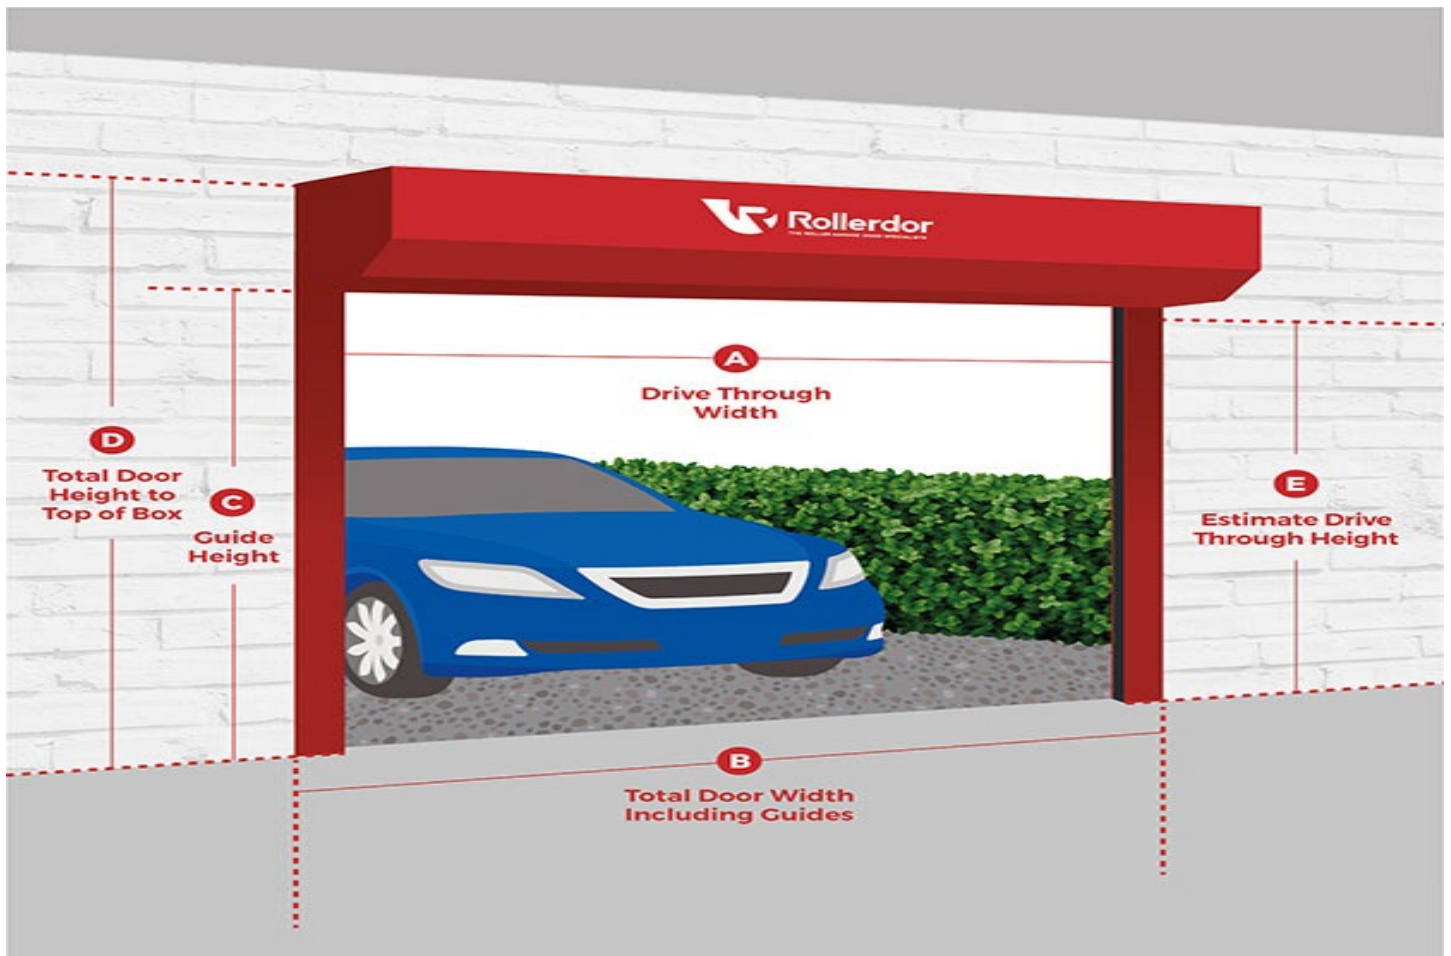

Customer REF:

Order details:

Name	Quantity	Price
Rollerdor Components	1	55.00
1 X RD20XSESOM Somfy XSE Base Rail Unit		

PAY NOW

Subtotal	£ 55.00
VAT	£ 11.00
Total	£ 66.00

Please be aware all finished door sizes work to a tolerance of up to +/- 6mm please take this into consideration when checking your dimensions

Rollerdor Components Specifications

Quantity: 1

Accessories: Safety Edge Accessories

Safety Edge Accessories Options: RD20XSESOM Somfy XSE Base Rail Unit

Terms & Conditions