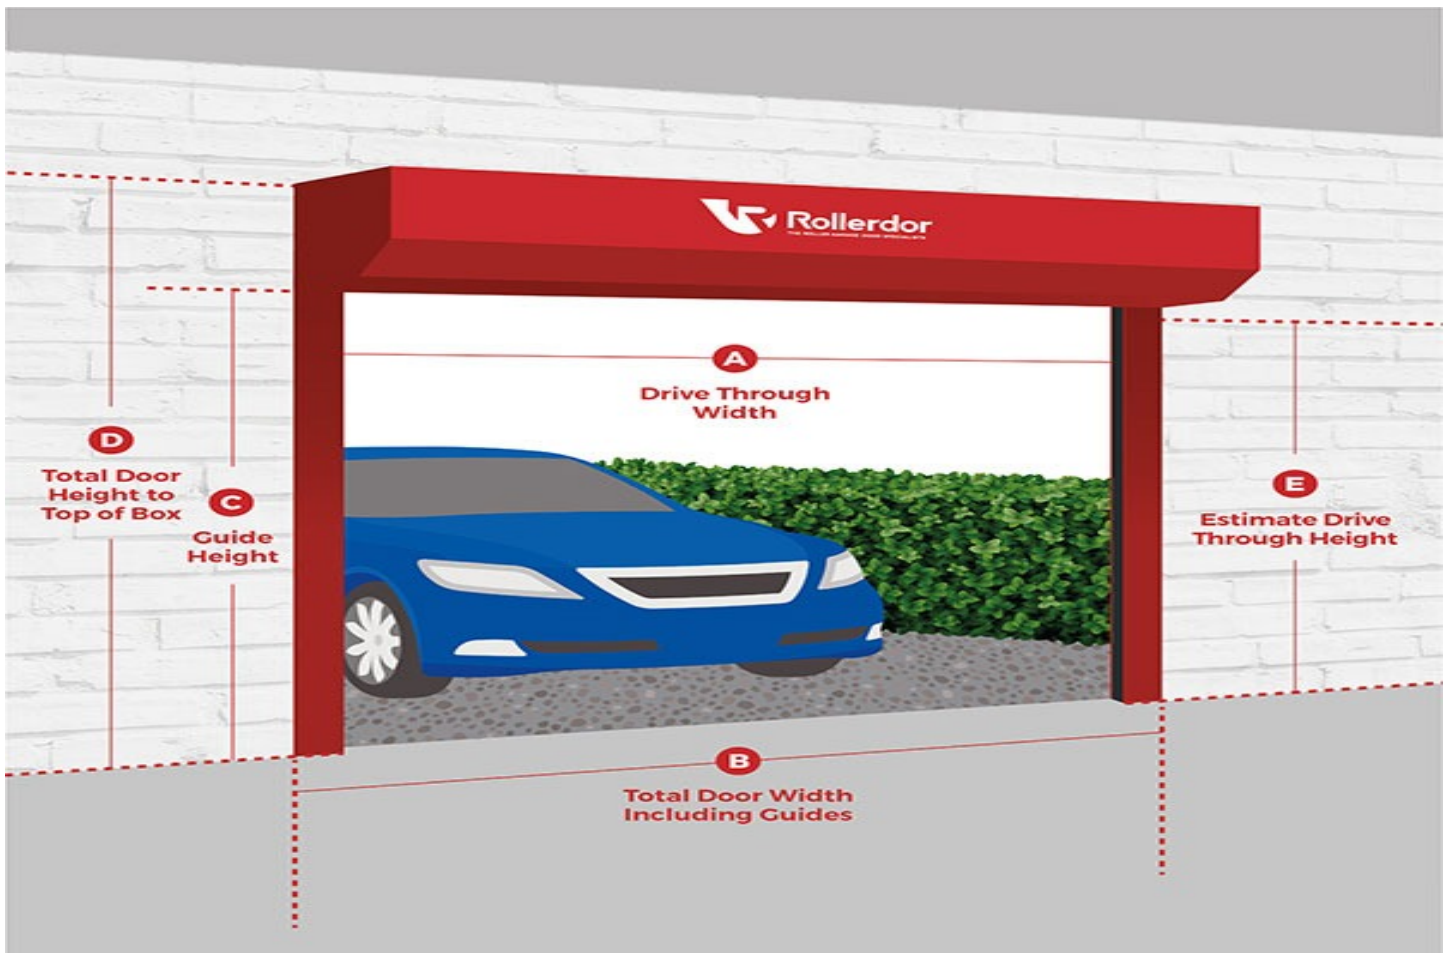

Hi Simon Jamieson,

Customer Ref: Bruce McDonald 1of2

Thanks for enquiring with Tradedor. We've created a quote for you, the reference number is 6972.

If you would like to continue or amend this quote please call us on 01603 743215 or reply back to this email, with all correspondence please remember to include the following reference number

Order details:

Name	Quantity	Price
Teckentrup Auto Trend Sectional Door	1	1,203.83
Teckentrup Auto Trend Sectional Door	1	1,203.83

Payment Terms: Payment 30 Days

Subtotal	£ 2,407.66
VAT	£ 481.54
Total	£ 2,889.20

Please be aware all finished door sizes work to a tolerance of up to +/- 6mm please take this into consideration when checking your dimensions