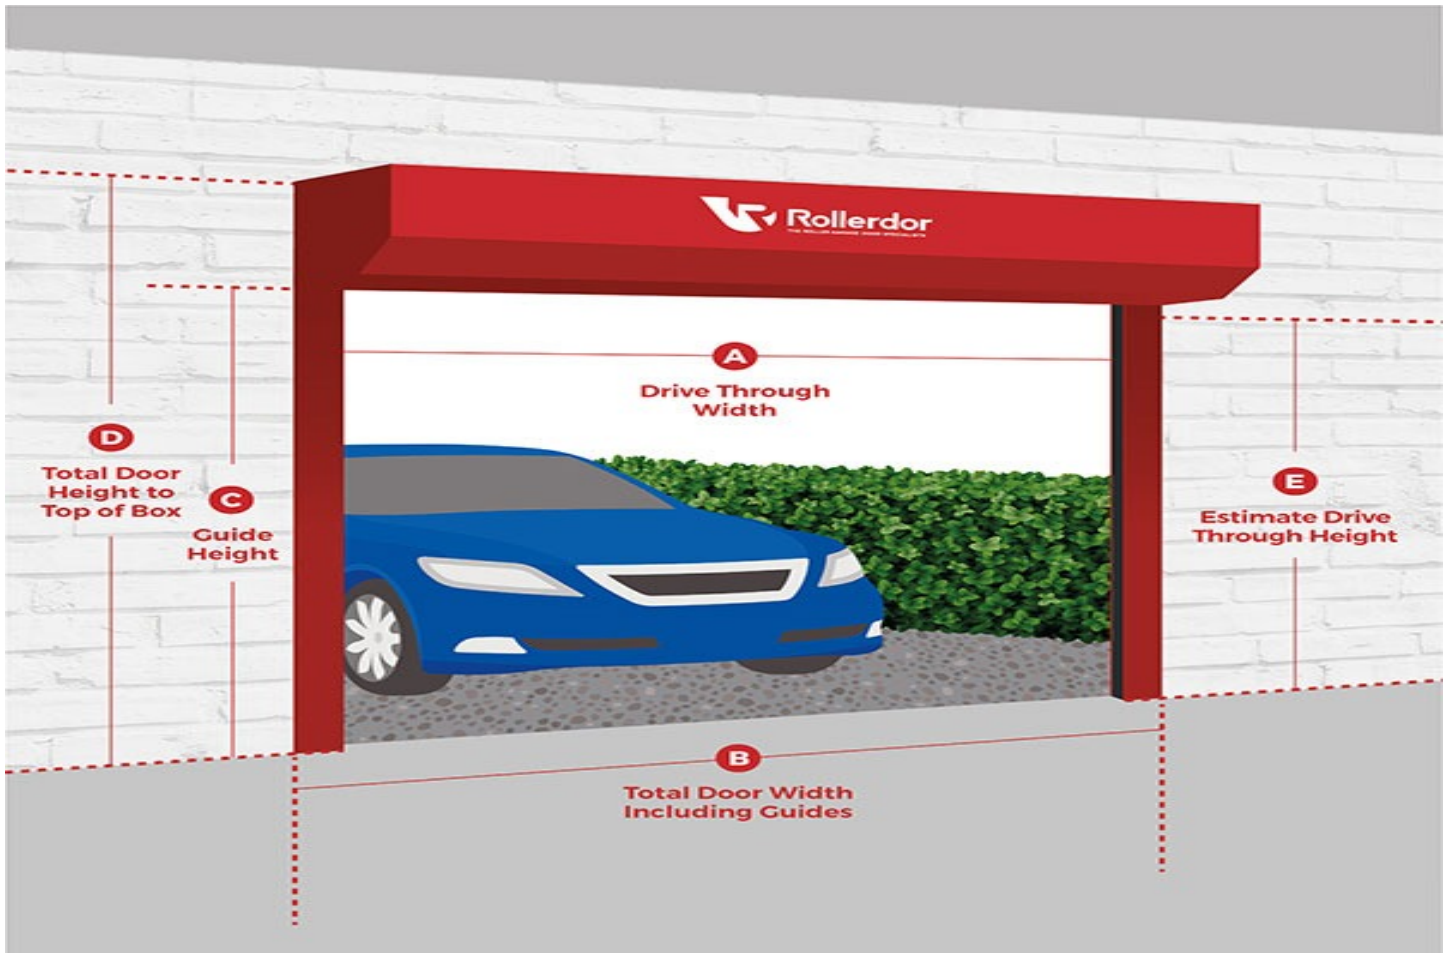

Order details:

Name	Quantity	Price
Novoferm Single Skin Side Hinge	1	1,206.54
Payment Terms: Payment 30 Days		
PAY NOW		
	Subtotal	£ 1,206.54
	VAT	£ 241.31
	Total	£ 1,447.85

Please be aware all finished door sizes work to a tolerance of up to +/- 6mm please take this into consideration when checking your dimensions

Novoferm Single Skin Side Hinge Specifications

Door Model: Regency with Windows_NUO

Quantity: 1

Customer Reference: MF2545A

Door Type: Side Hinge Twin Door

Door Leaf Configuration: 1/2 1/2

Handle Option: Black

Hinge Colour: White

Opening Direction: Open Outwards

Made to Measure: No

Frame Option: Standard Steel Frame White

Optional Extras: No Optional Extras

First Door to Open_Leading Edge: 1/2 1/2 From Outside Right Hand

External Height: 2184

Job Type: Delivery Side Hinge

Delivery to Site: Yes

Terms & Conditions