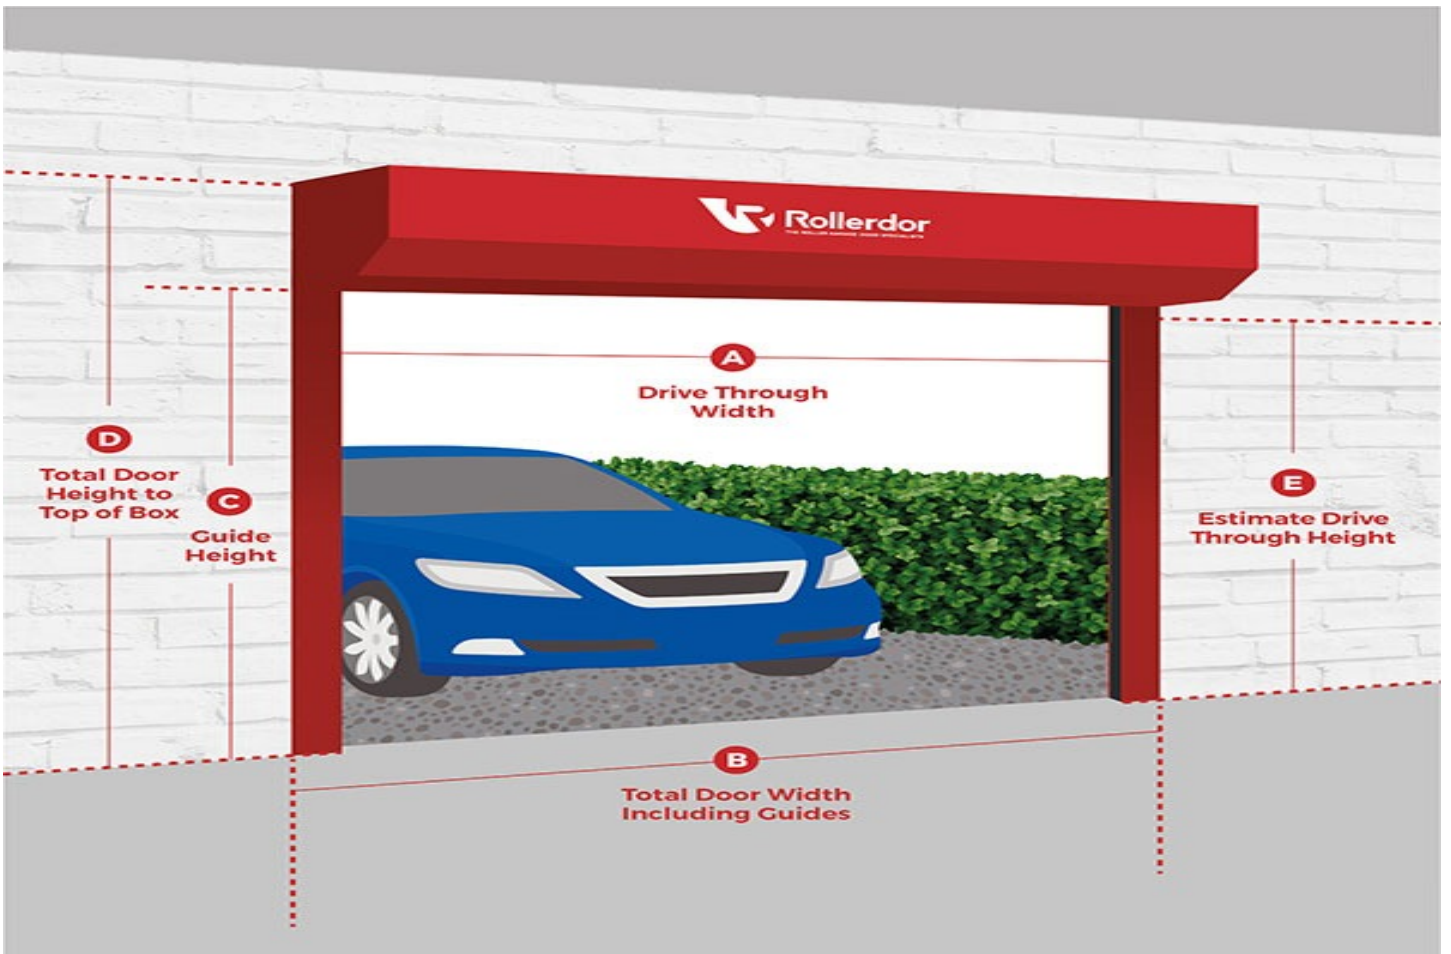

Hi Steve Terry,

Customer Ref: Atherton. WS7/JT Warranty Ansa

Thank you for purchasing your garage door from Tradedor, we've included the details of your order below.

If there is an issue with this order please call us on 01603 743215 or reply back to this email, with all correspondence please remember to include the following reference number 6820 and we will be happy to help.

Customer REF: Atherton. WS7/JT Warranty Ansa

Order details:

Name	Quantity	Price
Tradedor Components	1	159.95
1 X RD20X2ANSA_ST ANSA Single Door Full Kit Standard Height 1930mm plus Doors up to 3500mm wide		

Payment Terms: Payment 30 Days

Subtotal	£ 159.95
VAT	£ 31.99
Total	£ 191.94

Please be aware all finished door sizes work to a tolerance of up to +/- 6mm please take this into consideration when checking your dimensions