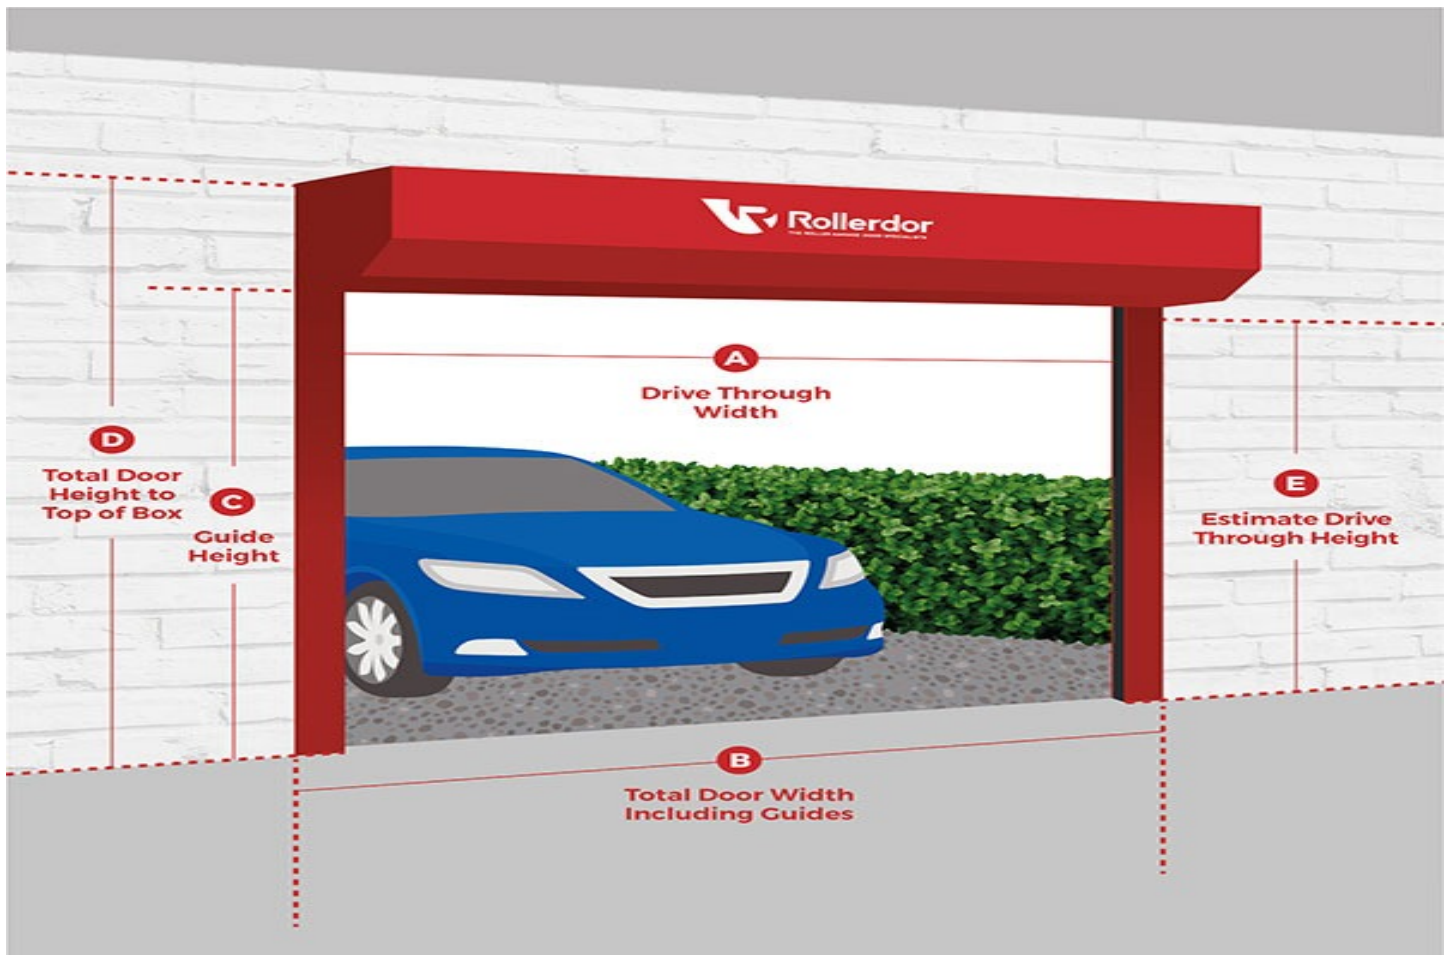

Hi Jonathan Bentley,

Customer Ref: Tufton

Thanks for enquiring with Tradedor. We've created a quote for you, the reference number is 6521.

If you would like to continue or amend this quote please call us on 01603 743215 or reply back to this email, with all correspondence please remember to include the following reference number

Order details:

Name	Quantity	Price	
Novoferm Up and Over Door	1	645.16	
Payment Terms: Payment on order			
		Subtotal	£ 645.16
		VAT	£ 129.03
		Total	£ 774.19

Please be aware all finished door sizes work to a tolerance of up to +/- 6mm please take this into consideration when checking your dimensions