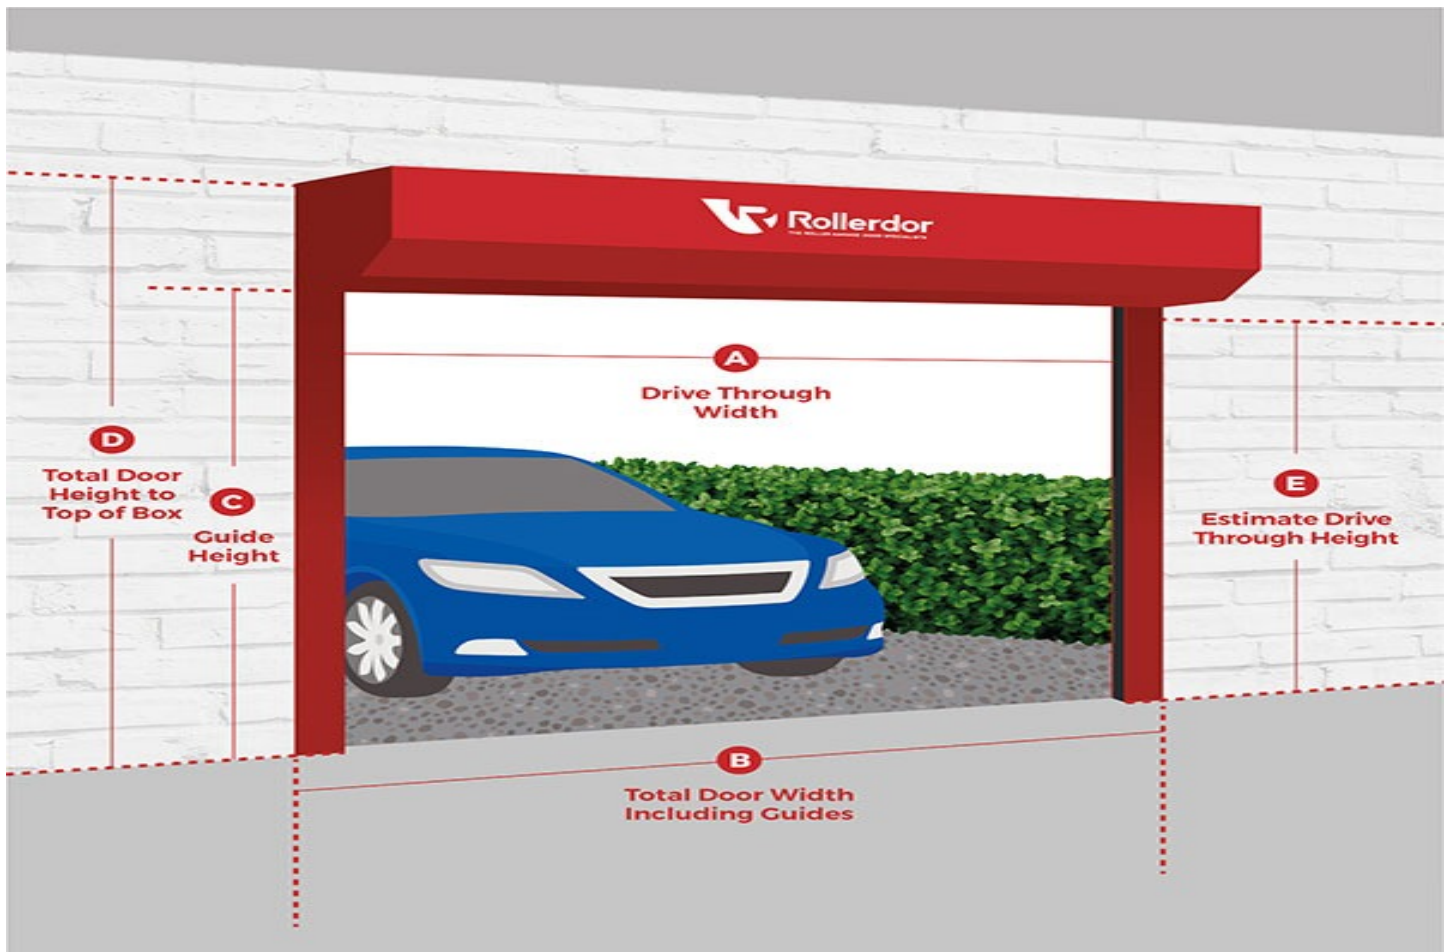

Order details:

Name	Quantity	Price
Teckentrup Auto Trend Sectional Door	1	1,943.24
Payment Terms: Payment on order		
		Subtotal £ 1,943.24
		VAT £ 388.65
		Total £ 2,331.89

Please be aware all finished door sizes work to a tolerance of up to +/- 6mm please take this into consideration when checking your dimensions

Teckentrup Auto Trend Sectional Door Specifications

Customer Reference: Wallace

Quantity: 1

Door Model: SD10 Solid

Grain Choice: Smooth

Frame Colour: Colour Match Frame

Door Colour: 7016 Anthracite Grey

Opening Sizes Width: 5070

Opening Sizes Height: 2190

Installation Width Options: Behind

Installation Height Options: Behind

Holes in Guides and Top Box: Yes

Drive Through Width: 5070

Drive Through Height: 2190

Window Option: No windows