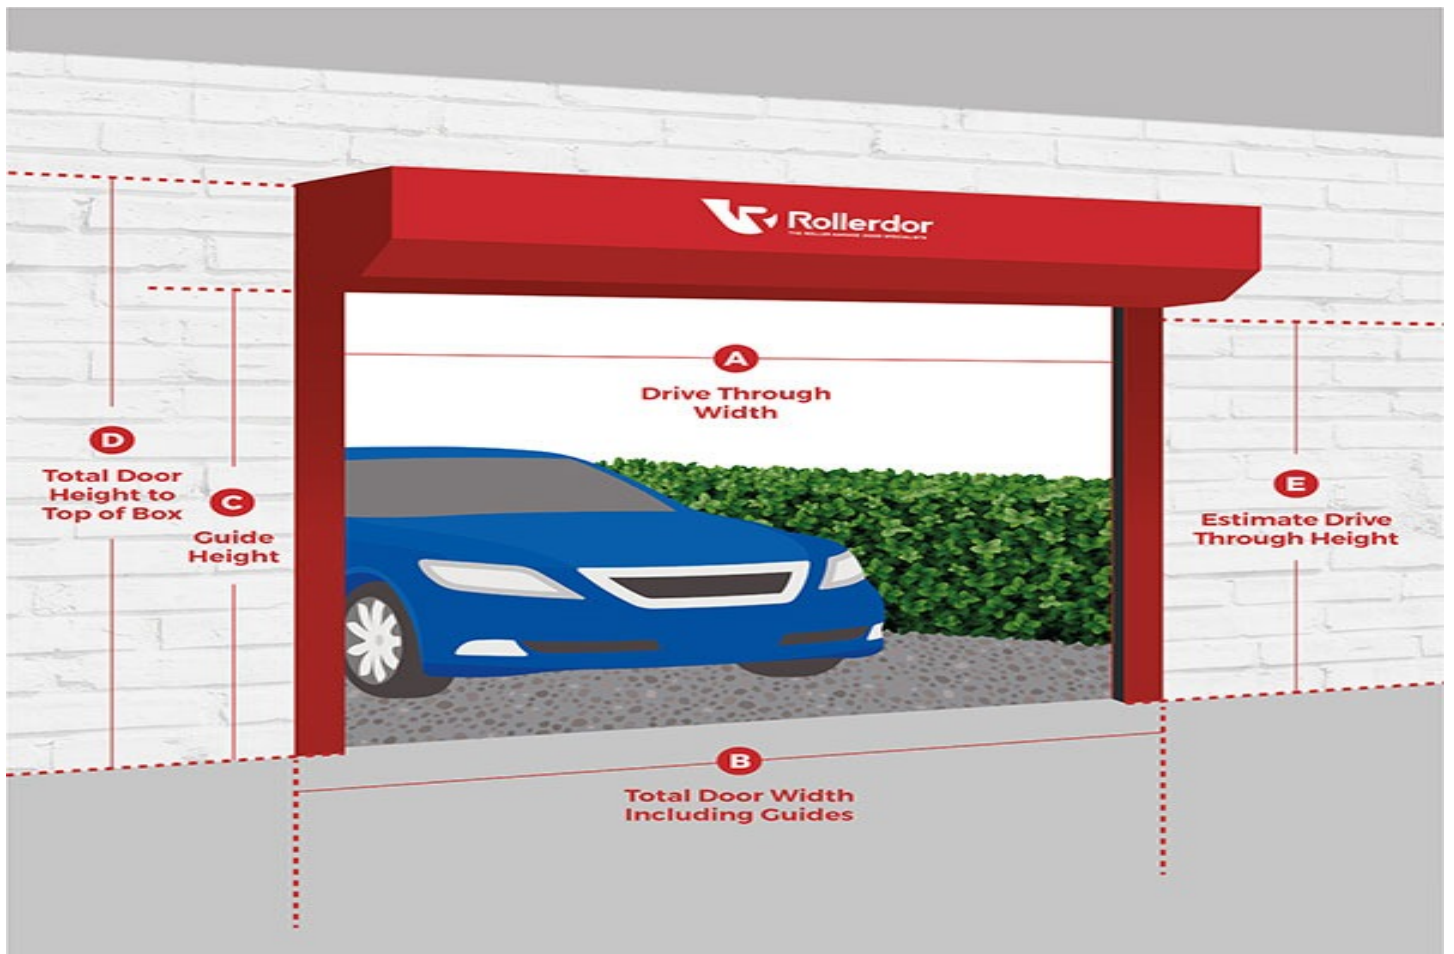

Hi Matt Workman,

Customer Ref: 3.6V Batteries

Thank you for purchasing your garage door from Tradedor, we've included the details of your order below.

If there is an issue with this order please call us on 01603 743215 or reply back to this email, with all correspondence please remember to include the following reference number 6268 and we will be happy to help.

Customer REF: 3.6V Batteries

Order details:

Name	Quantity	Price
Tradedor Components	1	15.00
2 X RD20BAT		

Payment Terms: Payment 30 Days

Subtotal	£ 15.00
VAT	£ 3.00
Total	£ 18.00

Please be aware all finished door sizes work to a tolerance of up to +/- 6mm please take this into consideration when checking your dimensions