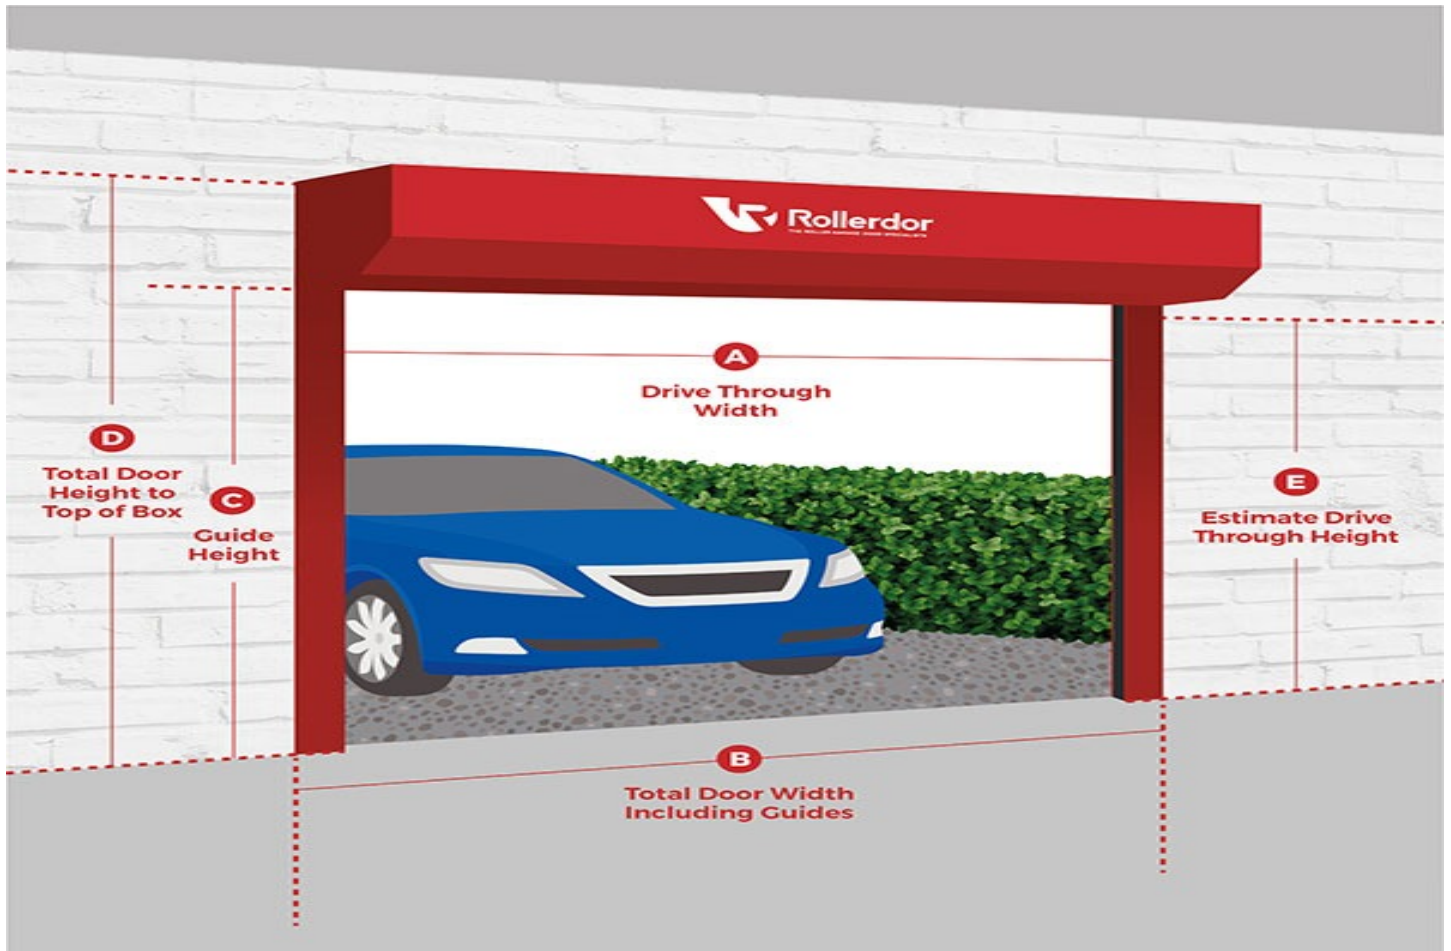

Hi Nigel Terry,

Customer Ref: Stock components

Thank you for purchasing your garage door from Tradedor, we've included the details of your order below.

If there is an issue with this order please call us on 01603 743215 or reply back to this email, with all correspondence please remember to include the following reference number 6264 and we will be happy to help.

Customer REF: Stock components

Order details:

Name	Quantity	Price
Tradedor Components	1	395.53
1 X RD3X2 Genesis Receiver Box 1 X RD80NM Standard 80Nm Motor 1 X 70 Octagonal Adapters for RD80Nm Standard Motor 2 X RD20X2ANSA_ST ANSA Single Door Full Kit Standard Height 1930mm plus Doors up to 3500mm wide		

PAY NOW

Subtotal	£ 395.53
VAT	£ 79.11
Total	£ 474.64

Please be aware all finished door sizes work to a tolerance of up to +/- 6mm please take this into consideration when checking your dimensions