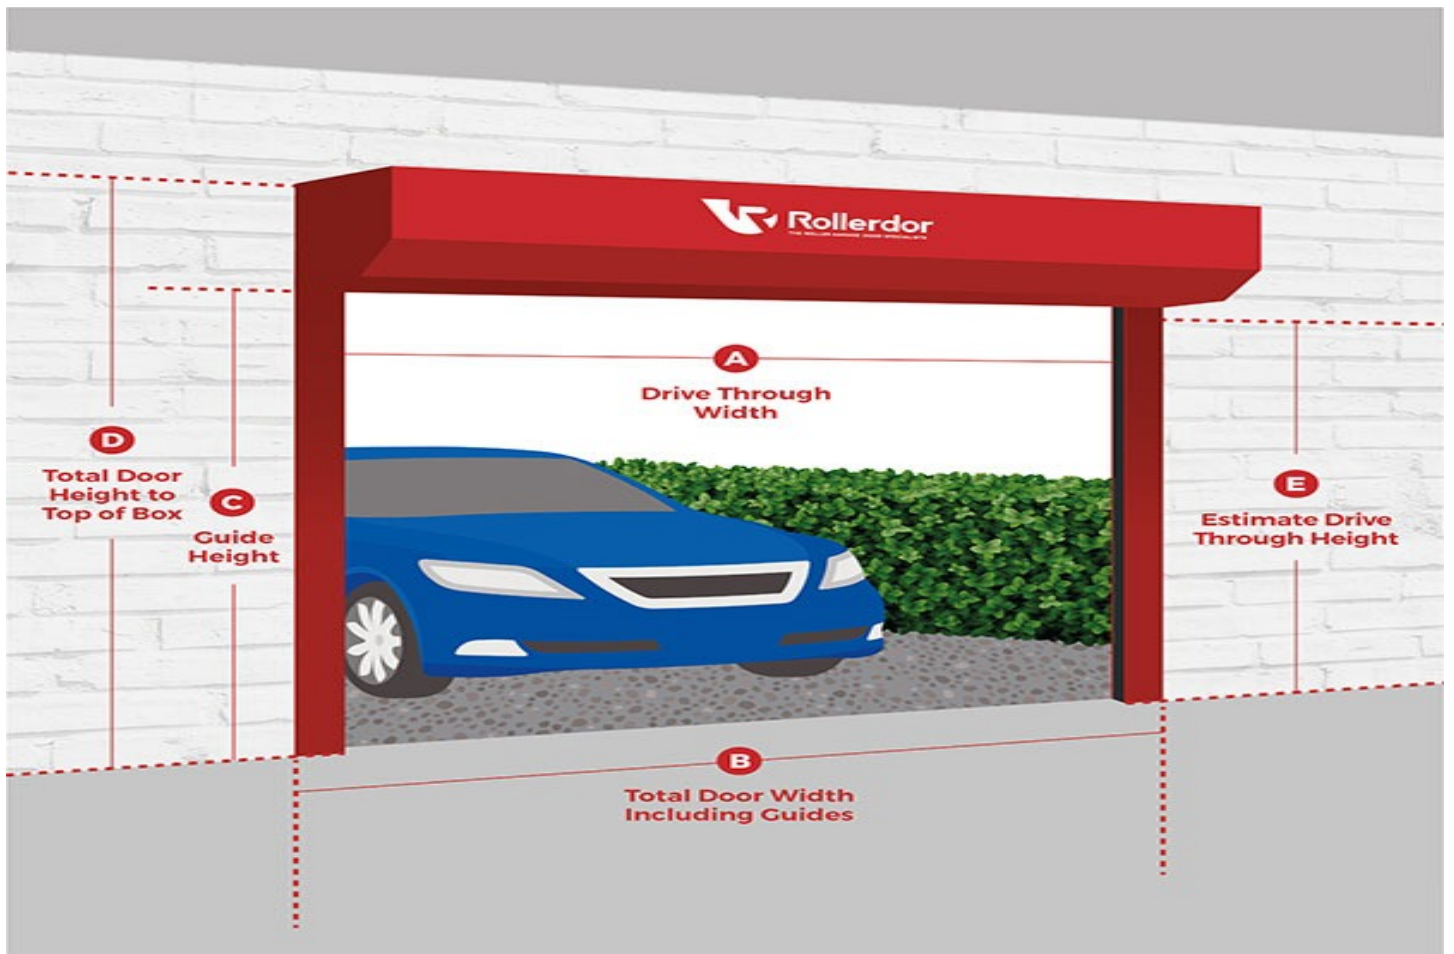

Hi Lockdown Doors (Trade),

Customer Ref:Denise

Thank you for purchasing your garage door from Tradedor, we've included the details of your order below.

If there is an issue with this order please call us on 01603 743215 or reply back to this email, with all correspondence please remember to include the following reference number 5967 and we will be happy to help.

Customer REF: Denise

Order details:

Name	Quantity	Price
Tradedor Components	1	130.00
1 X RD20X2SOM Rollixo Receiver Box		

PAY NOW

Subtotal	£ 130.00
VAT	£ 26.00
Total	£ 156.00

Please be aware all finished door sizes work to a tolerance of up to +/- 6mm please take this into consideration when checking your dimensions