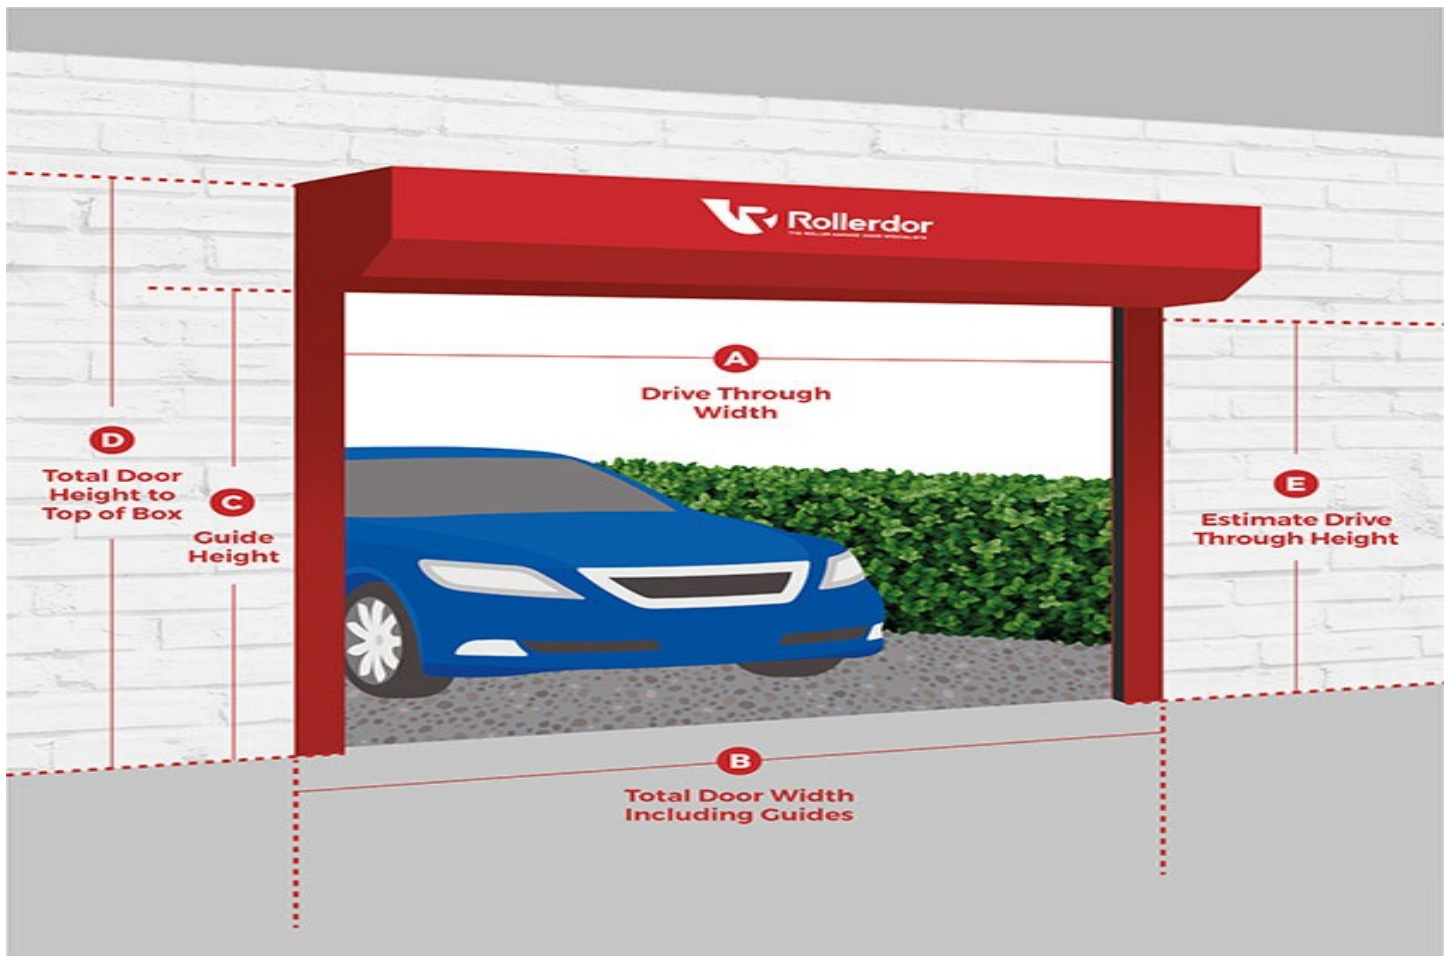

Customer REF: Martin Davis - ANSA Track

Order details:

Name	Quantity	Price
Tradedor Components	1	72.50
1 X LOWTRACKANSA_S Ansa Low track with Short lead		

Payment Terms: Payment 30 Days

Subtotal	£ 72.50
VAT	£ 14.50
Total	£ 87.00

Please be aware all finished door sizes work to a tolerance of up to +/- 6mm please take this into consideration when checking your dimensions

Tradedor Components Specifications

Quantity: 1

Accessories: Safety Edge Accessories

Safety Edge Accessories Options: LOWTRACKANSA_S Ansa Low track with Short lead

Customer Reference: Martin Davis - ANSA Track

Notes: LOW TRACK ANSA

Terms & Conditions