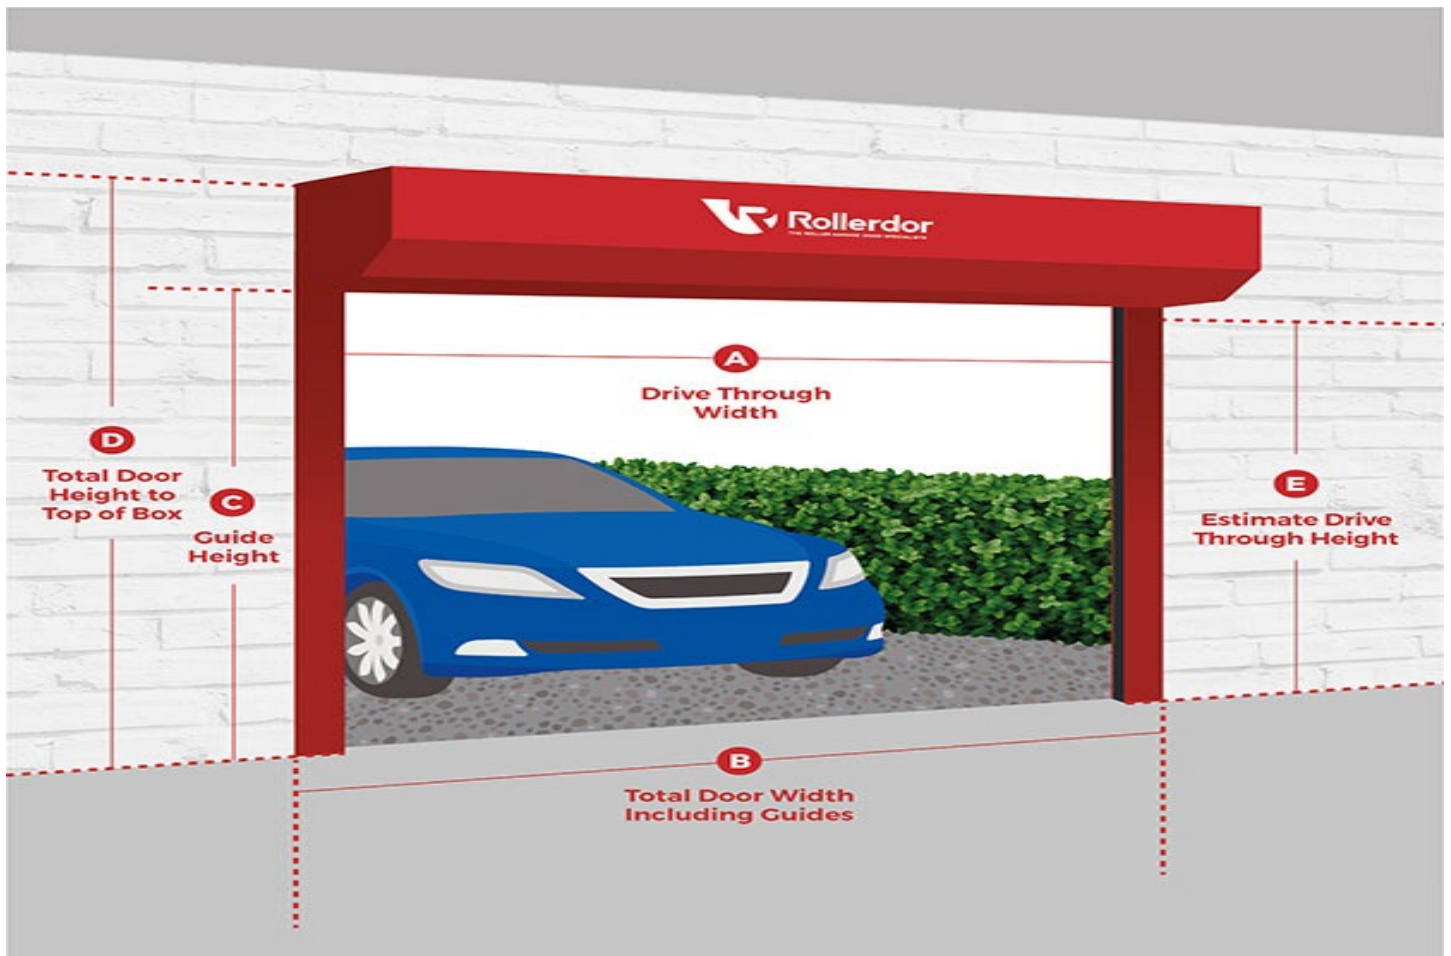

Customer REF:

Order details:

Name	Quantity	Price
Rollerdor Components	1	6.25
1 X Qty 1 Pair IGP55 Push Fit Inlet Guide		

PAY NOW

Subtotal	£ 6.25
VAT	£ 1.25
Total	£ 7.50

Please be aware all finished door sizes work to a tolerance of up to +/- 6mm please take this into consideration when checking your dimensions