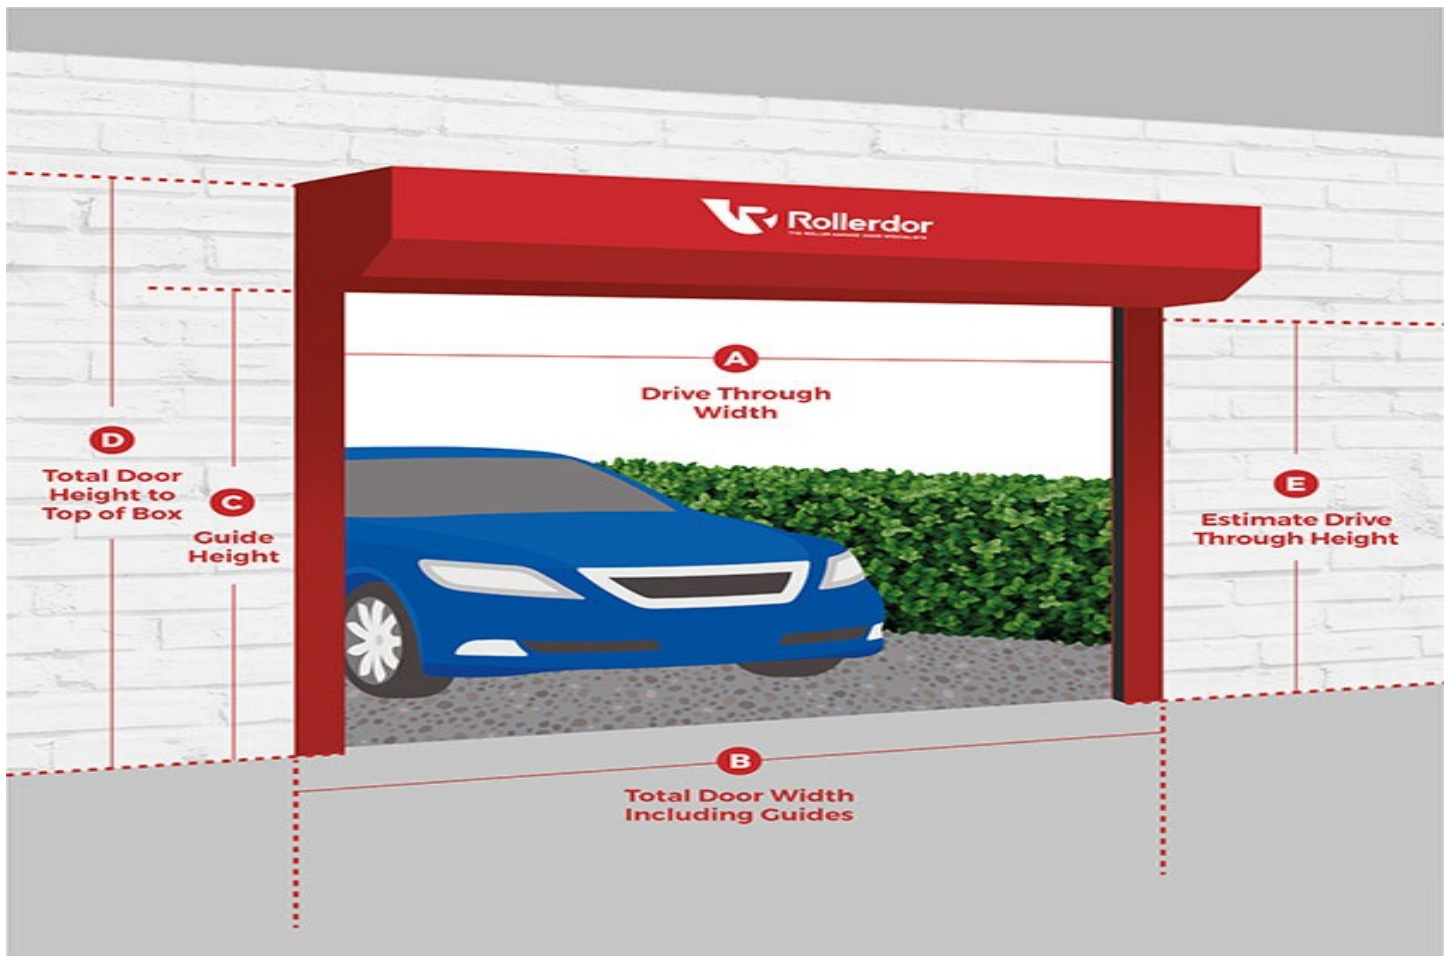

Please be aware all finished door sizes work to a tolerance of up to +/- 6mm please take this into consideration when checking your dimensions

Tradedor Components Specifications

Quantity: 1

Accessories: Safety Edge Receiver Box