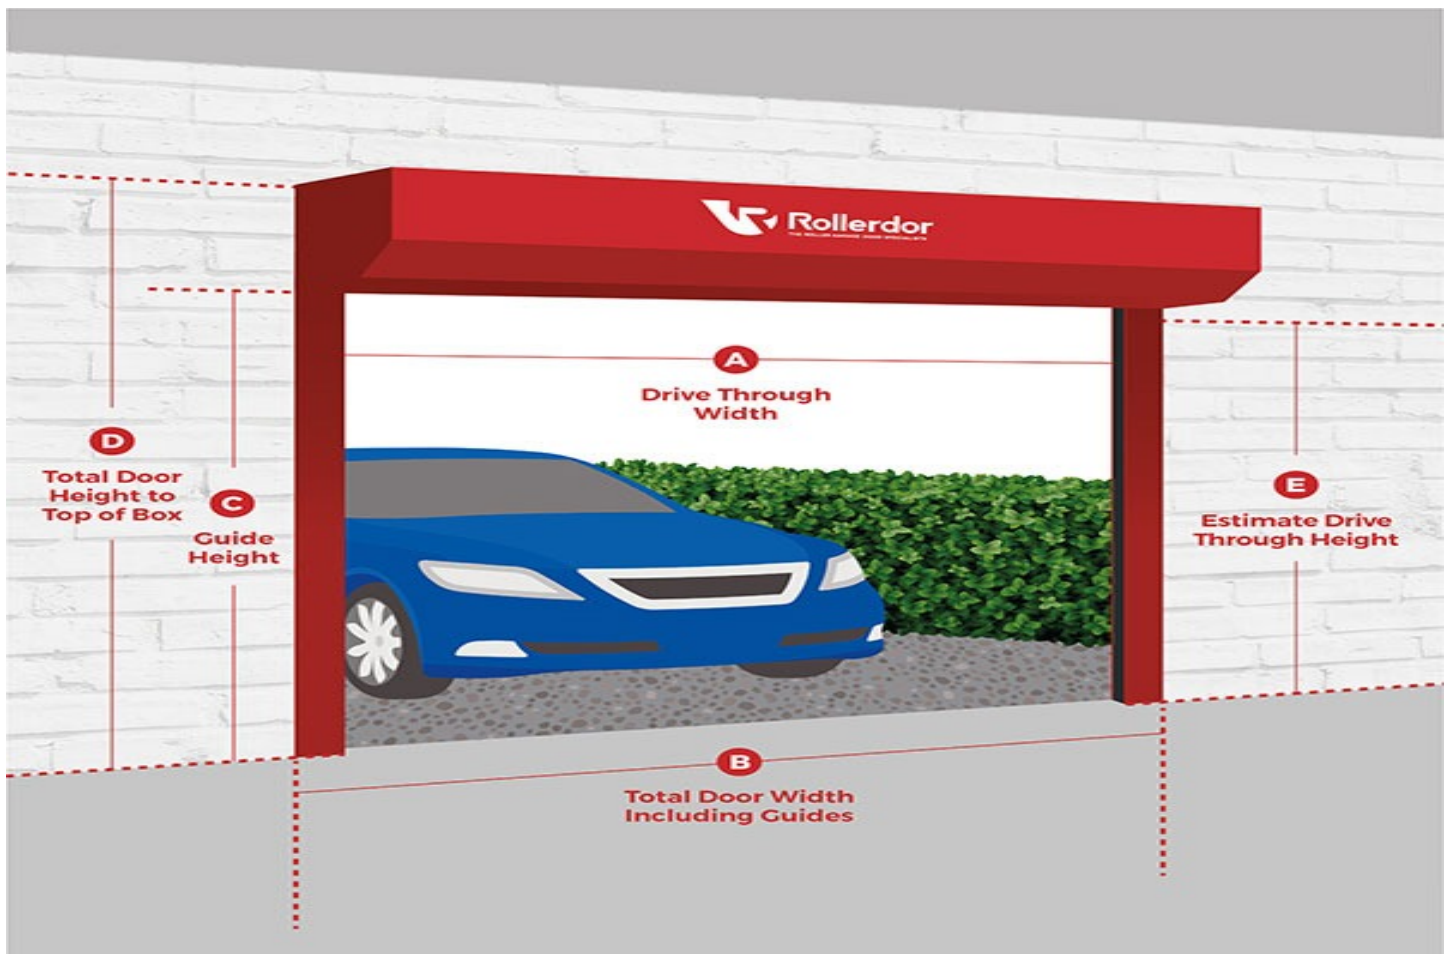

Hi Kevin Gibson,

Customer Ref:phone quote 13/2/2026

Thanks for enquiring with Tradedor. We've created a quote for you, the reference number is 5842.

If you would like to continue or amend this quote please call us on 01603 743215 or reply back to this email, with all correspondence please remember to include the following reference number

Order details:

Name	Quantity	Price
TD77 Replacement Frame	1	85.72
TD77 Replacement Slat	1	78.60
Tradedor Components	1	144.95
1 X RD20X2ANSA_ST ANSA Single Door Full Kit Standard Height 1930mm plus Doors up to 3500mm wide		

PAY NOW

Subtotal	£ 309.27
VAT	£ 61.85
Total	£ 371.12

Please be aware all finished door sizes work to a tolerance of up to +/- 6mm please take this into consideration when checking your dimensions