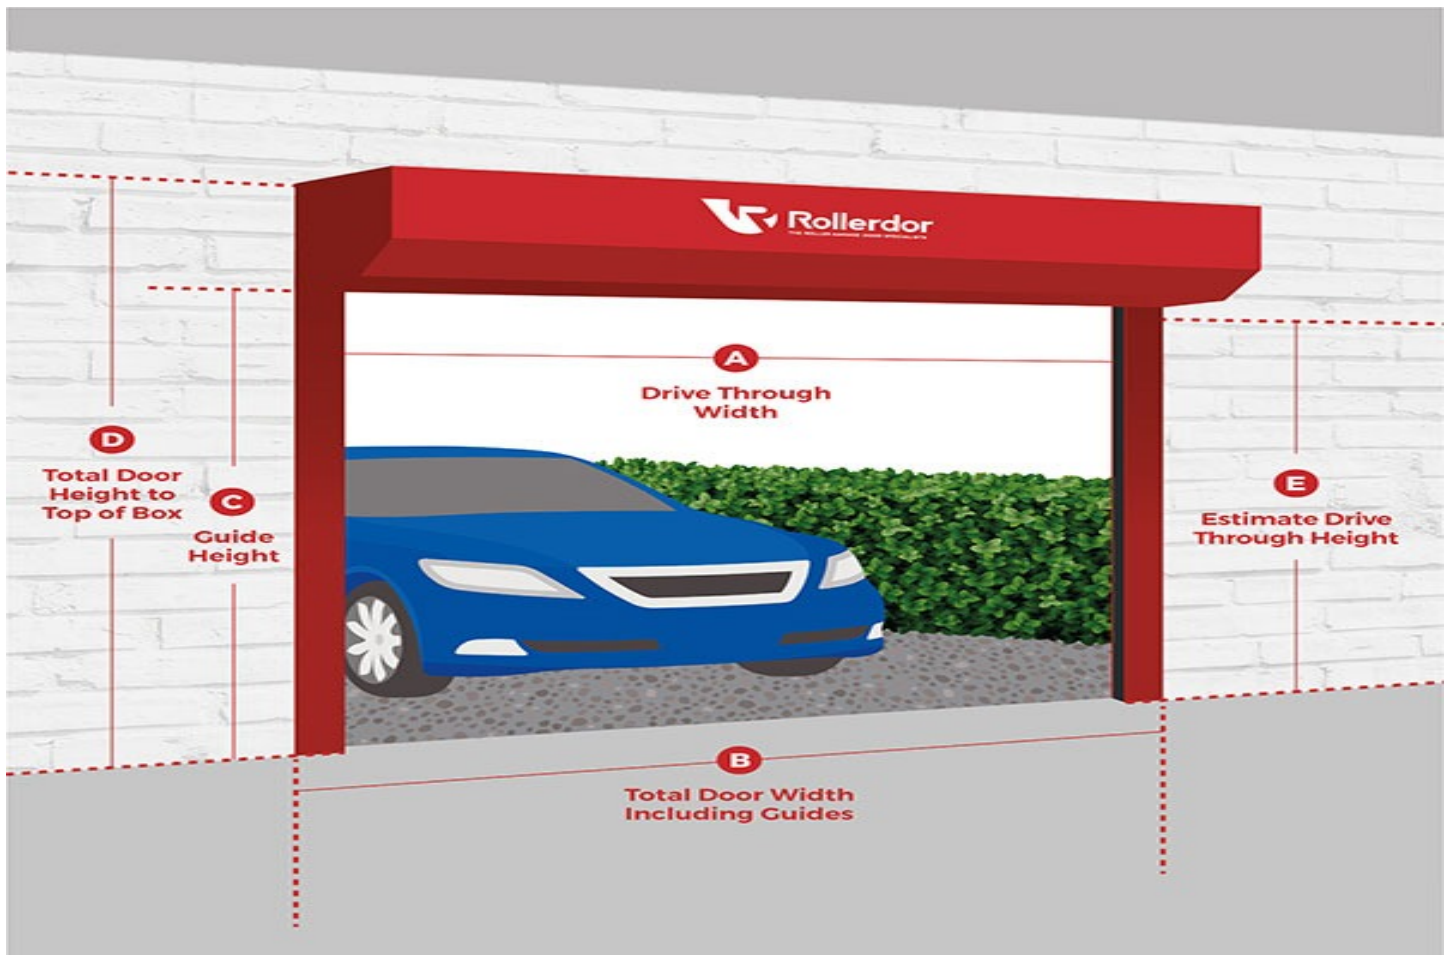

Hi Dawn Roach,

Customer Ref: Kilbee

Thanks for enquiring with Tradedor. We've created a quote for you, the reference number is 5148.

If you would like to continue or amend this quote please call us on 01603 743215 or reply back to this email, with all correspondence please remember to include the following reference number

Order details:

Name	Quantity	Price
Teckentrup Insulated Side Hinge Door	1	1,422.23
		Subtotal £ 1,422.23
		VAT £ 284.45
		Total £ 1,706.68

Please be aware all finished door sizes work to a tolerance of up to +/- 6mm please take this into consideration when checking your dimensions