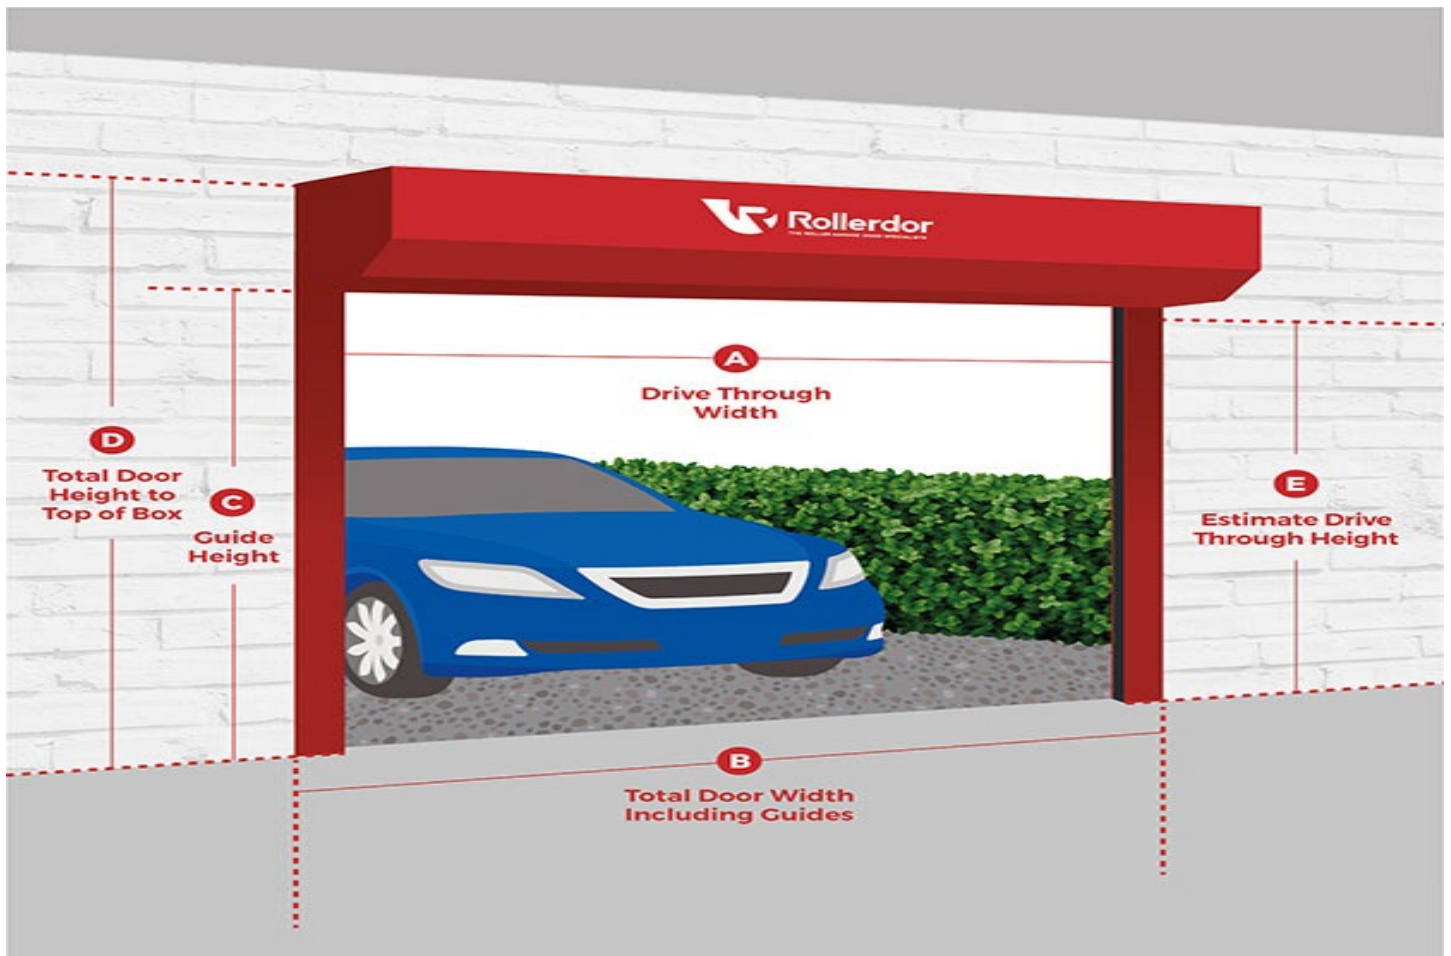

Customer REF:

Order details:

| Name | Quantity | Price |
|--|----------|-------|
| Rollerdor Components | 1 | 50.00 |
| 1 X GOBSOM Somfy Push Button Wall Switch | | |

PAY NOW

| | |
|--------------|----------------|
| Subtotal | £ 50.00 |
| VAT | £ 10.00 |
| Total | £ 60.00 |

Please be aware all finished door sizes work to a tolerance of up to +/- 6mm please take this into consideration when checking your dimensions

Rollerdor Components Specifications

Quantity: 1

Accessories: Safety Edge Accessories