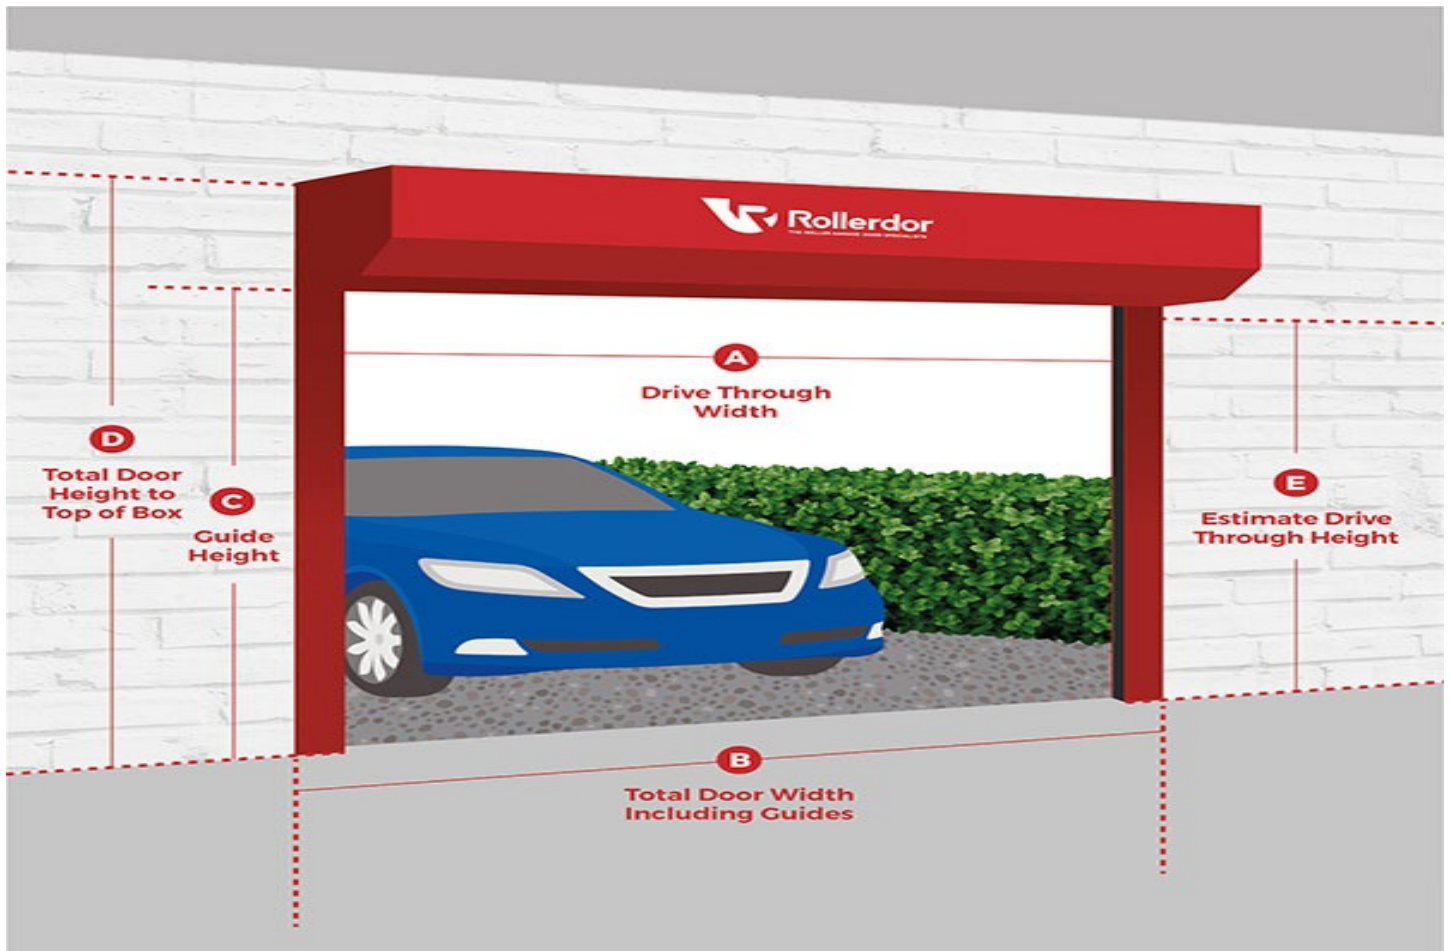

Hi Gary Scott,

Customer Ref: Gary Scott

Thank you for purchasing your garage door from Tradedor, we've included the details of your order below.

If there is an issue with this order please call us on 01603 743215 or reply back to this email, with all correspondence please remember to include the following reference number 5695 and we will be happy to help.

Customer REF: Gary Scott

Order details:

Name	Quantity	Price
Rollerdor Components	1	199.50
1 X RD20X2ANSA_ST ANSA Single Door Full Kit Standard Height 1930mm plus Doors up to 3500mm wide 12 X EL55BPC Endlocks for the 55 Slat		

PAY NOW

Subtotal	£ 199.50
VAT	£ 39.90
Total	£ 239.40

Please be aware all finished door sizes work to a tolerance of up to +/- 6mm please take this into consideration when checking your dimensions