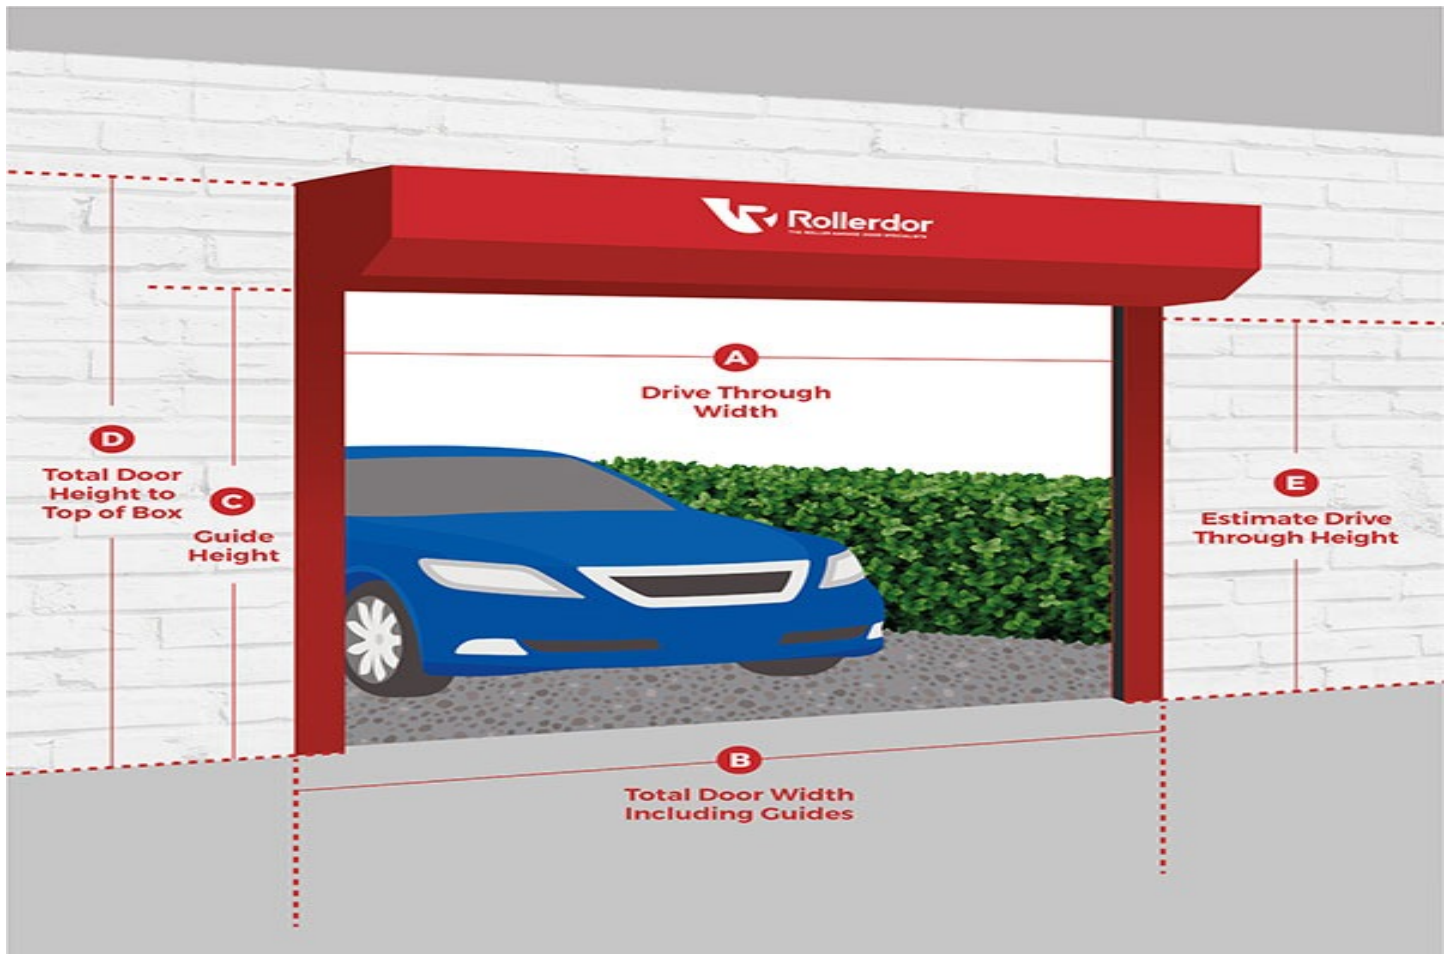

Please be aware all finished door sizes work to a tolerance of up to +/- 6mm please take this into consideration when checking your dimensions

Tradedor Components Specifications

Quantity: 1

Accessories: Safety Edge Receiver Box, Safety Edge Accessories