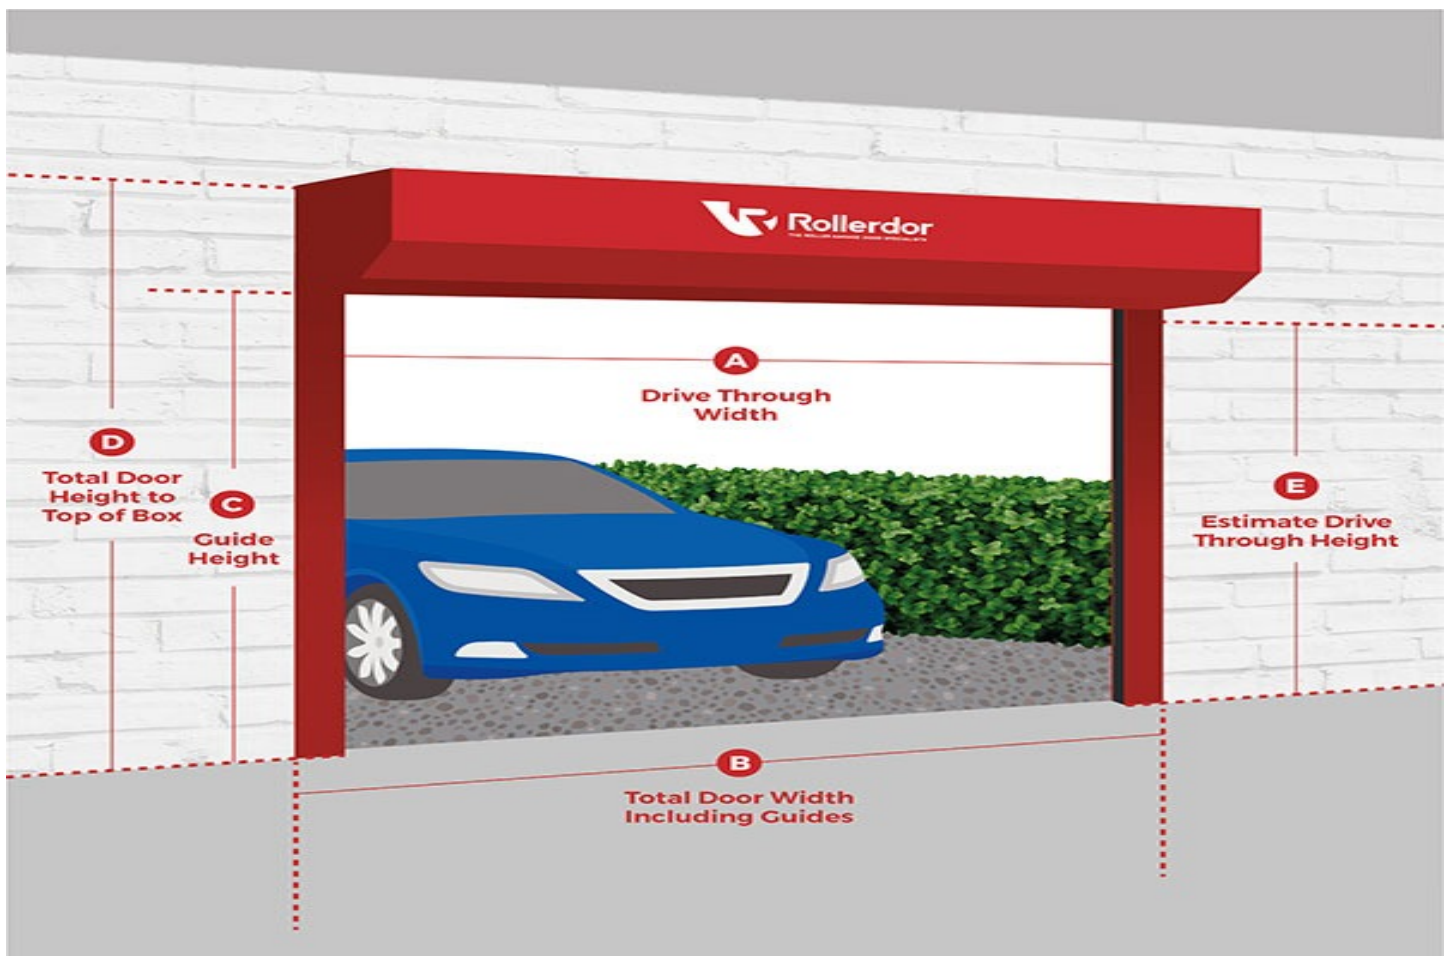

Hi David Harries,

Customer Ref:ORD20260206123215

Thank you for purchasing your garage door from Tradedor, we've included the details of your order below.

If there is an issue with this order please call us on 01603 743215 or reply back to this email, with all correspondence please remember to include the following reference number 5672 and we will be happy to help.

Customer REF: ORD20260206123215

Order details:

Name	Quantity	Price
Rollerdor Components	1	35.42
1 X RD3X2 Genesis Receiver Box		

PAY NOW

Subtotal	£ 35.42
VAT	£ 7.08
Total	£ 42.50

Please be aware all finished door sizes work to a tolerance of up to +/- 6mm please take this into consideration when checking your dimensions