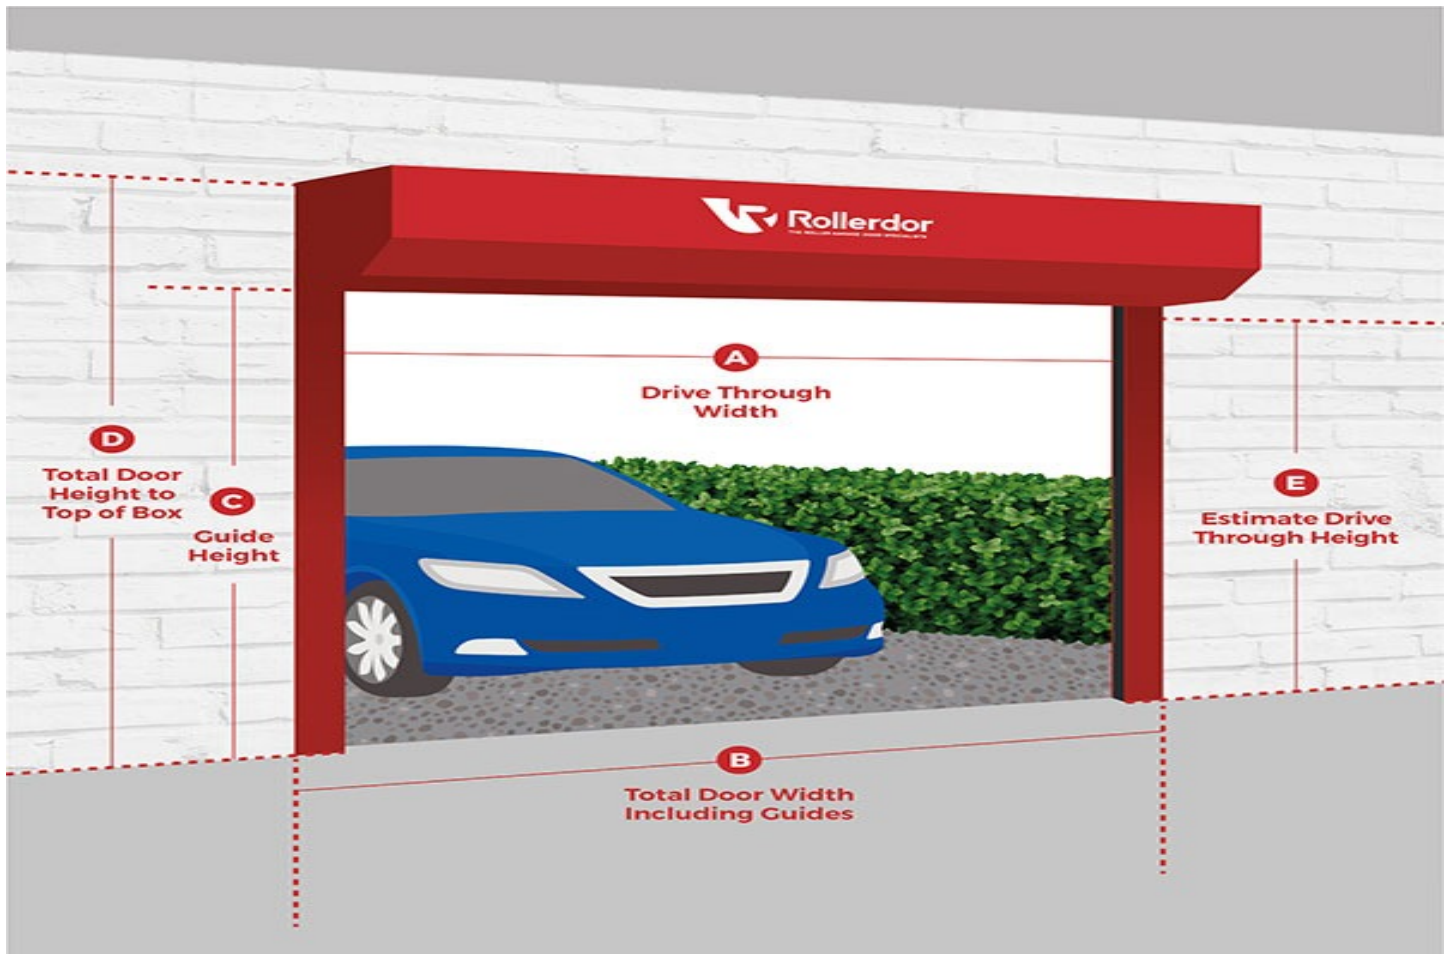

Customer REF: ORD20260206123415

Order details:

Name	Quantity	Price
Rollerdor Components	1	32.50
2 X RD2 Black Handset with Leather Strap for RD2X2 and RD4X2 Control System		

PAY NOW

Subtotal	£ 32.50
VAT	£ 6.50
Total	£ 39.00

Please be aware all finished door sizes work to a tolerance of up to +/- 6mm please take this into consideration when checking your dimensions

Rollerdor Components Specifications

Quantity: 1

Accessories: Handsets