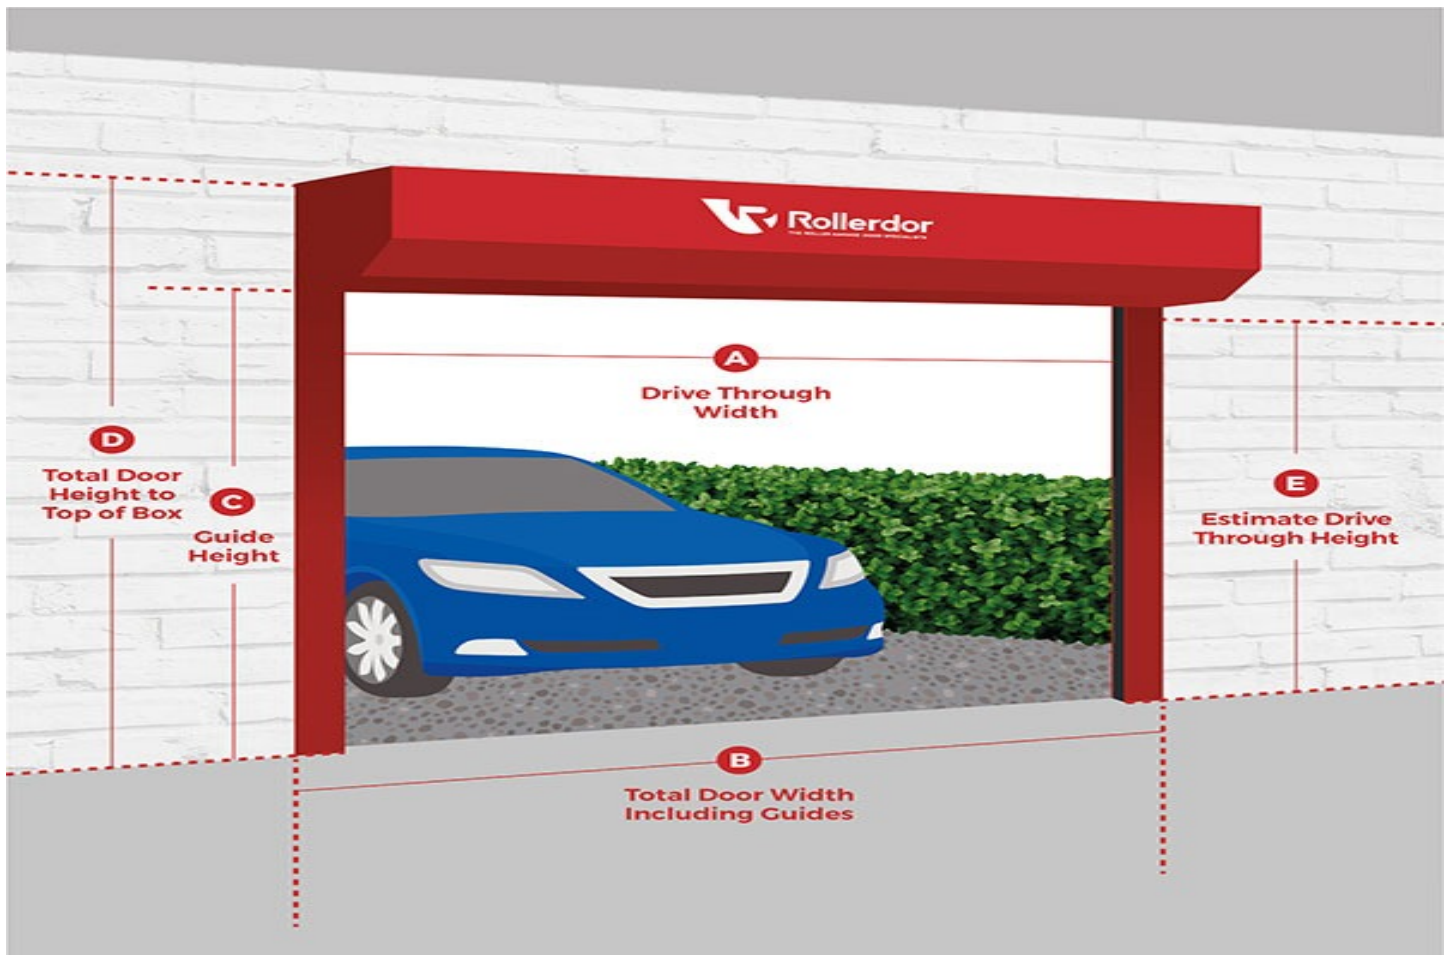

Hi SW Trade Frames Ltd,

Customer Ref:

Thanks for enquiring with Tradedor. We've created a quote for you, the reference number is 5642.

If you would like to continue or amend this quote please call us on 01603 743215 or reply back to this email, with all correspondence please remember to include the following reference number

Order details:

Name	Quantity	Price
Novoferm Special Net Price up and overs	1	485.00
Payment Terms: Payment before delivery		
	Subtotal	£ 485.00
	VAT	£ 97.00
	Total	£ 582.00

Please be aware all finished door sizes work to a tolerance of up to +/- 6mm please take this into consideration when checking your dimensions