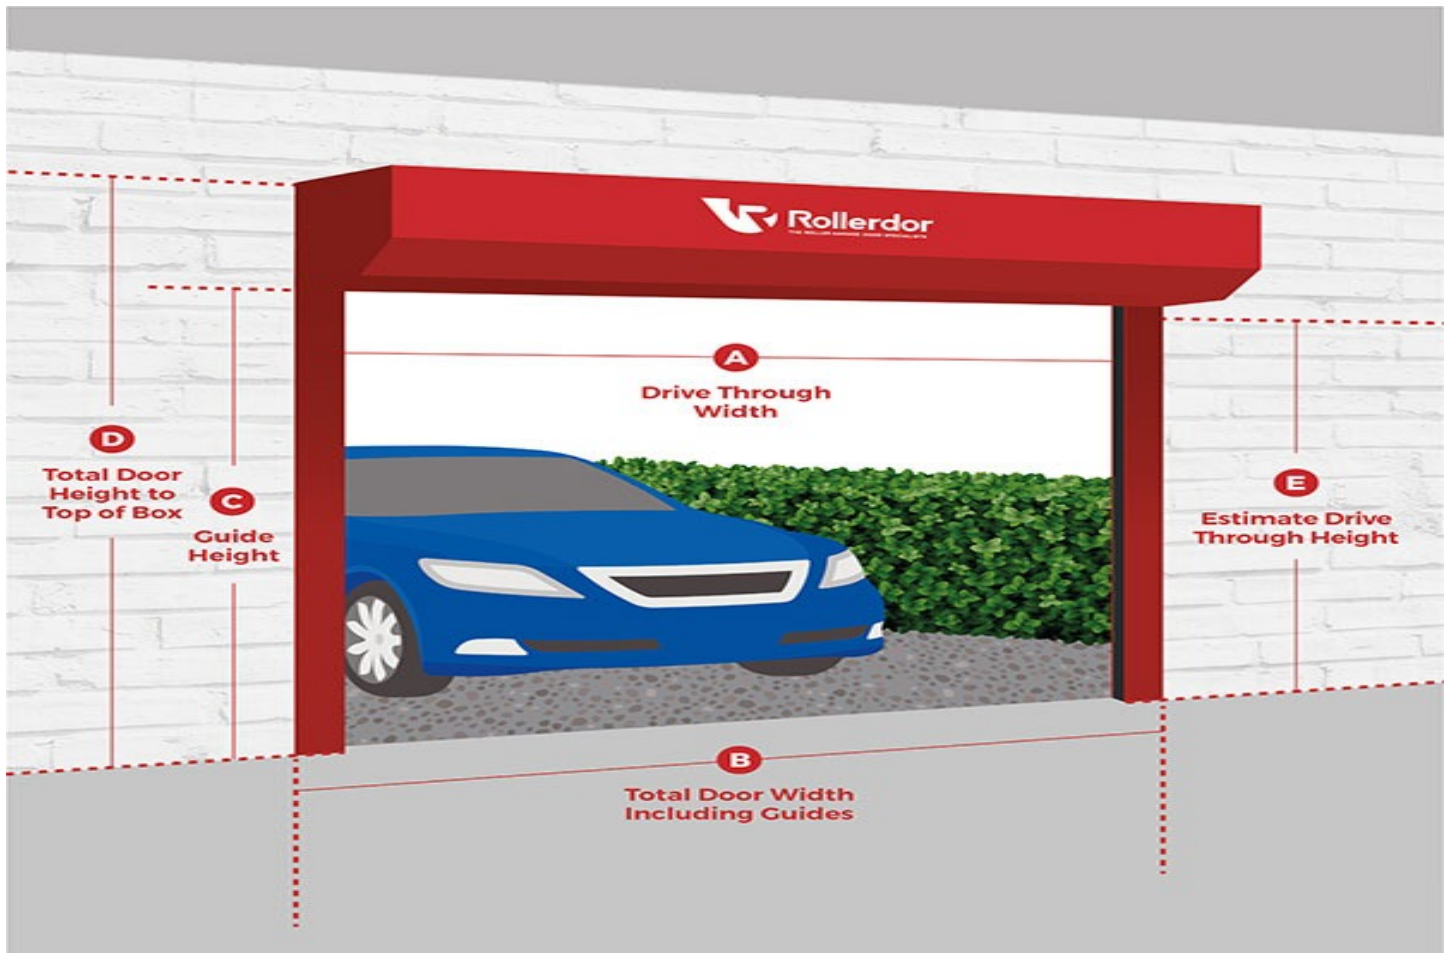

Hi Jonathan Bentley,

Customer Ref: Letterston Plot 4

Thanks for enquiring with Tradedor. We've created a quote for you, the reference number is 5601.

If you would like to continue or amend this quote please call us on 01603 743215 or reply back to this email, with all correspondence please remember to include the following reference number

Order details:

Name	Quantity	Price
Garador Up and Over Door	1	846.39
Garador Up and Over Door	1	818.36
Other Supplier Components	1	165.00
Other Supplier Components	1	165.00

PAY NOW

Subtotal	£ 1,994.75
VAT	£ 398.95
Total	£ 2,393.70

Please be aware all finished door sizes work to a tolerance of up to +/- 6mm please take this into consideration when checking your dimensions