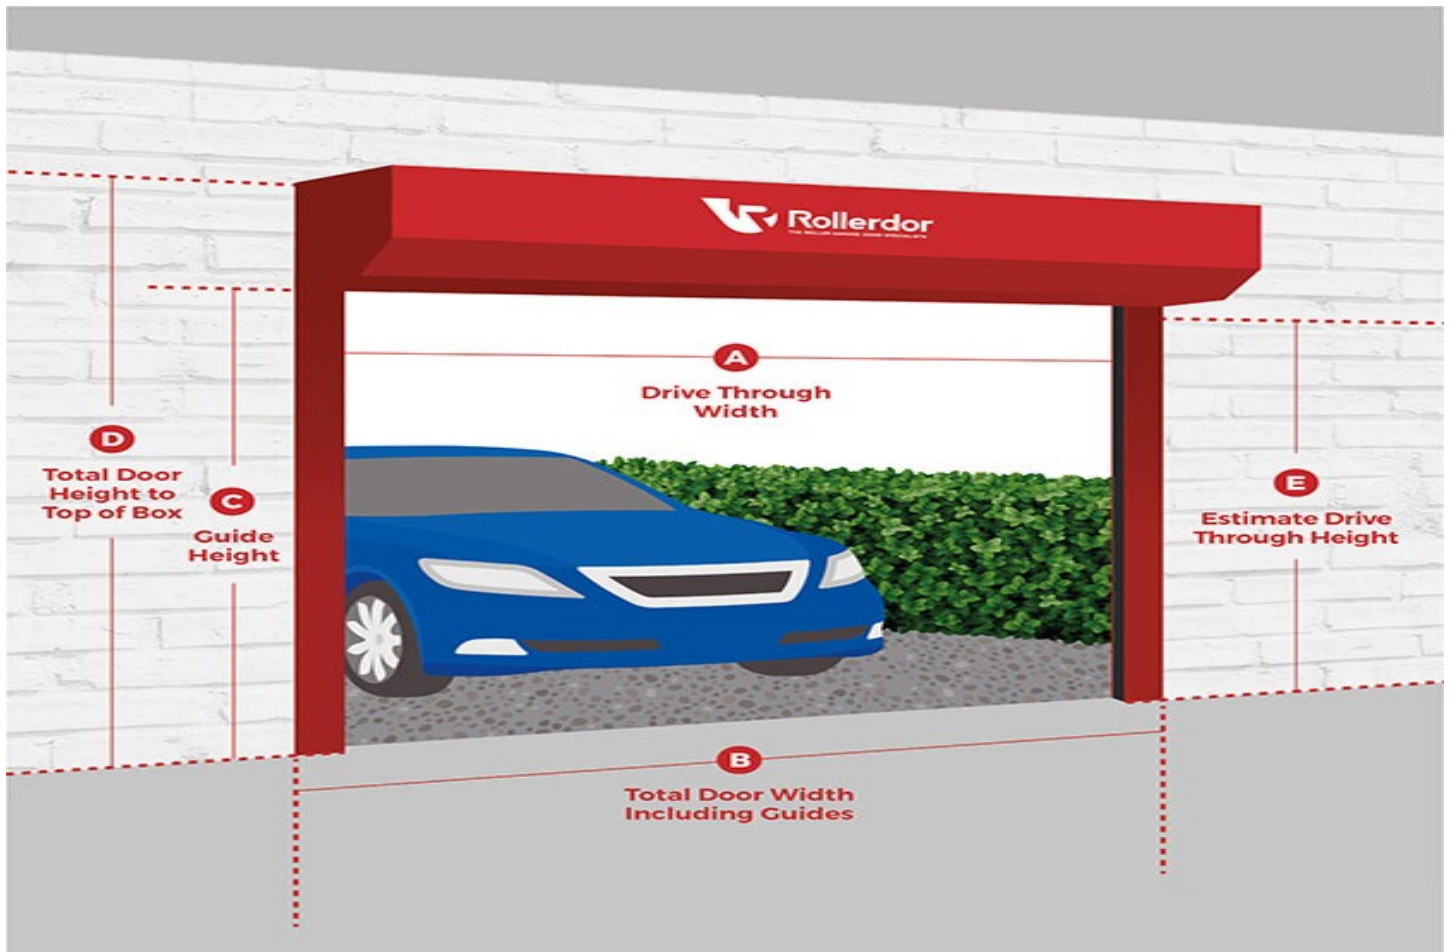

Hi Christian Kirby,

Customer Ref: Stock030226 5 of 5

Thank you for purchasing your garage door from Tradedor, we've included the details of your order below.

If there is an issue with this order please call us on 01603 743215 or reply back to this email, with all correspondence please remember to include the following reference number 5492 and we will be happy to help.

Customer REF: Stock030226 5 of 5

Order details:

Name	Quantity	Price
Garador Special Net Price Up and Overs	1	367.50

Payment Terms: Payment 30 Days

[PAY NOW](#)

Subtotal	£ 1,837.50
VAT	£ 367.50
Total	£ 2,205.00

Please be aware all finished door sizes work to a tolerance of up to +/- 6mm please take this into consideration when checking your dimensions