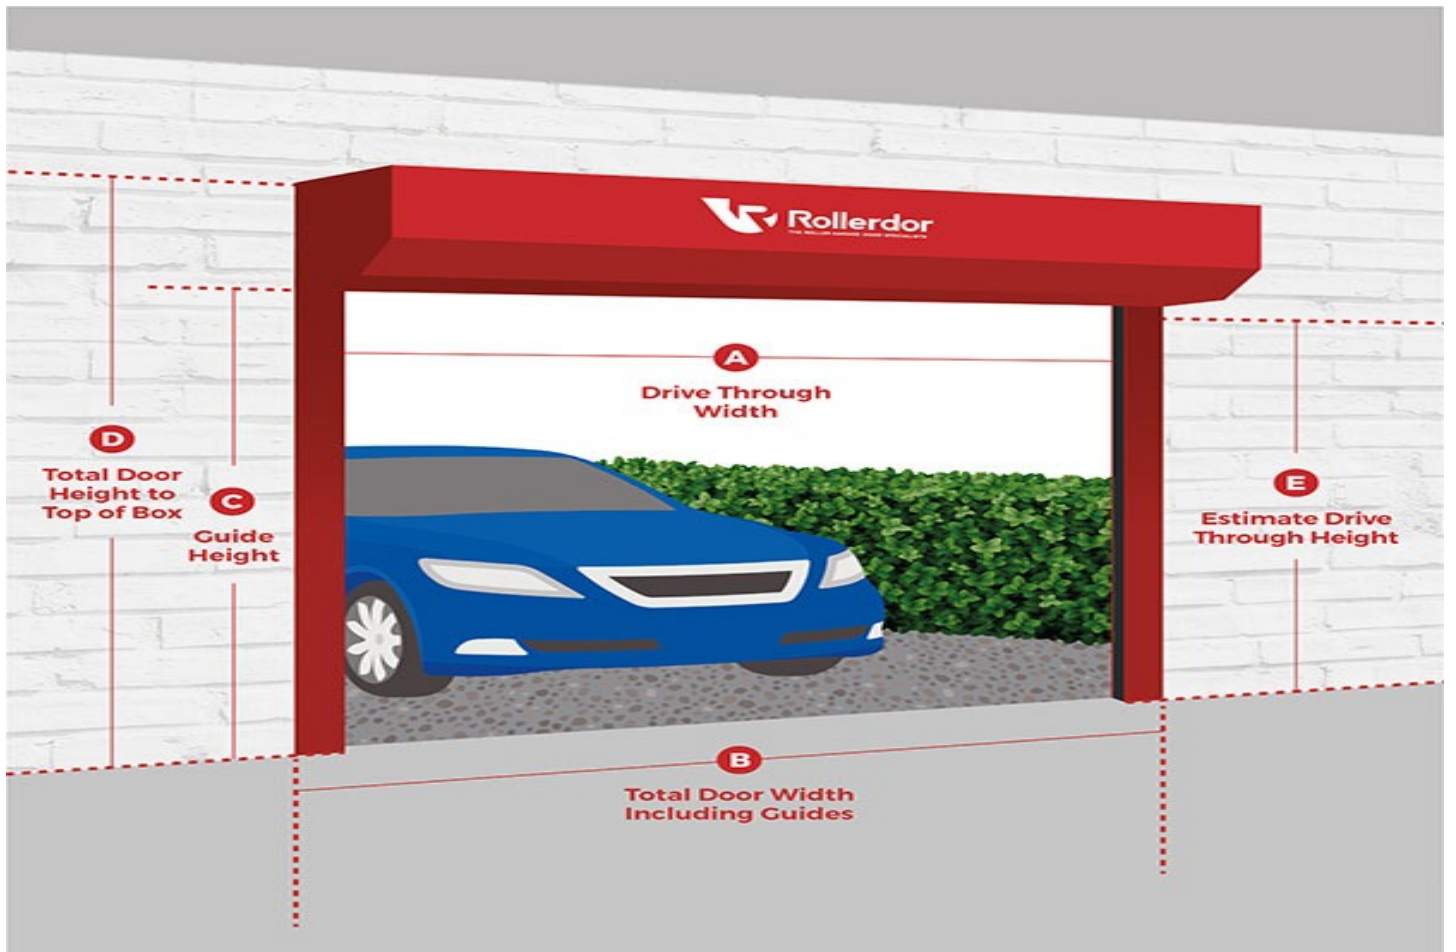

Hi Martin Back,

Customer Ref:30-1-2026

Thank you for purchasing your garage door from Tradedor, we've included the details of your order below.

If there is an issue with this order please call us on 01603 743215 or reply back to this email, with all correspondence please remember to include the following reference number 5387 and we will be happy to help.

Customer REF: 30-1-2026

Order details:

Name	Quantity	Price
Teckentrup Sectional Door	1	1,263.67

PAY NOW

Subtotal	£ 1,263.67
VAT	£ 252.73
Total	£ 1,516.40

Please be aware all finished door sizes work to a tolerance of up to +/- 6mm please take this into consideration when checking your dimensions