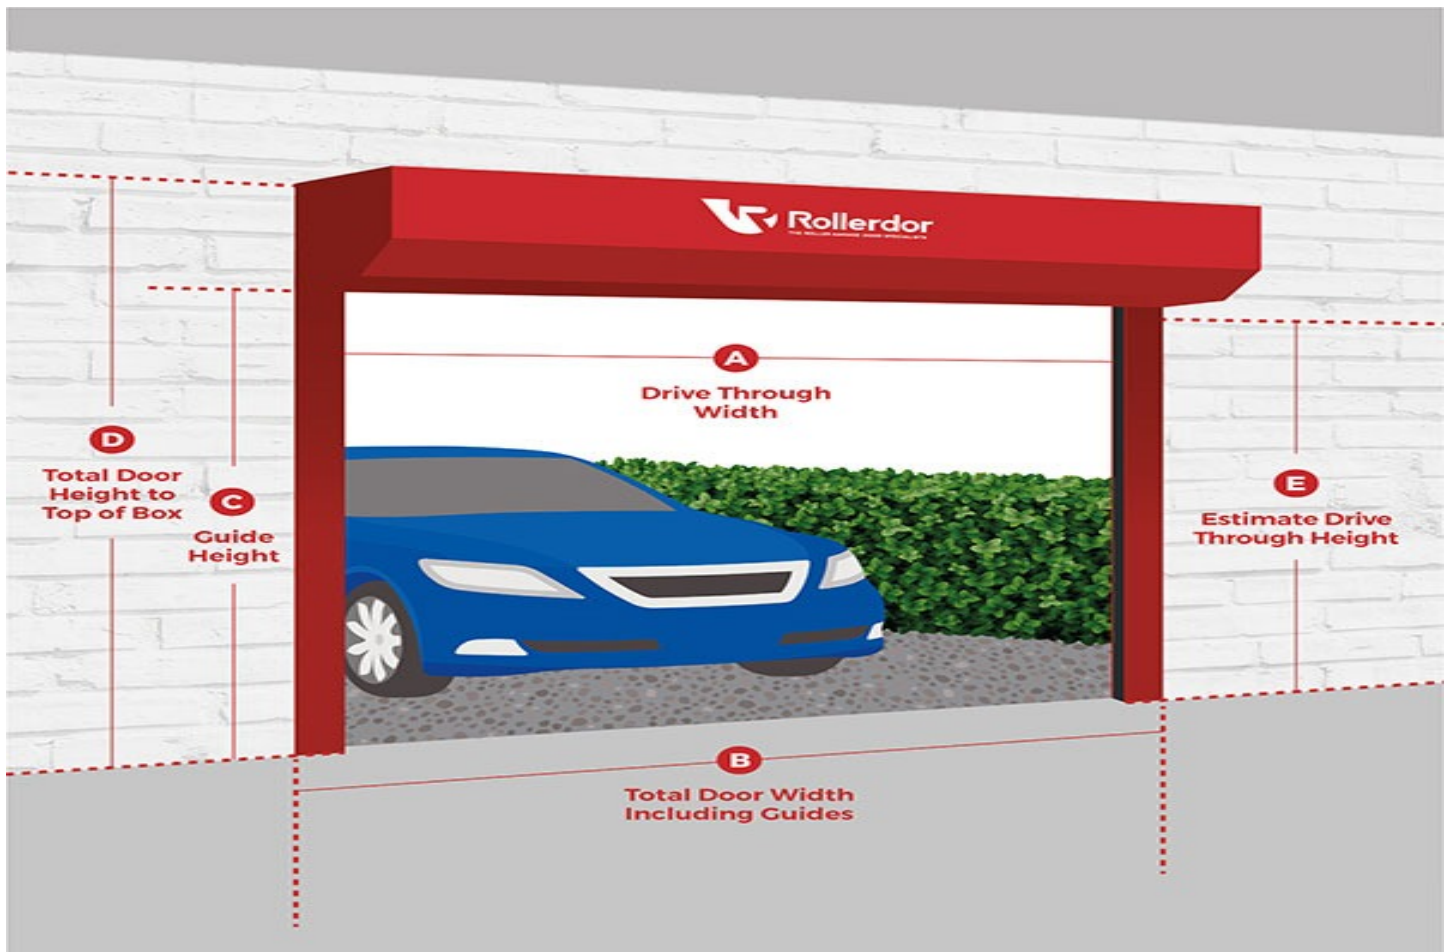

Hi Shane Pennell,

Customer Ref: 7666 Novoferm

Thanks for enquiring with Tradedor. We've created a quote for you, the reference number is 5457.

If you would like to continue or amend this quote please call us on 01603 743215 or reply back to this email, with all correspondence please remember to include the following reference number

Order details:

Name	Quantity	Price	
Novoferm Up and Over Door	1	530.04	
Payment Terms: Payment 30 Days			
		Subtotal	£ 530.04
		VAT	£ 106.01
		Total	£ 636.05

Please be aware all finished door sizes work to a tolerance of up to +/- 6mm please take this into consideration when checking your dimensions