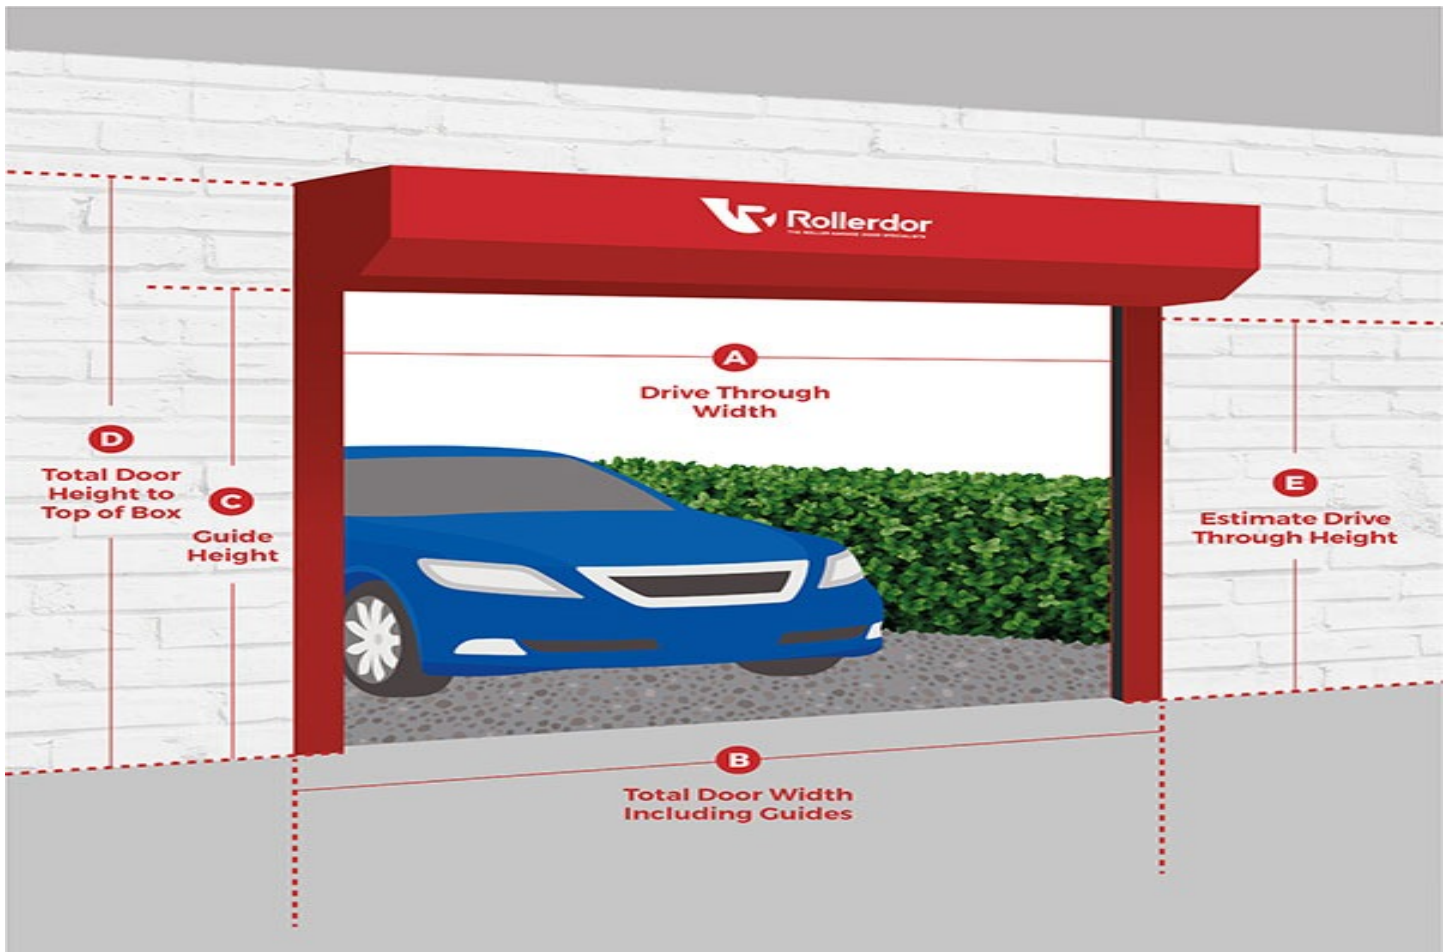

Hi Simon Jamieson,

Customer Ref:Nicky Persuad 1 of 4

Thanks for enquiring with Tradedor. We've created a quote for you, the reference number is 5345.
If you would like to continue or amend this quote please call us on 01603 743215 or reply back to this email, with all correspondence please remember to include the following reference number

Order details:

Name	Quantity	Price
Garador Roller Door	1	1,216.12
Garador Roller Door	1	1,216.12
Garador Roller Door	1	1,216.12
Garador Roller Door	1	1,216.12

Payment Terms: Payment 30 Days

Subtotal	£ 4,864.48
VAT	£ 972.88
Total	£ 5,837.36

Please be aware all finished door sizes work to a tolerance of up to +/- 6mm please take this into consideration when checking your dimensions