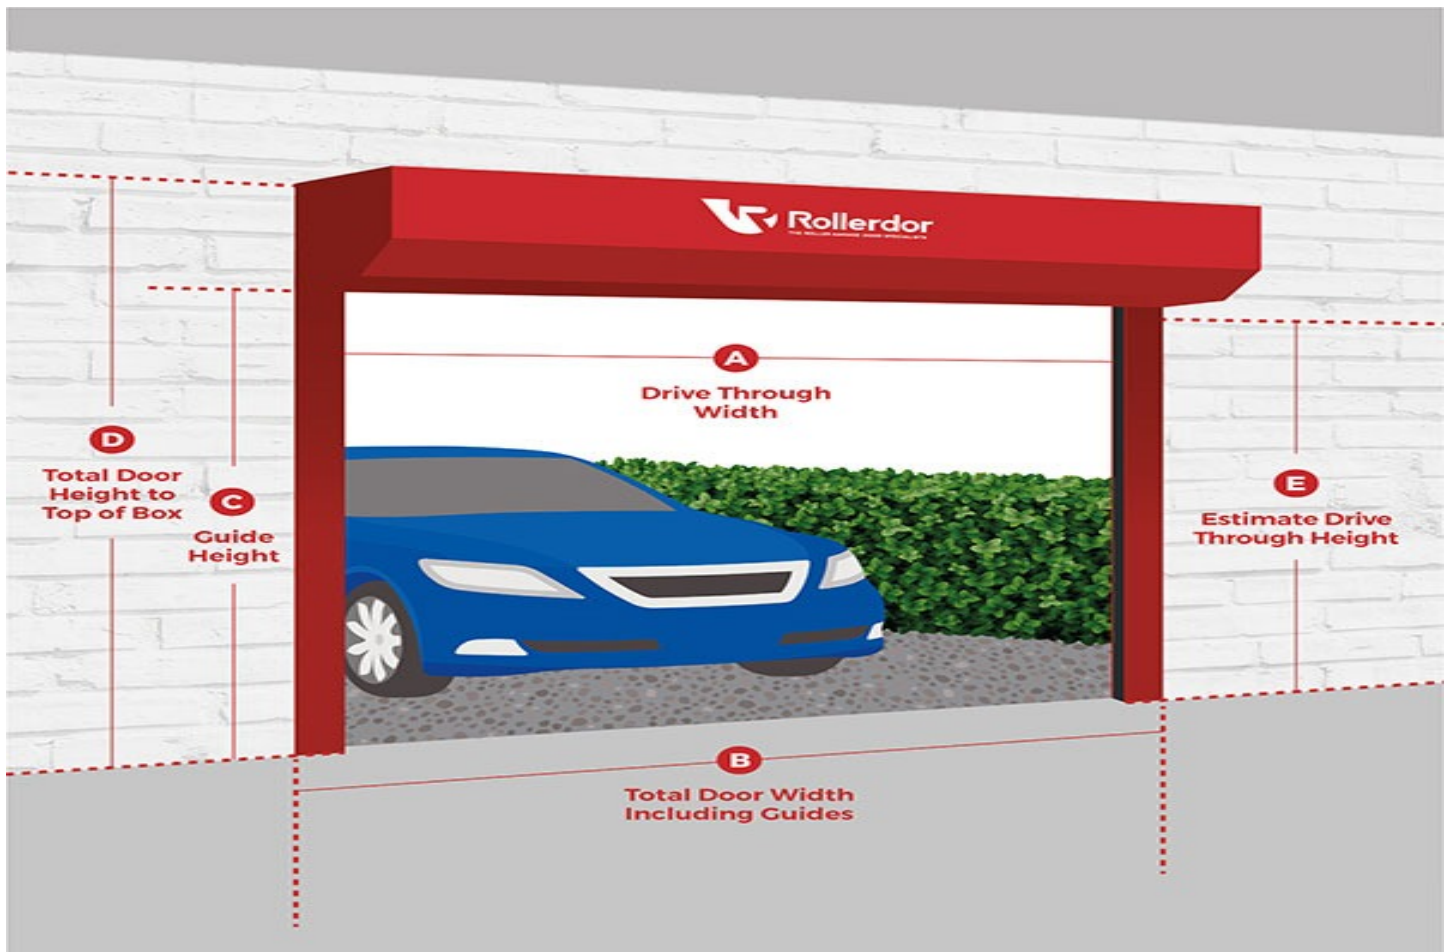

Order details:

Name	Quantity	Price
Garador Sectional Fixed Size	1	2,343.89
Payment Terms: Payment on order		
		Subtotal
		£ 2,343.89
		VAT
		£ 468.78
		Total
		£ 2,812.67

Please be aware all finished door sizes work to a tolerance of up to +/- 6mm please take this into consideration when checking your dimensions

Garador Sectional Fixed Size Specifications

Customer Reference: Witchell

Quantity: 1

Door Model: SD20 Linear Medium

Grain Choice: Silkgrain

Colour Options: STD Colour

Door Colour: CH 703 Titan Metal

Size Code: 1470

Internal Frame Size: 4267 x 2125

External Frame size: 4447 x 2335

Made to Measure Width: No

Made to Measure Height: No

Motor Option: Garamatic 10 with Standard Boom up to 2125mm

Cover Profile: No Cover Profile Required