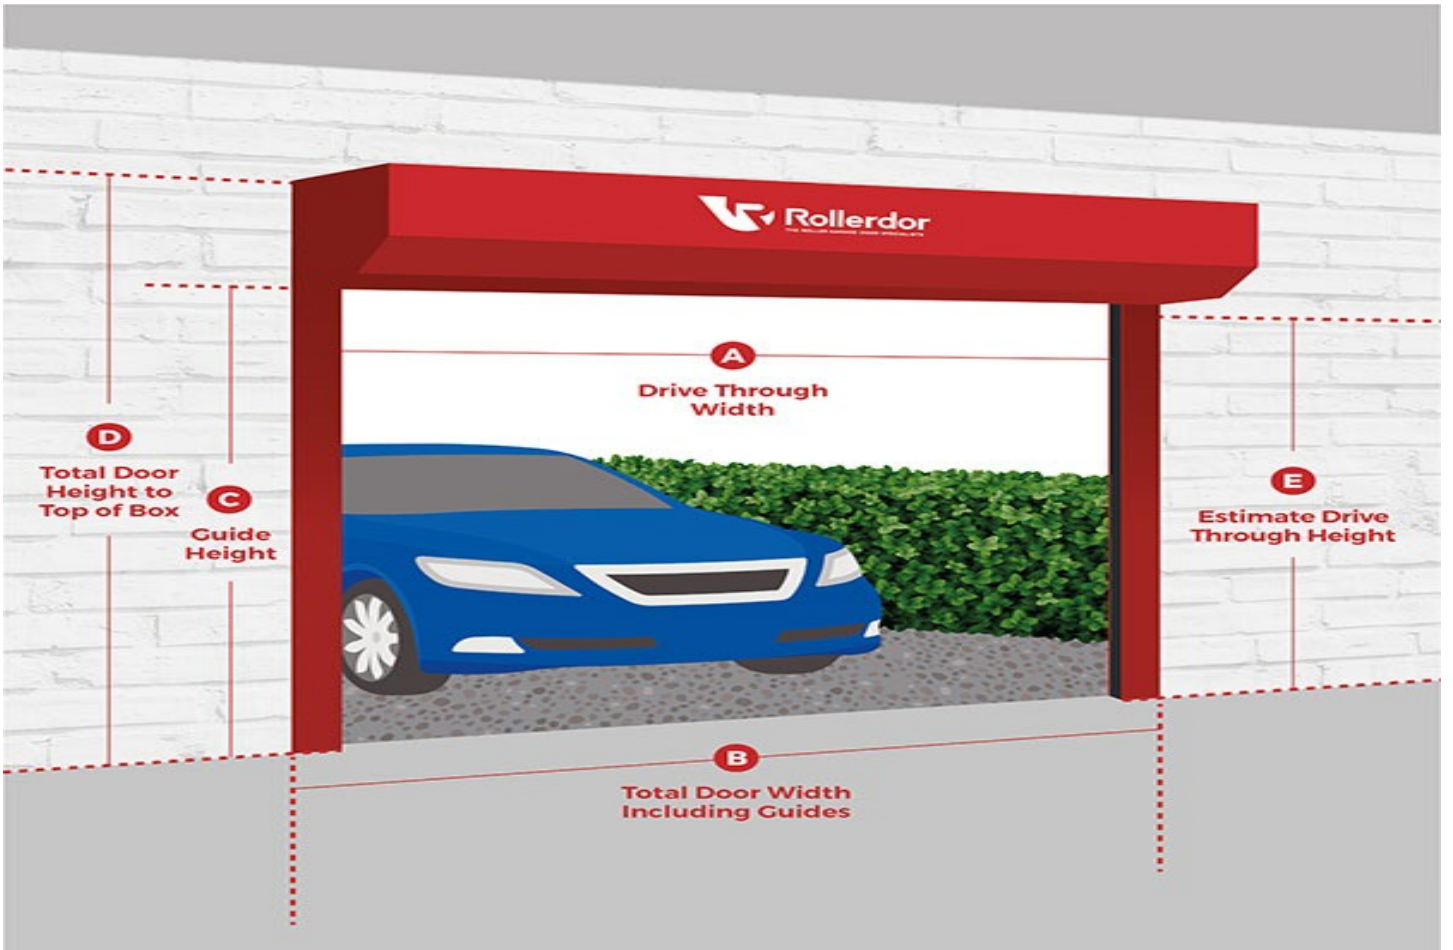

Hi James Coles,

Customer Ref: JCHI140525 Remake

Thank you for purchasing your garage door from Tradedor, we've included the details of your order below.

If there is an issue with this order please call us on 01603 743215 or reply back to this email, with all correspondence please remember to include the following reference number 4882 and we will be happy to help.

Customer REF: JCHI140525 Remake

Order details:

Name	Quantity	Price
Teckentrup Sectional Door	1	1,103.63

Payment Terms: Payment on order

Subtotal	£ 1,103.63
VAT	£ 220.73
Total	£ 1,324.36

Please be aware all finished door sizes work to a tolerance of up to +/- 6mm please take this into consideration when checking your dimensions