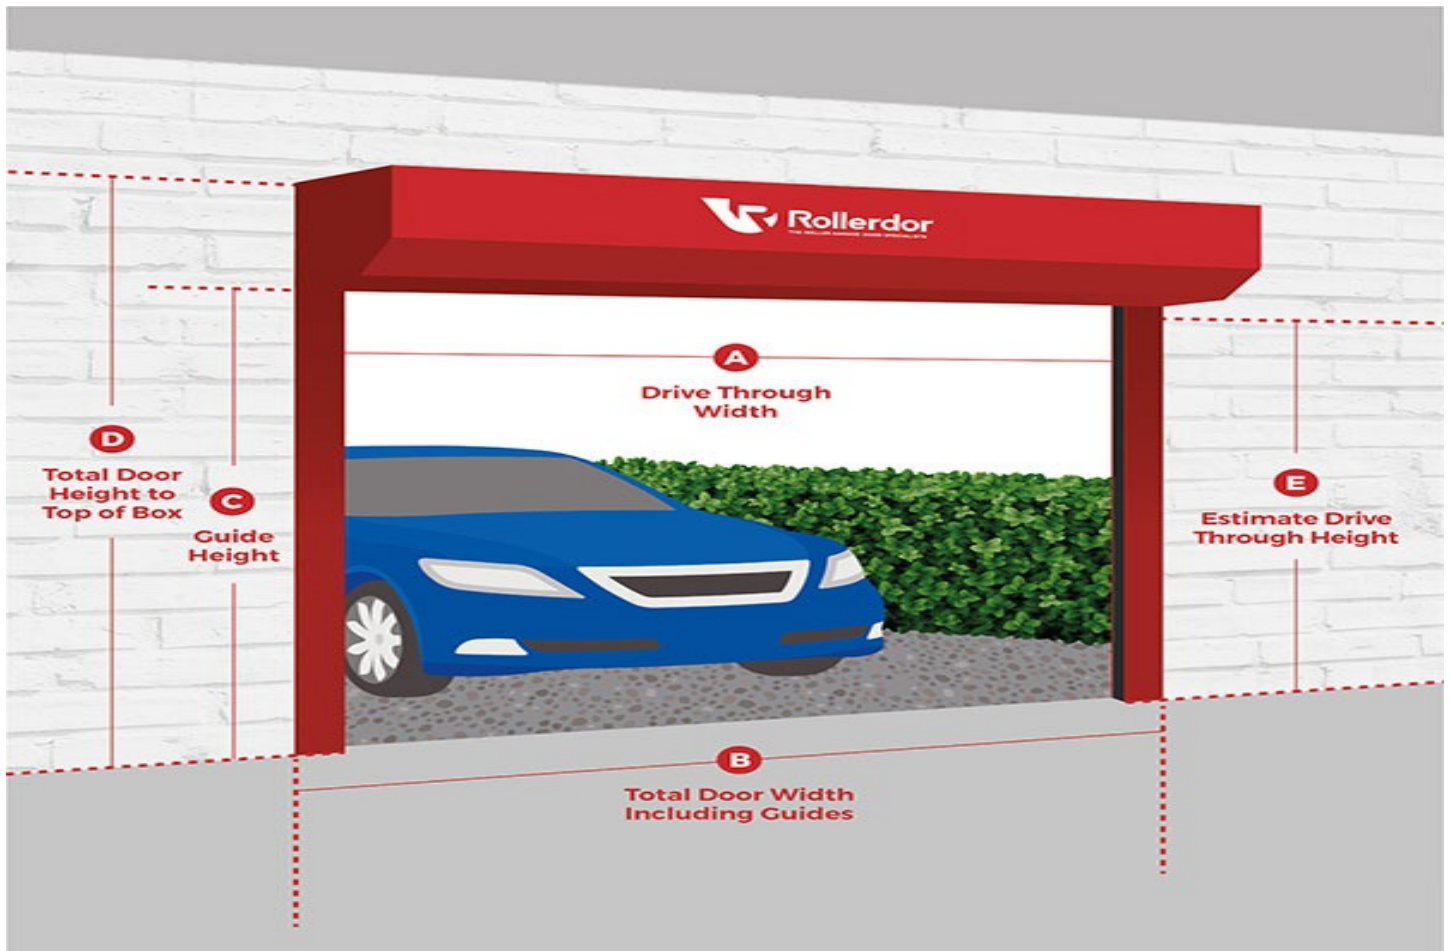

Customer REF: Jamie Brown

Order details:

Name	Quantity	Price
Rollerdor Components	1	187.50
1 X RD20X2ANSA_ST ANSA Single Door Full Kit Standard Height 1930mm plus Doors up to 3500mm wide		

PAY NOW

Subtotal	£ 187.50
VAT	£ 37.50
Total	£ 225.00

Please be aware all finished door sizes work to a tolerance of up to +/- 6mm please take this into consideration when checking your dimensions

Rollerdor Components Specifications

Quantity: 1

Accessories: Safety Edge Full Kits

Safety Edge Full Kits Options: RD20X2ANSA_ST ANSA Single Door Full Kit Standard Height

1930mm plus Doors up to 3500mm wide

Customer Reference: Jamie Brown

Terms & Conditions