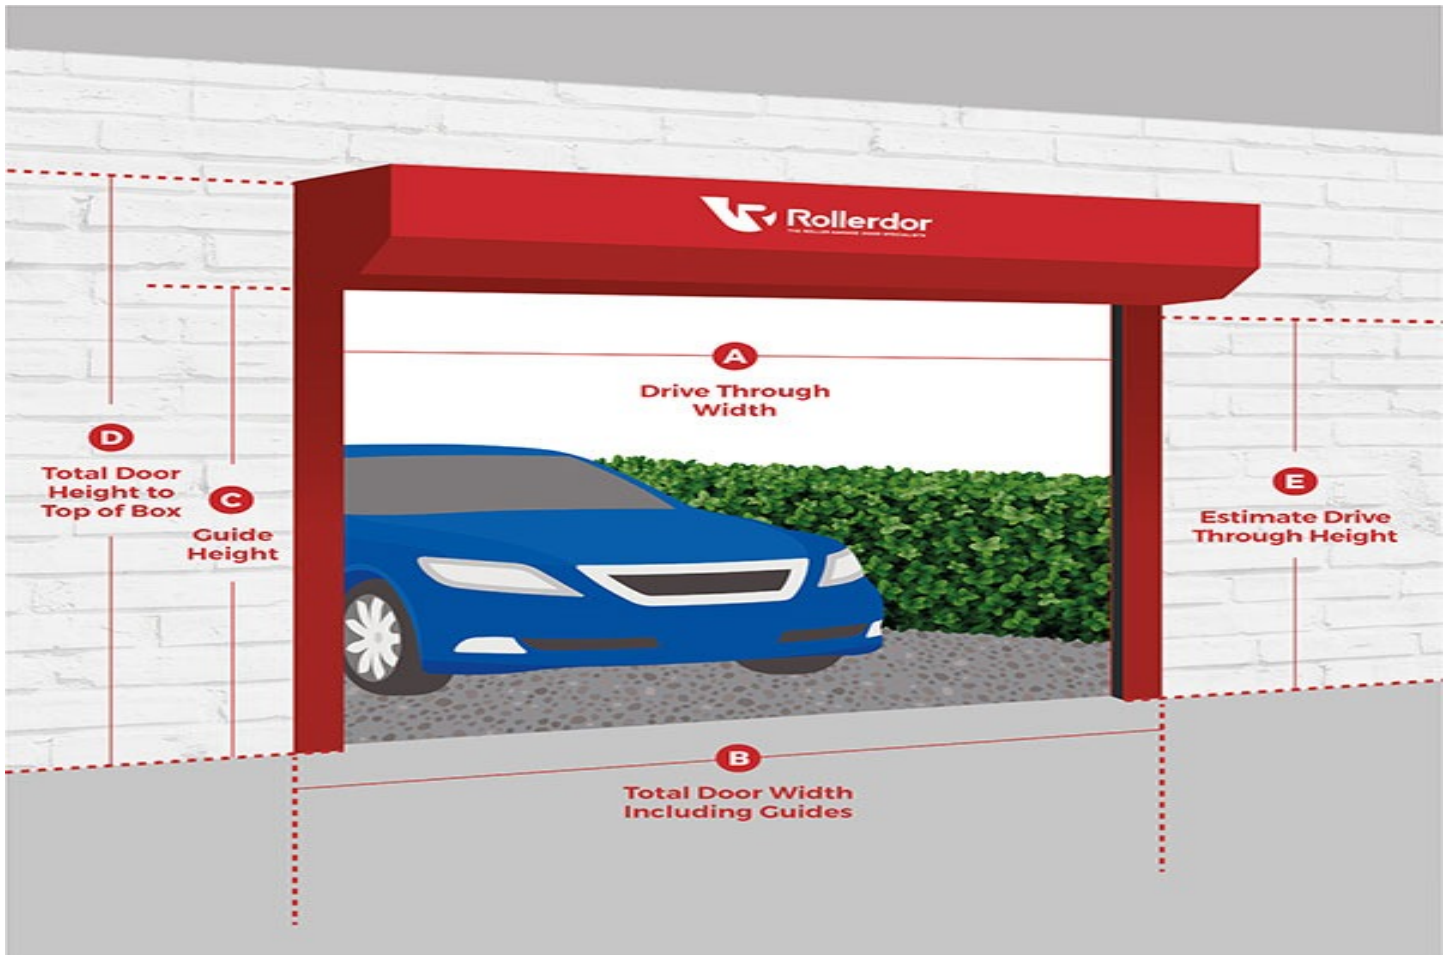

Hi Mark Saunders,

Customer Ref: quote 21-1-2026 a

Thanks for enquiring with Tradedor. We've created a quote for you, the reference number is 5035.

If you would like to continue or amend this quote please call us on 01603 743215 or reply back to this email, with all correspondence please remember to include the following reference number

Order details:

Name	Quantity	Price
Novoferm Up and Over Door	1	640.08
		Subtotal
		£ 640.08
		VAT
		£ 128.02
		Total
		£ 768.10

Please be aware all finished door sizes work to a tolerance of up to +/- 6mm please take this into consideration when checking your dimensions