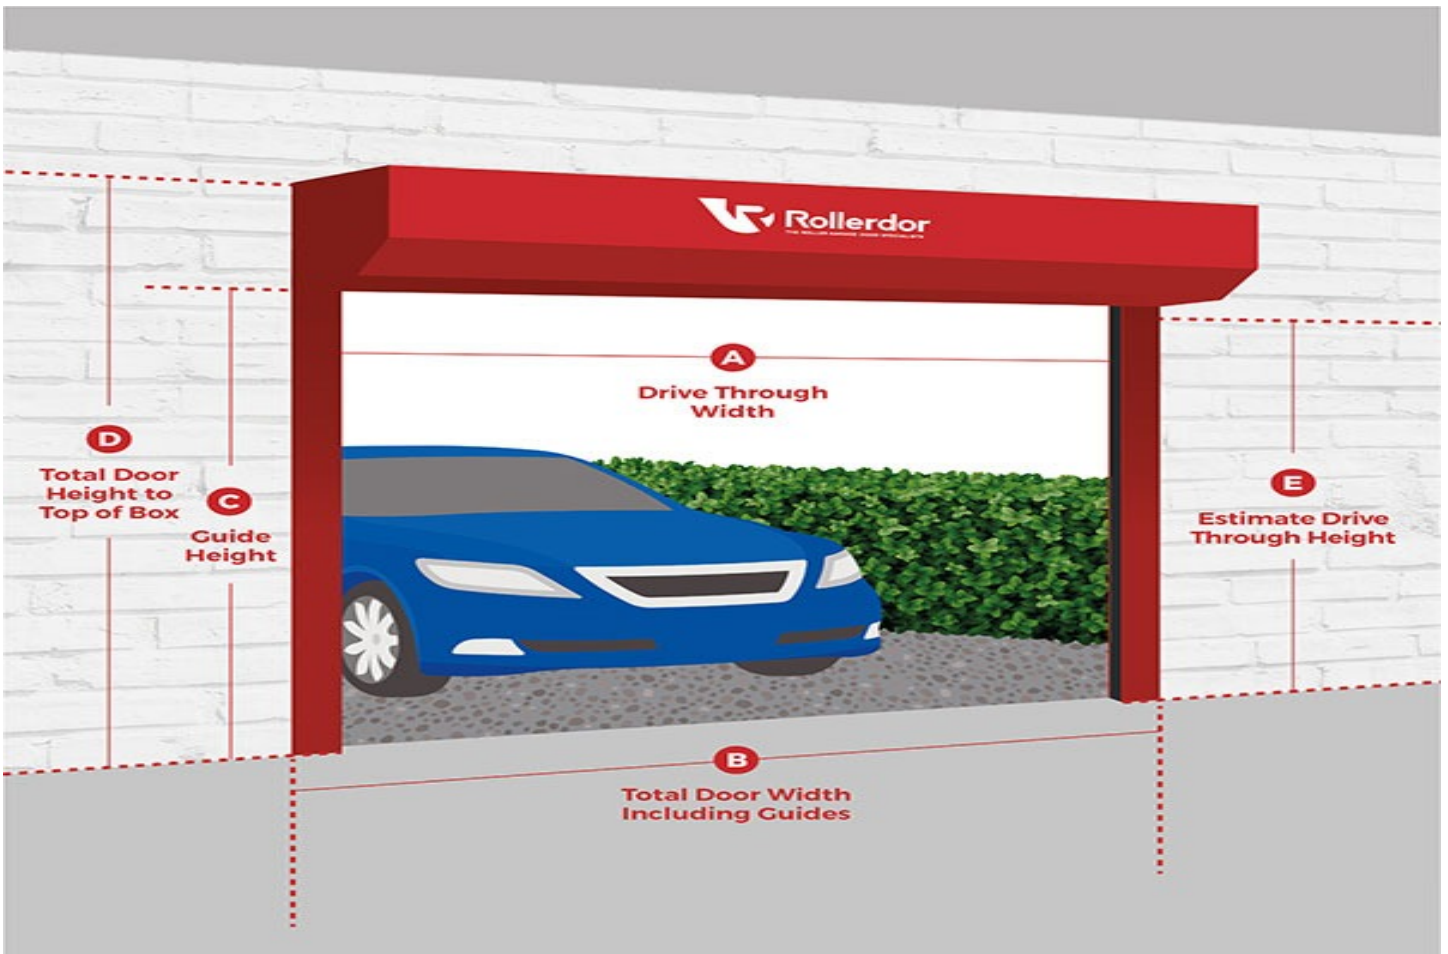

Hi Steve Terry,

Customer Ref:Lamb DE13 / MW - ANSA Kit

Thank you for purchasing your garage door from Tradedor, we've included the details of your order below.

If there is an issue with this order please call us on 01603 743215 or reply back to this email, with all correspondence please remember to include the following reference number 4892 and we will be happy to help.

Customer REF: Lamb DE13 / MW - ANSA Kit

Order details:

Name	Quantity	Price
Tradedor Components	1	144.95
1 X RD20X2ANSA_ST ANSA Single Door Full Kit Standard Height 1930mm plus Doors up to 3500mm wide		

Payment Terms: Payment 30 Days

Subtotal	£ 144.95
VAT	£ 28.99
Total	£ 173.94

Please be aware all finished door sizes work to a tolerance of up to +/- 6mm please take this into consideration when checking your dimensions