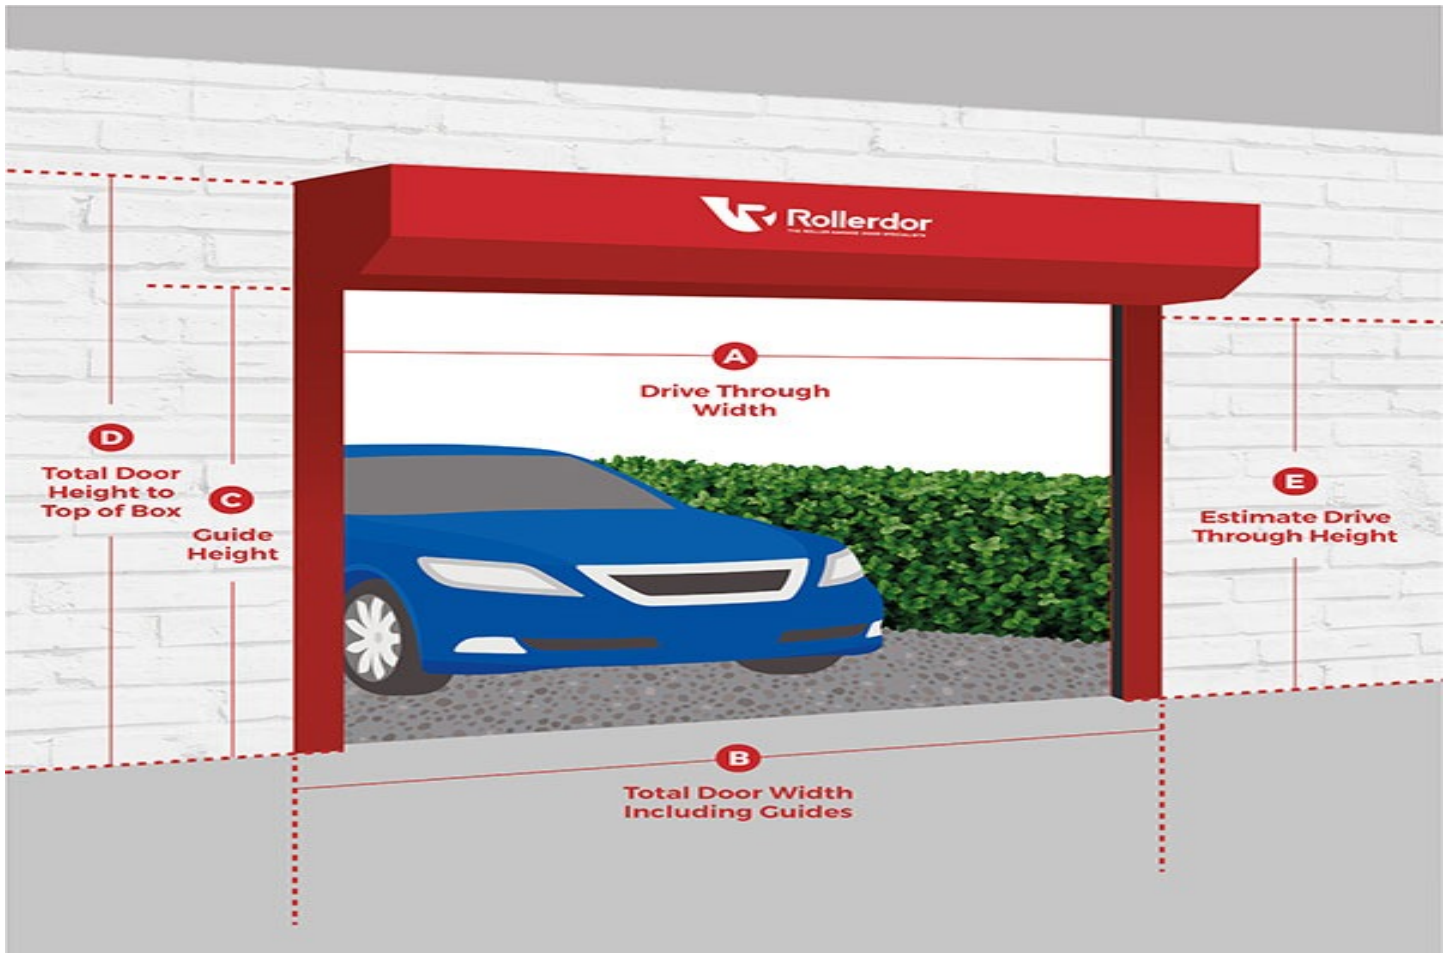

Hi Simon Jamieson,

Customer Ref:whats app 16-1-2026

Thanks for enquiring with Tradedor. We've created a quote for you, the reference number is 4865.

If you would like to continue or amend this quote please call us on 01603 743215 or reply back to this email, with all correspondence please remember to include the following reference number

Order details:

Name	Quantity	Price
Teckentrup Sectional Door	1	1,625.97
Payment Terms: Payment 30 Days		
PAY NOW		
	Subtotal	£ 1,625.97
	VAT	£ 325.19
	Total	£ 1,951.16

Please be aware all finished door sizes work to a tolerance of up to +/- 6mm please take this into consideration when checking your dimensions