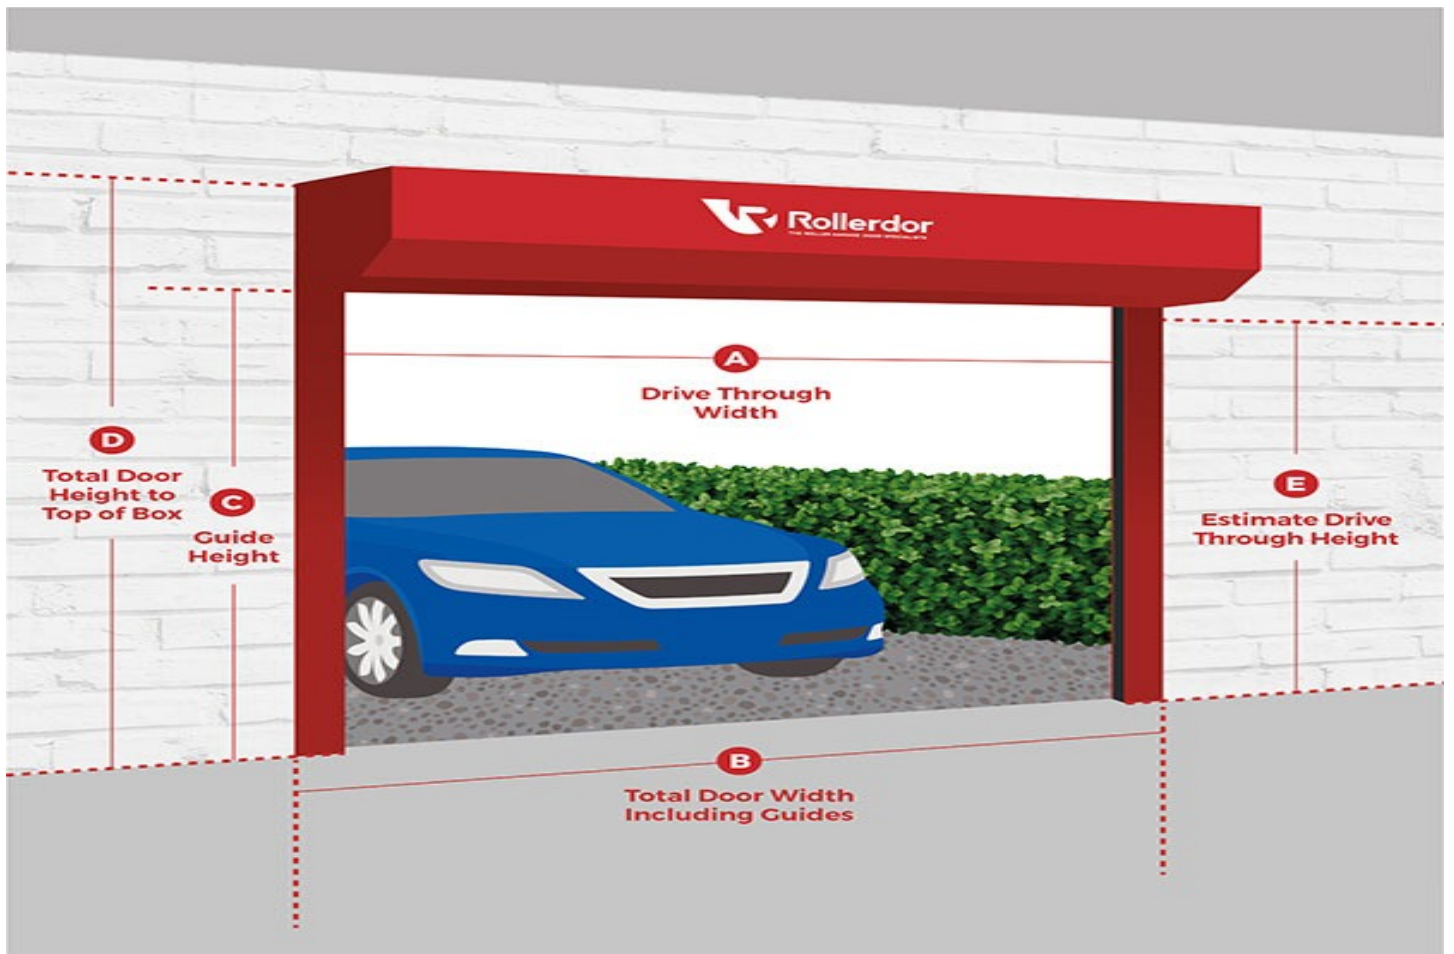

Hi Dawn Roach,

Customer Ref: Ansa control unit

Thank you for purchasing your garage door from Tradedor, we've included the details of your order below.

If there is an issue with this order please call us on 01603 743215 or reply back to this email, with all correspondence please remember to include the following reference number 4815 and we will be happy to help.

Customer REF: Ansa control unit

Order details:

Name	Quantity	Price
Tradedor Components	1	130.00
1 X RD20X2ANSA_S ANSA Single Door Receiver Box		

[PAY NOW](#)

Subtotal	£ 130.00
VAT	£ 26.00
Total	£ 156.00

Please be aware all finished door sizes work to a tolerance of up to +/- 6mm please take this into consideration when checking your dimensions

Tradedor Components Specifications

Quantity: 1

Accessories: Safety Edge Receiver Box

Safety Edge Receiver Box Options: RD20X2ANSA_S ANSA Single Door Receiver Box

Customer Reference: Ansa control unit

Notes: ORD20250623154629 invoice to be credited upon return of faulty item