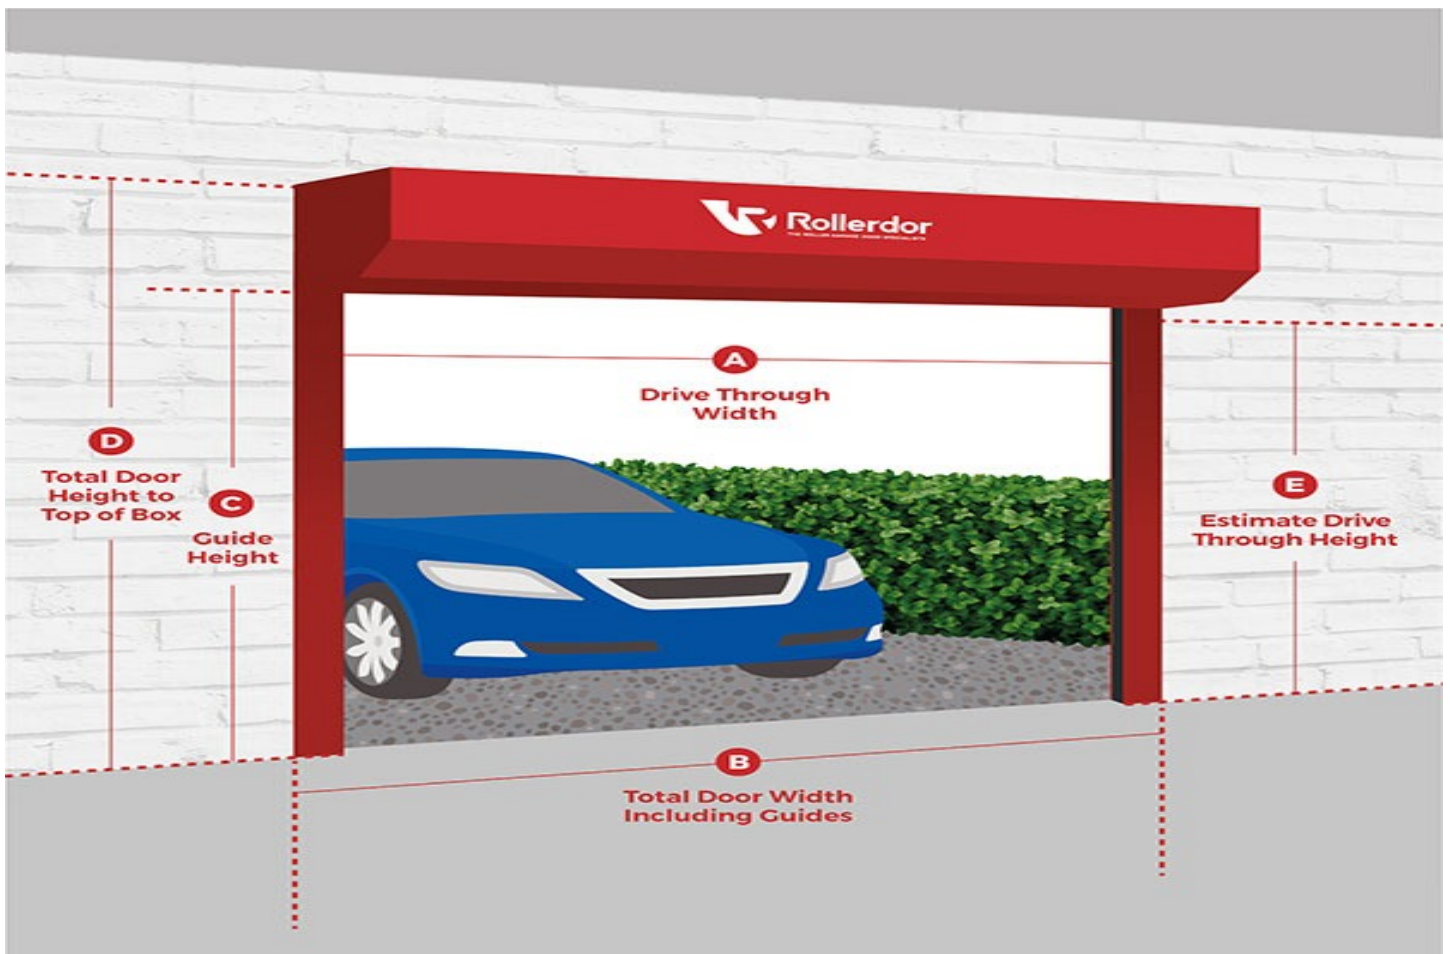

Hi Sam Oliver,

Customer Ref:SM_234825

Thank you for purchasing your garage door from Tradedor, we've included the details of your order below.

If there is an issue with this order please call us on 01603 743215 or reply back to this email, with all correspondence please remember to include the following reference number 4610 and we will be happy to help.

Customer REF: SM_234825

Order details:

Name	Quantity	Price
RD55 Door	1	602.92
Rollerdor Components	1	37.50
1 X RD3X2 Genesis Receiver Box		
	Subtotal	£ 640.42
	VAT	£ 128.08
	Total	£ 768.50

Please be aware all finished door sizes work to a tolerance of up to +/- 6mm please take this into consideration when checking your dimensions